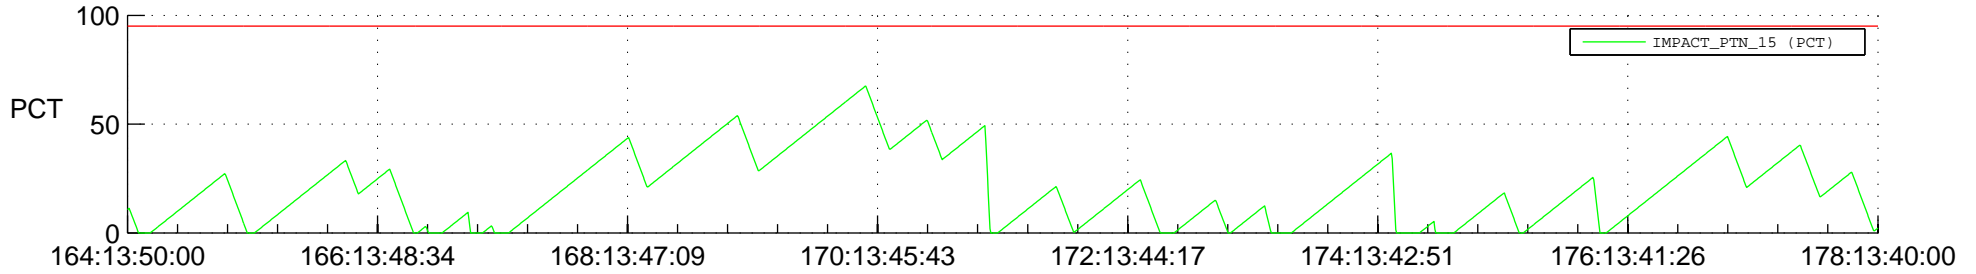

IMPACT_Percent_Full_Prediction