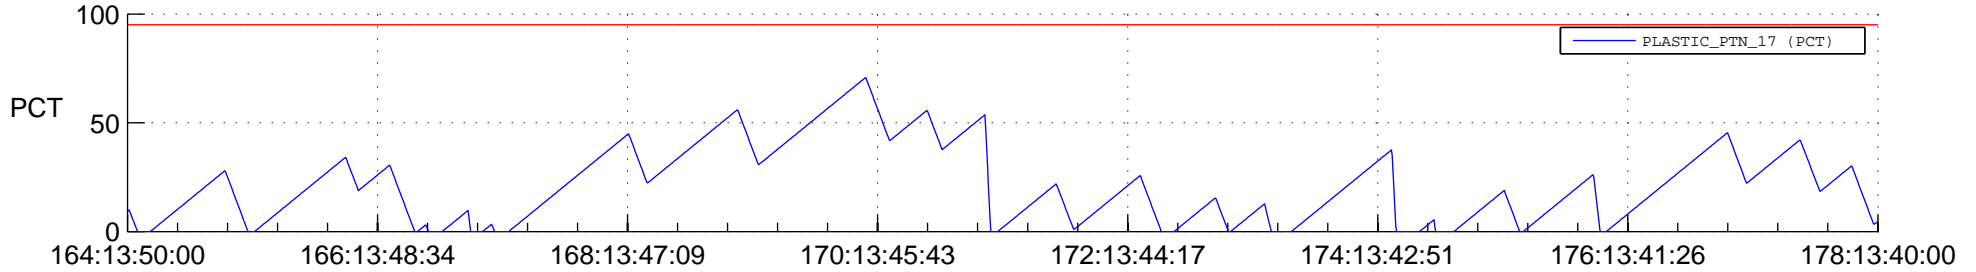

PLASTIC_Percent_Full_Prediction