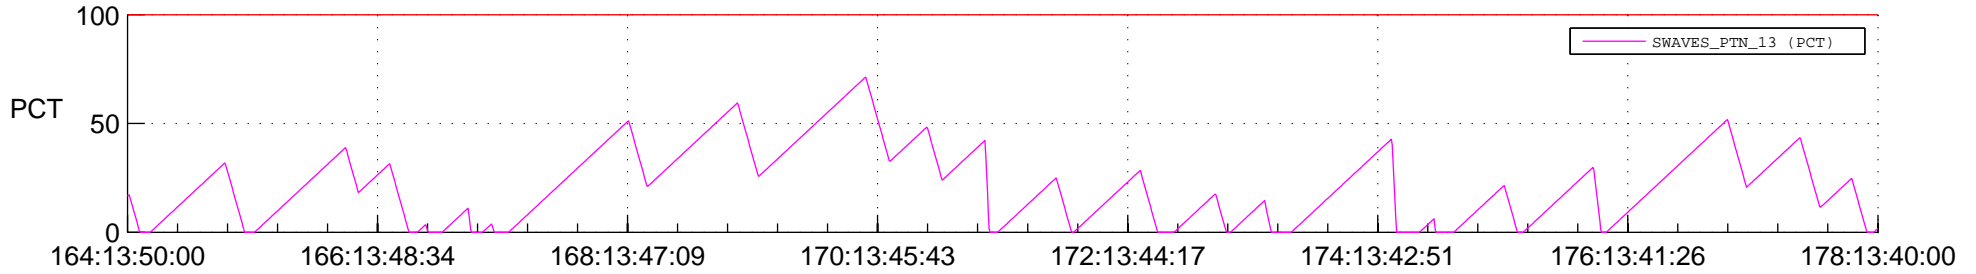

# STEREO BEHIND SSR PCT Full Prediction

## SWAVES\_Percent\_Full\_Prediction