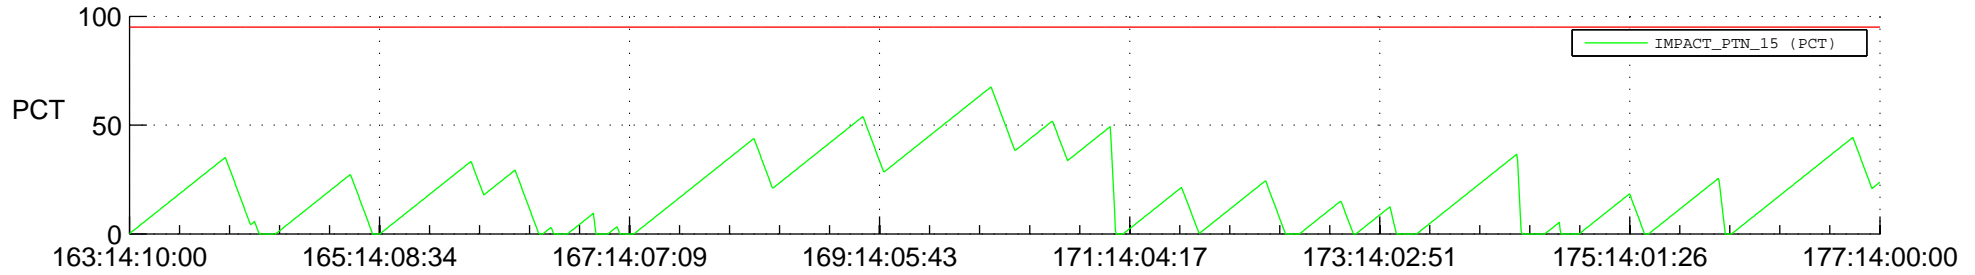

IMPACT_Percent_Full_Prediction