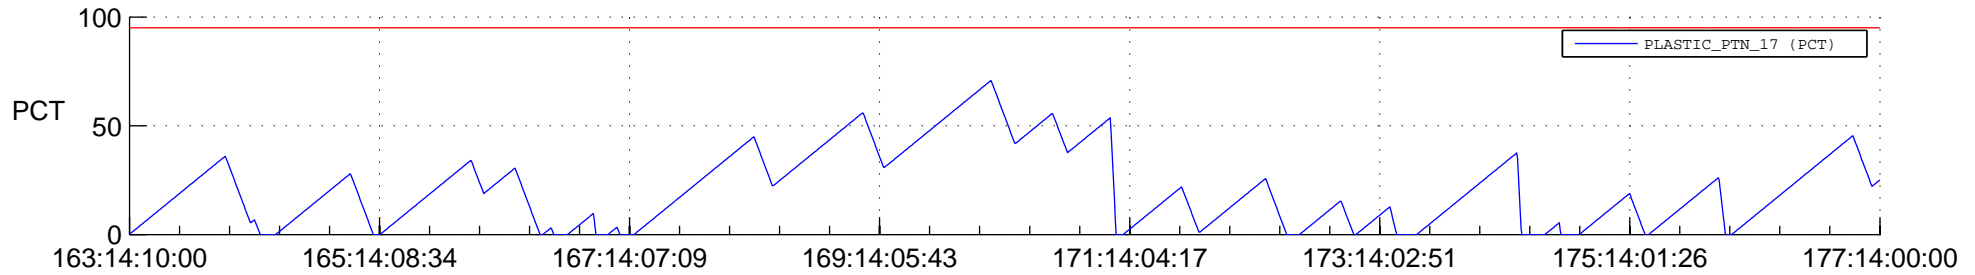

PLASTIC_Percent_Full_Prediction