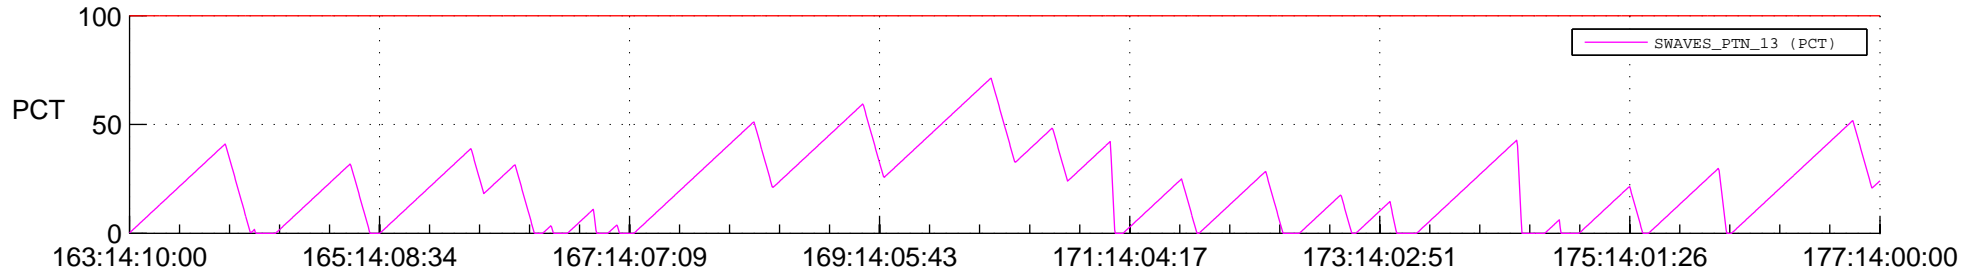

# STEREO BEHIND SSR PCT Full Prediction

## SWAVES\_Percent\_Full\_Prediction