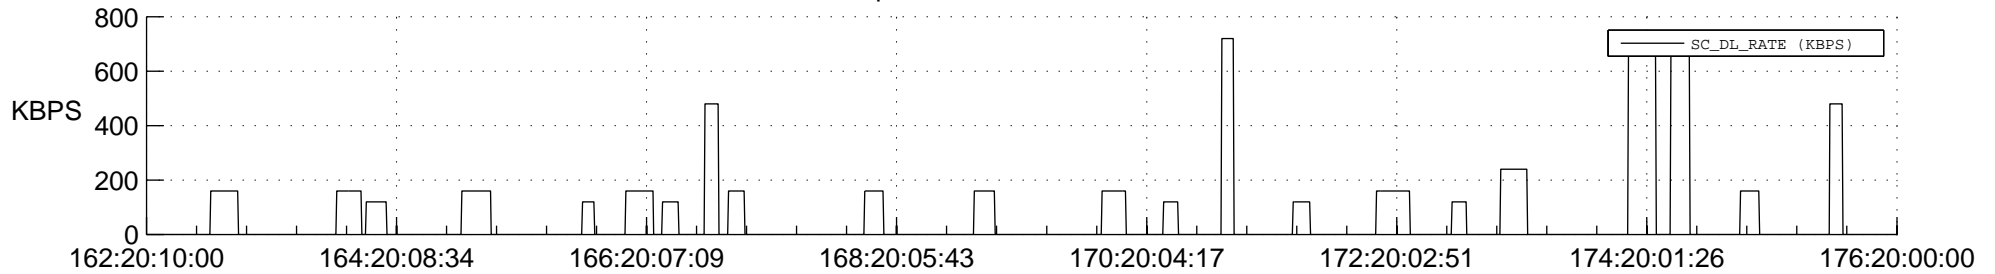

STEREO BEHIND SSR PCT Full Prediction

SWAVES_Percent_Full_Prediction

IMPACT_Percent_Full_Prediction

PLASTIC_Percent_Full_Prediction

Spacecraft_DownLink_Rate

Ground Time (2014:162:20:10:00.000 -2014:176:20:00:00.000)