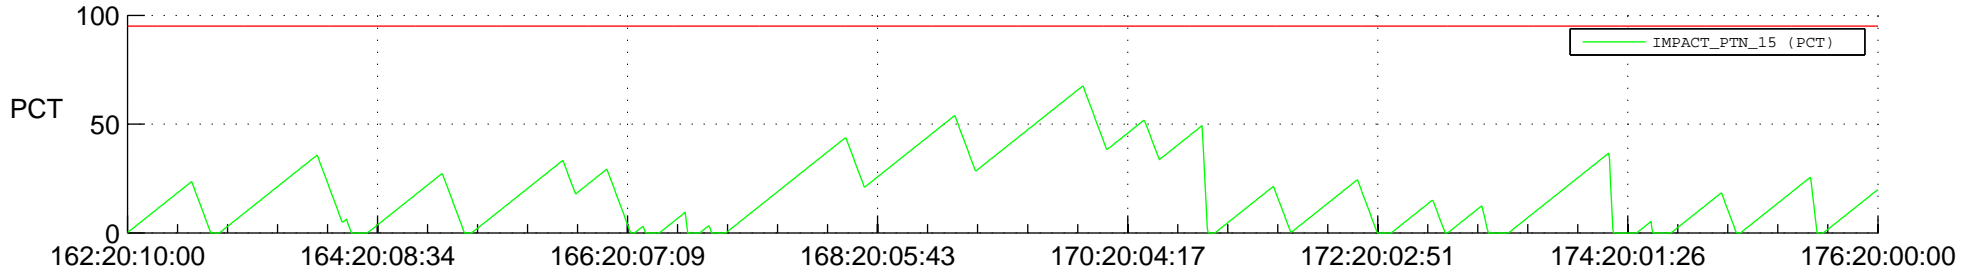

STEREO BEHIND SSR PCT Full Prediction

SWAVES_Percent_Full_Prediction

IMPACT_Percent_Full_Prediction

PLASTIC_Percent_Full_Prediction

Spacecraft_DownLink_Rate

Ground Time (2014:162:20:10:00.000 -2014:176:20:00:00.000)