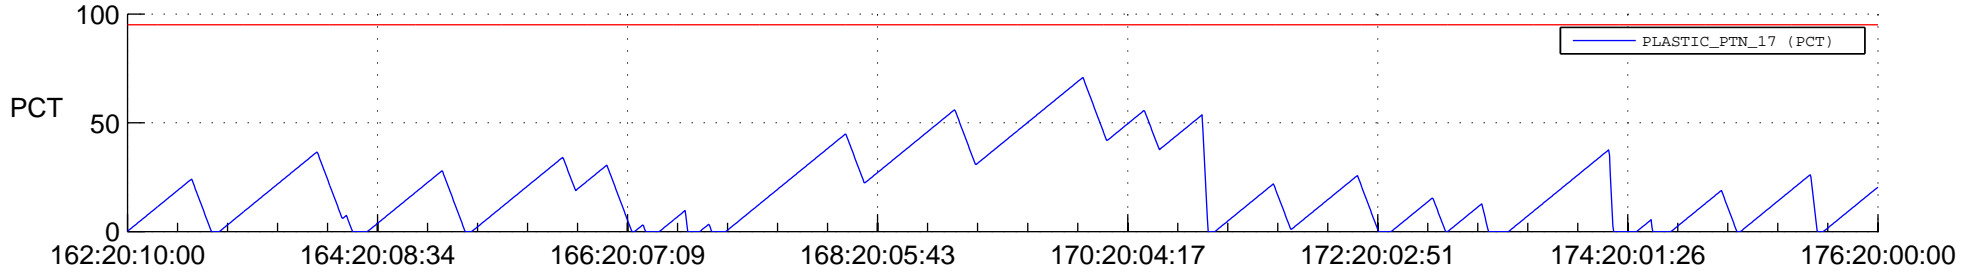

STEREO BEHIND SSR PCT Full Prediction

SWAVES_Percent_Full_Prediction

IMPACT_Percent_Full_Prediction

PLASTIC_Percent_Full_Prediction

Spacecraft_DownLink_Rate

Ground Time (2014:162:20:10:00.000 -2014:176:20:00:00.000)