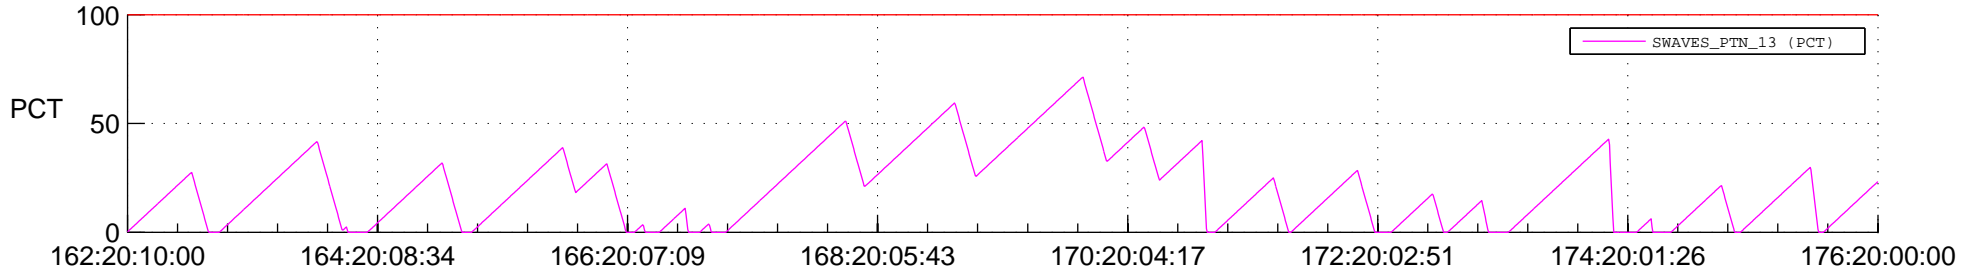

STEREO BEHIND SSR PCT Full Prediction

SWAVES_Percent_Full_Prediction

IMPACT_Percent_Full_Prediction

PLASTIC_Percent_Full_Prediction

Spacecraft_DownLink_Rate

Ground Time (2014:162:20:10:00.000 -2014:176:20:00:00.000)