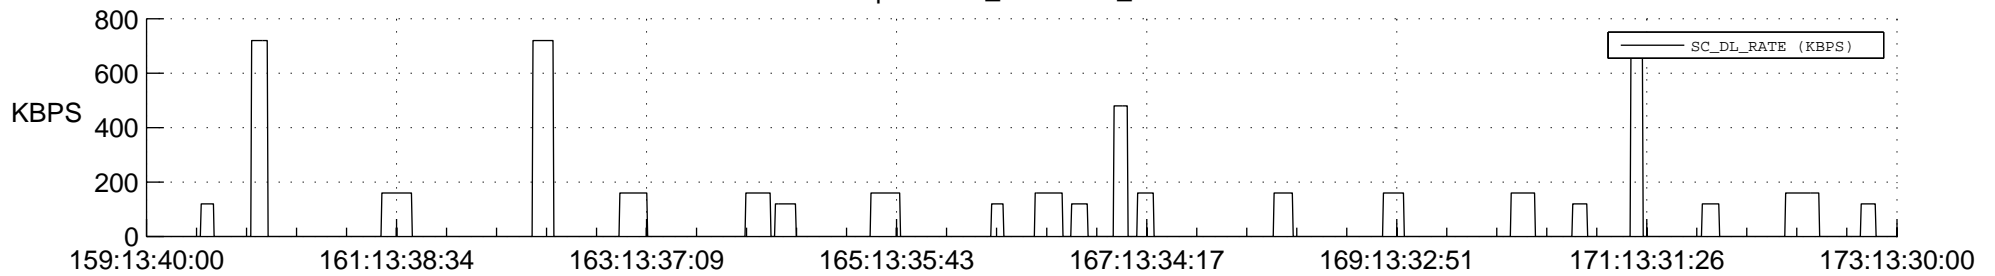

STEREO BEHIND SSR PCT Full Prediction

SWAVES_Percent_Full_Prediction

IMPACT_Percent_Full_Prediction

PLASTIC_Percent_Full_Prediction

Spacecraft_DownLink_Rate

Ground Time (2014:159:13:40:00.000 -2014:173:13:30:00.000)