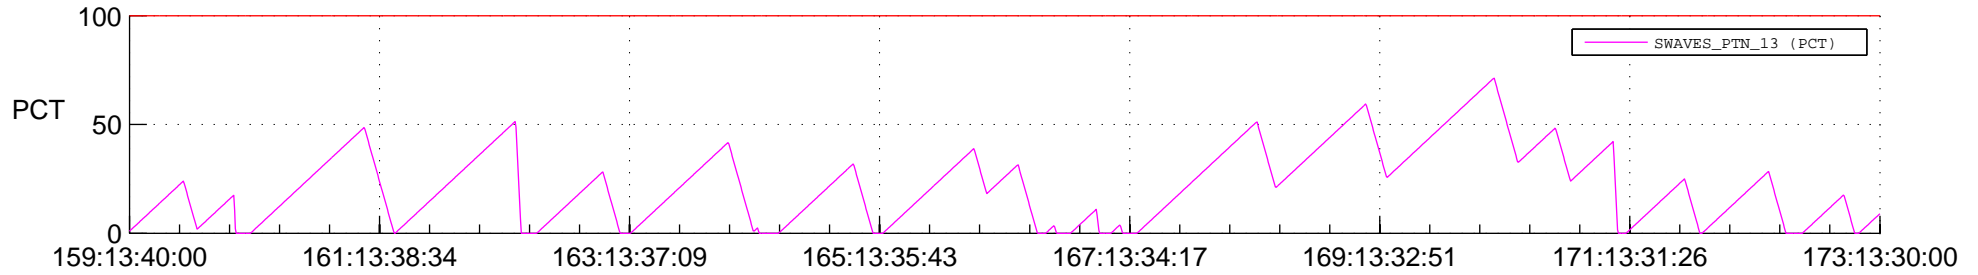

STEREO BEHIND SSR PCT Full Prediction

SWAVES_Percent_Full_Prediction

IMPACT_Percent_Full_Prediction

PLASTIC_Percent_Full_Prediction

Spacecraft_DownLink_Rate

Ground Time (2014:159:13:40:00.000 -2014:173:13:30:00.000)