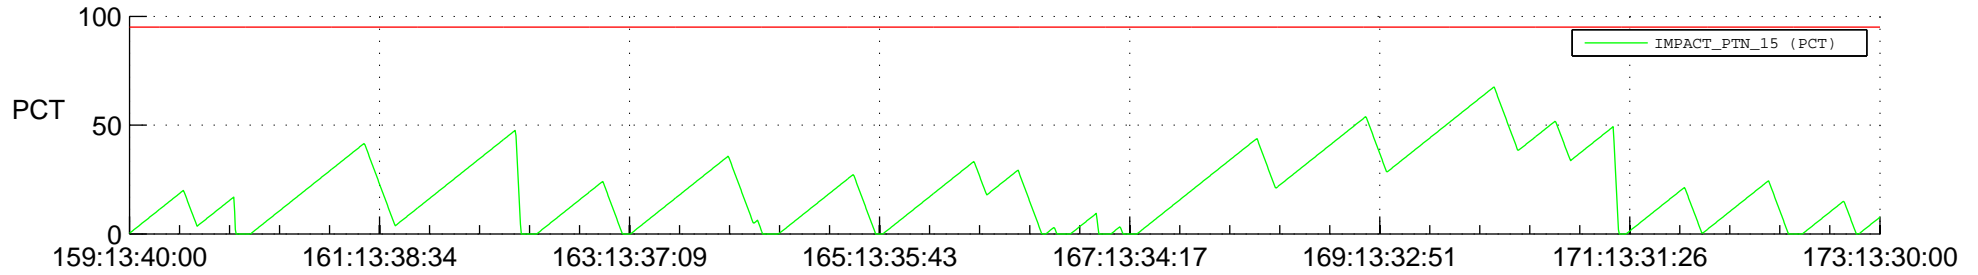

STEREO BEHIND SSR PCT Full Prediction

SWAVES_Percent_Full_Prediction

IMPACT_Percent_Full_Prediction

PLASTIC_Percent_Full_Prediction

Spacecraft_DownLink_Rate

Ground Time (2014:159:13:40:00.000 -2014:173:13:30:00.000)