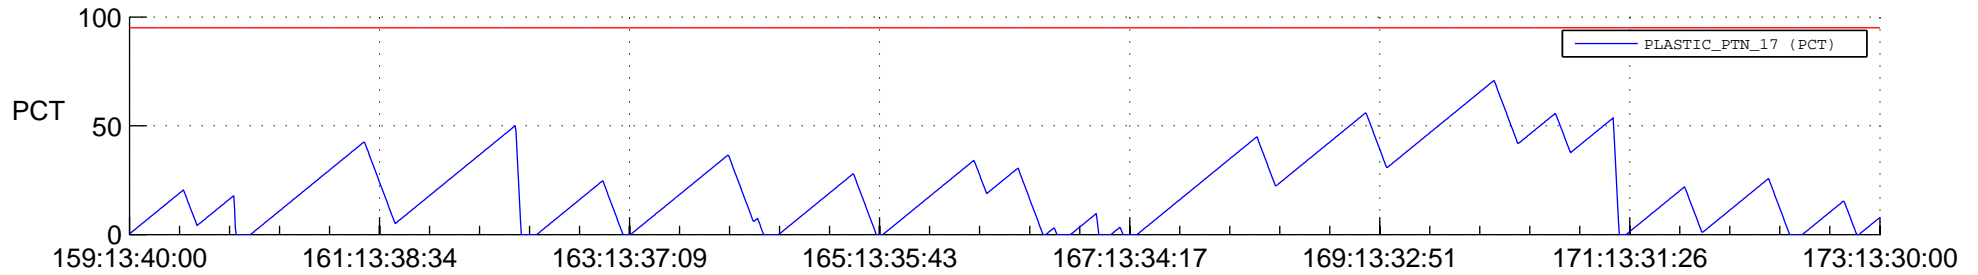

STEREO BEHIND SSR PCT Full Prediction

SWAVES_Percent_Full_Prediction

IMPACT_Percent_Full_Prediction

PLASTIC_Percent_Full_Prediction

Spacecraft_DownLink_Rate

Ground Time (2014:159:13:40:00.000 -2014:173:13:30:00.000)