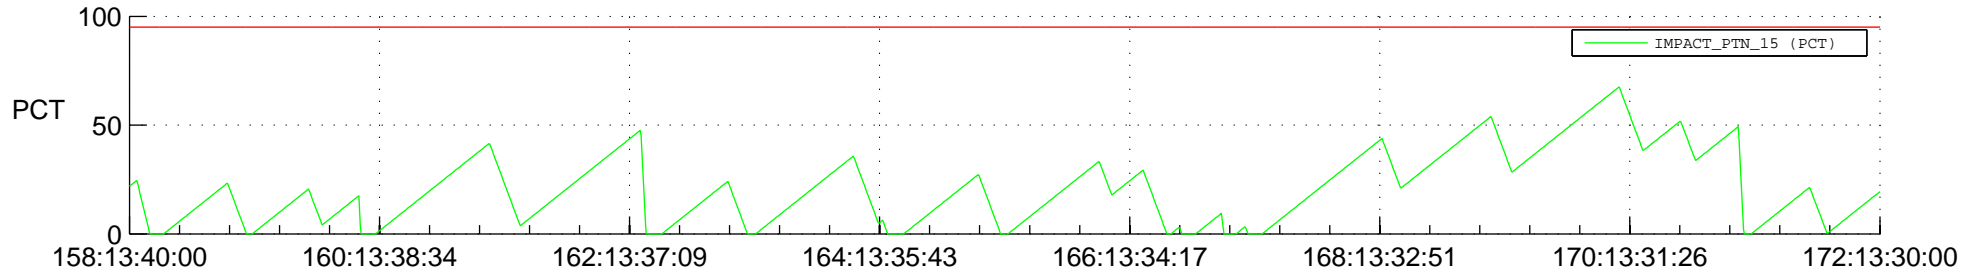

STEREO BEHIND SSR PCT Full Prediction

SWAVES_Percent_Full_Prediction

IMPACT_Percent_Full_Prediction

PLASTIC_Percent_Full_Prediction

Spacecraft_DownLink_Rate

Ground Time (2014:158:13:40:00.000 -2014:172:13:30:00.000)