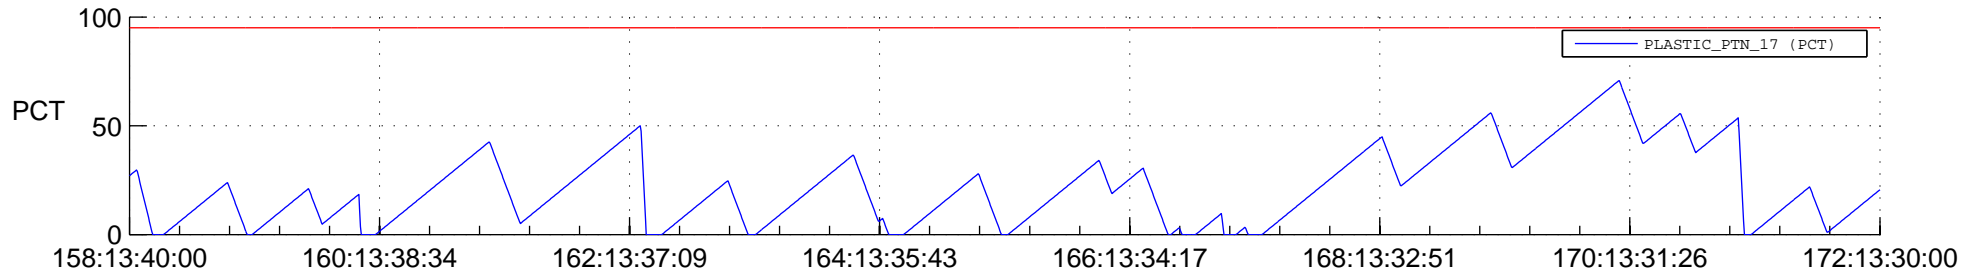

STEREO BEHIND SSR PCT Full Prediction

SWAVES_Percent_Full_Prediction

IMPACT_Percent_Full_Prediction

PLASTIC_Percent_Full_Prediction

Spacecraft_DownLink_Rate

Ground Time (2014:158:13:40:00.000 -2014:172:13:30:00.000)