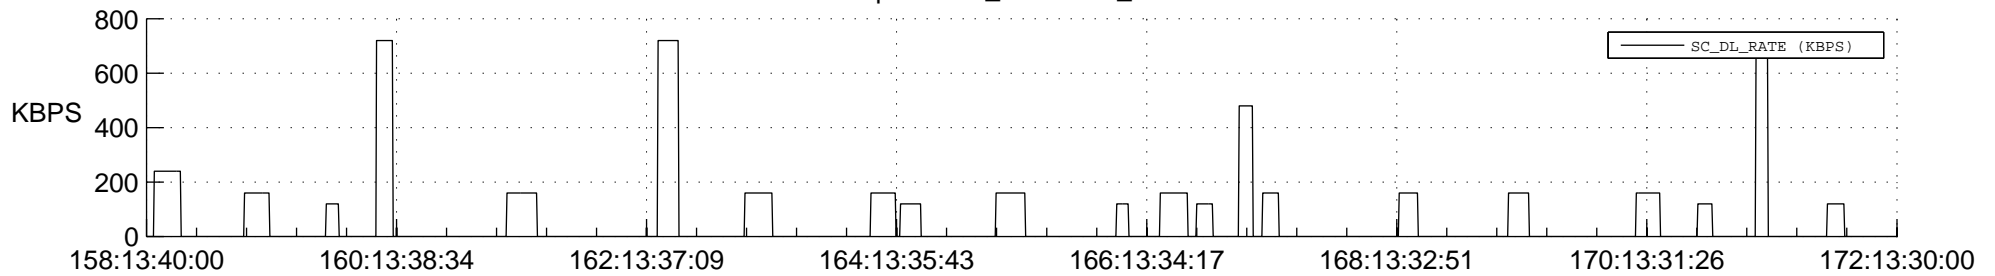

STEREO BEHIND SSR PCT Full Prediction

SWAVES_Percent_Full_Prediction

IMPACT_Percent_Full_Prediction

PLASTIC_Percent_Full_Prediction

Spacecraft_DownLink_Rate

Ground Time (2014:158:13:40:00.000 -2014:172:13:30:00.000)