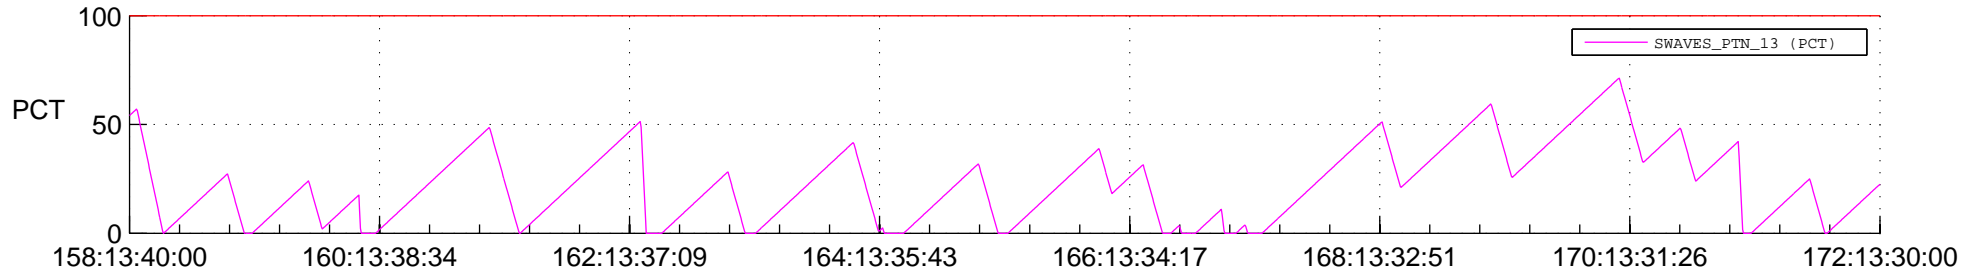

STEREO BEHIND SSR PCT Full Prediction

SWAVES_Percent_Full_Prediction

IMPACT_Percent_Full_Prediction

PLASTIC_Percent_Full_Prediction

Spacecraft_DownLink_Rate

Ground Time (2014:158:13:40:00.000 -2014:172:13:30:00.000)