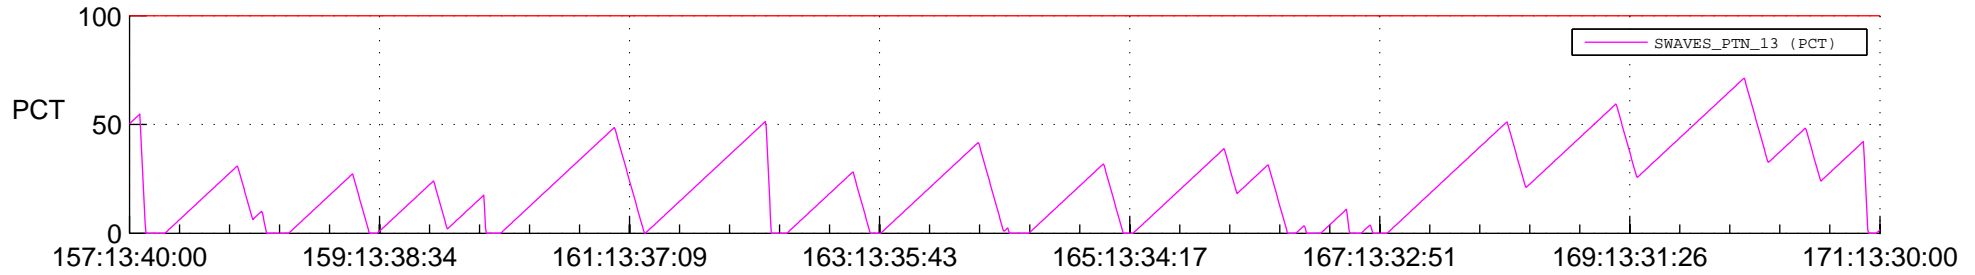

STEREO BEHIND SSR PCT Full Prediction

SWAVES_Percent_Full_Prediction

IMPACT_Percent_Full_Prediction

PLASTIC_Percent_Full_Prediction

Spacecraft_DownLink_Rate