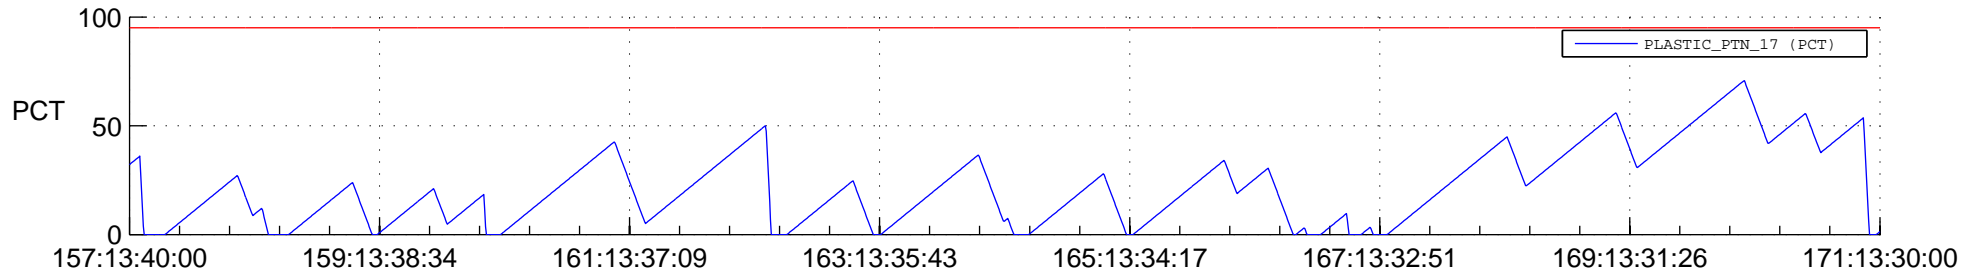

STEREO BEHIND SSR PCT Full Prediction

SWAVES_Percent_Full_Prediction

IMPACT_Percent_Full_Prediction

PLASTIC_Percent_Full_Prediction

Spacecraft_DownLink_Rate