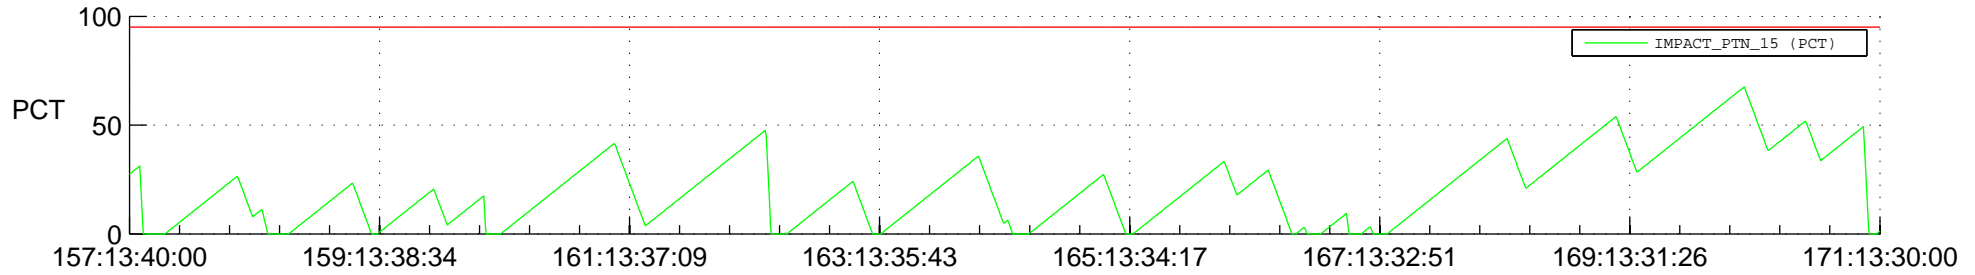

STEREO BEHIND SSR PCT Full Prediction

SWAVES_Percent_Full_Prediction

IMPACT_Percent_Full_Prediction

PLASTIC_Percent_Full_Prediction

Spacecraft_DownLink_Rate