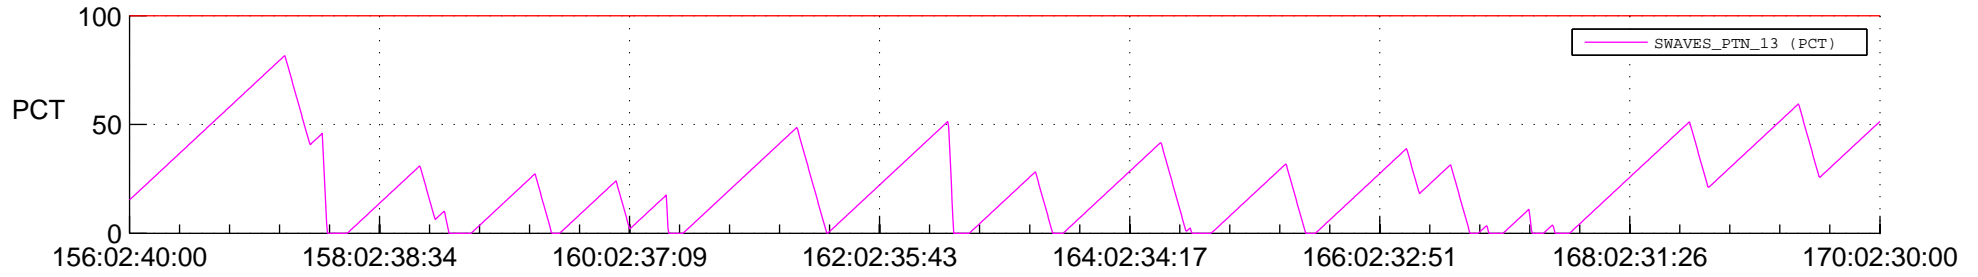

STEREO BEHIND SSR PCT Full Prediction

SWAVES_Percent_Full_Prediction

IMPACT_Percent_Full_Prediction

PLASTIC_Percent_Full_Prediction

Spacecraft_DownLink_Rate