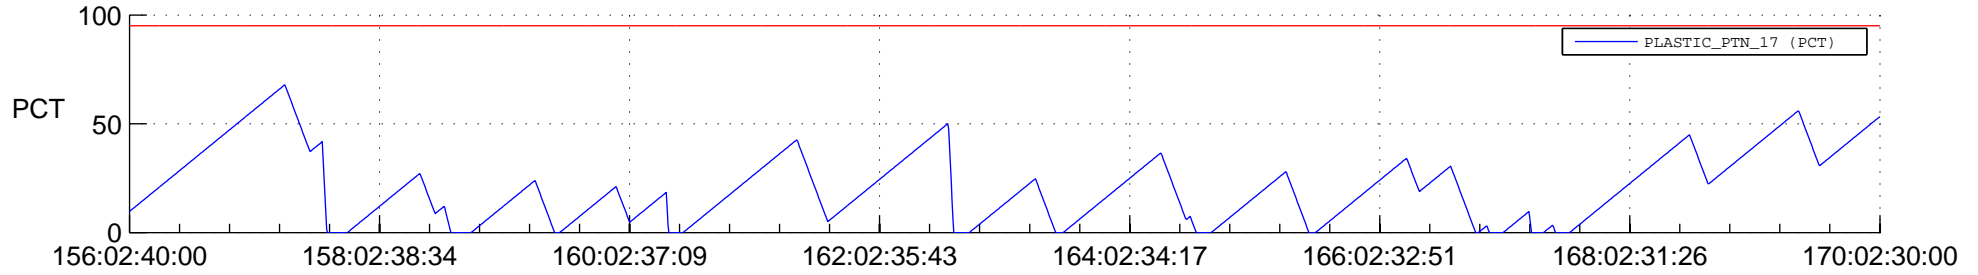

STEREO BEHIND SSR PCT Full Prediction

SWAVES_Percent_Full_Prediction

IMPACT_Percent_Full_Prediction

PLASTIC_Percent_Full_Prediction

Spacecraft_DownLink_Rate