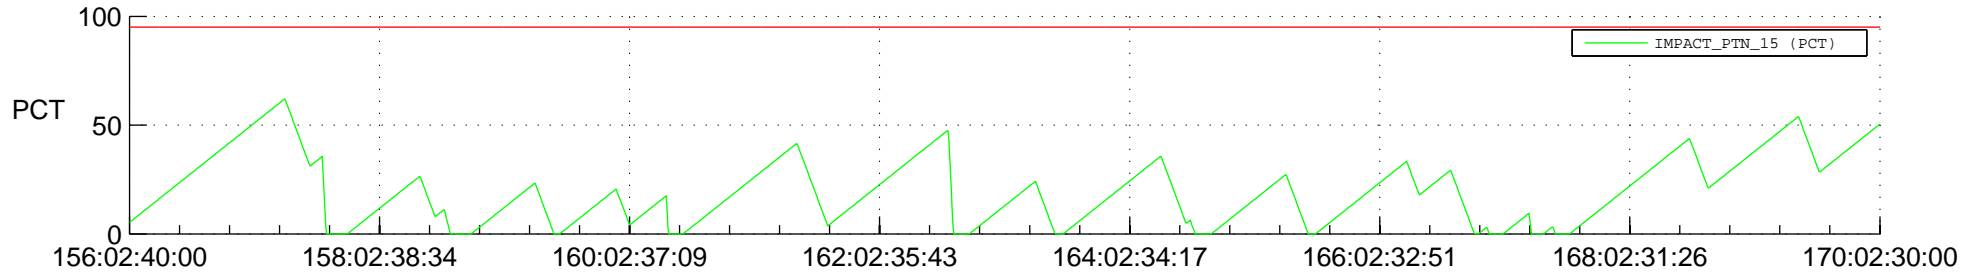

STEREO BEHIND SSR PCT Full Prediction

SWAVES_Percent_Full_Prediction

IMPACT_Percent_Full_Prediction

PLASTIC_Percent_Full_Prediction

Spacecraft_DownLink_Rate