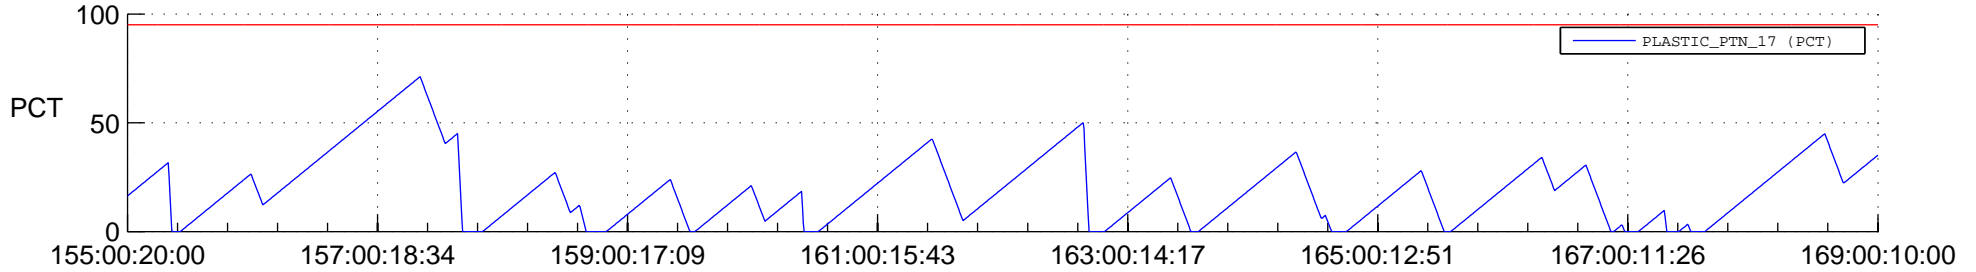

PLASTIC_Percent_Full_Prediction