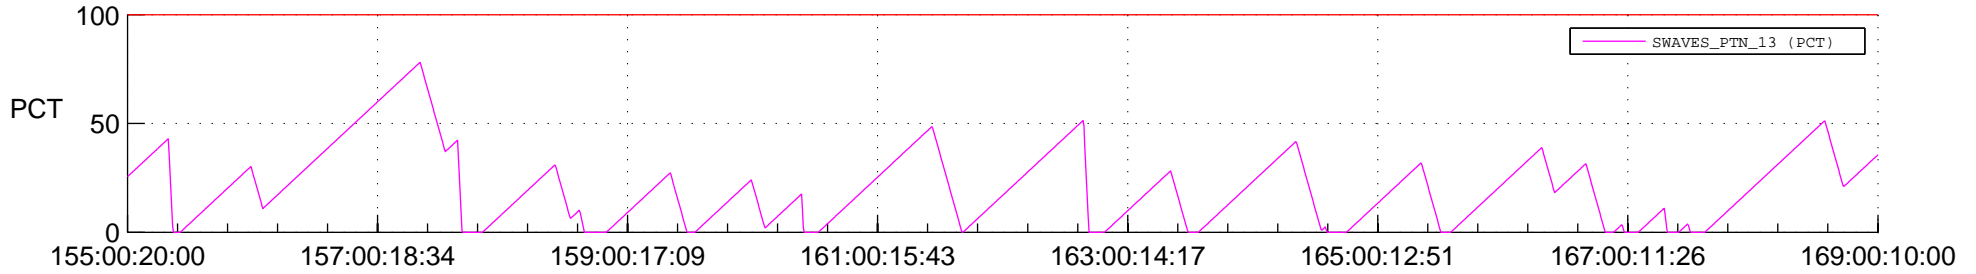

# STEREO BEHIND SSR PCT Full Prediction

## SWAVES\_Percent\_Full\_Prediction