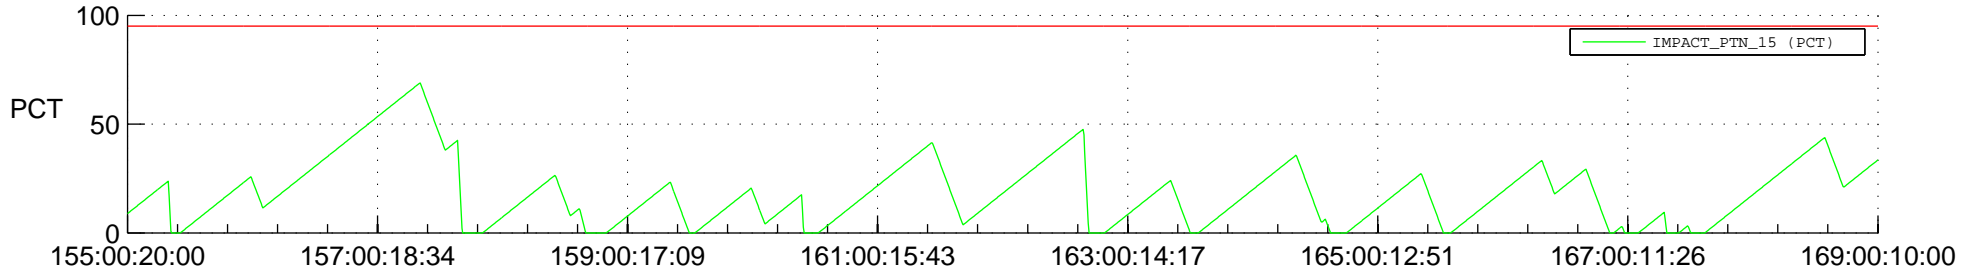

IMPACT_Percent_Full_Prediction