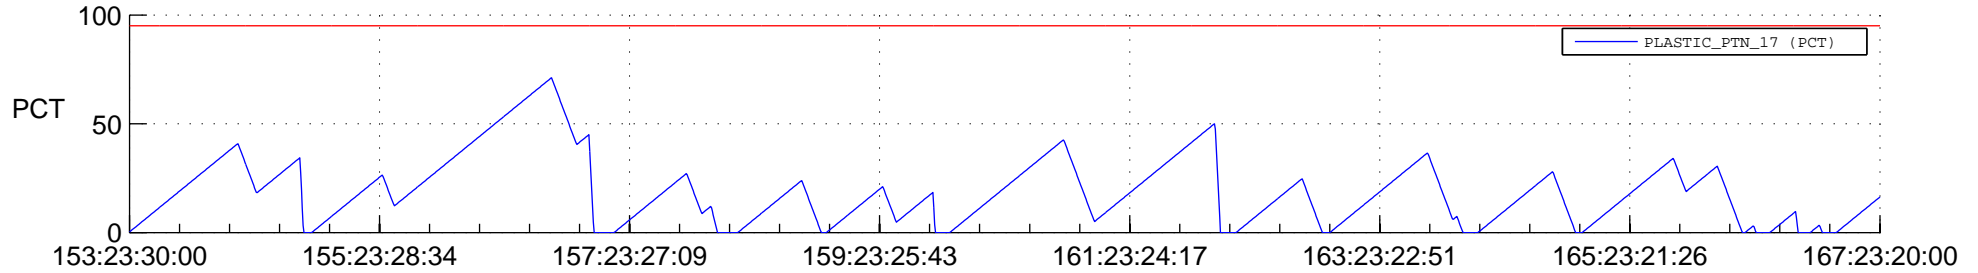

STEREO BEHIND SSR PCT Full Prediction

SWAVES_Percent_Full_Prediction

IMPACT_Percent_Full_Prediction

PLASTIC_Percent_Full_Prediction

Spacecraft_DownLink_Rate

Ground Time (2014:153:23:30:00.000 -2014:167:23:20:00.000)