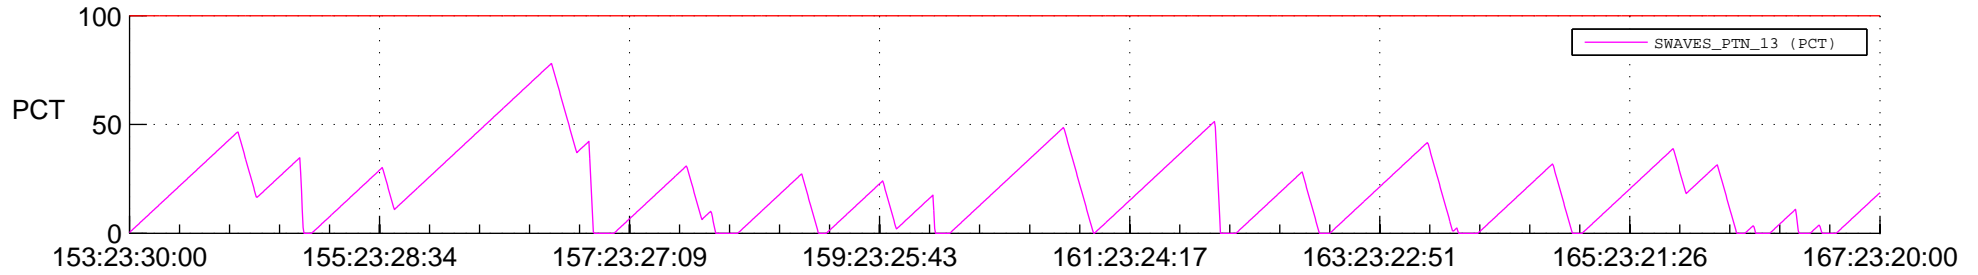

STEREO BEHIND SSR PCT Full Prediction

SWAVES_Percent_Full_Prediction

IMPACT_Percent_Full_Prediction

PLASTIC_Percent_Full_Prediction

Spacecraft_DownLink_Rate

Ground Time (2014:153:23:30:00.000 -2014:167:23:20:00.000)