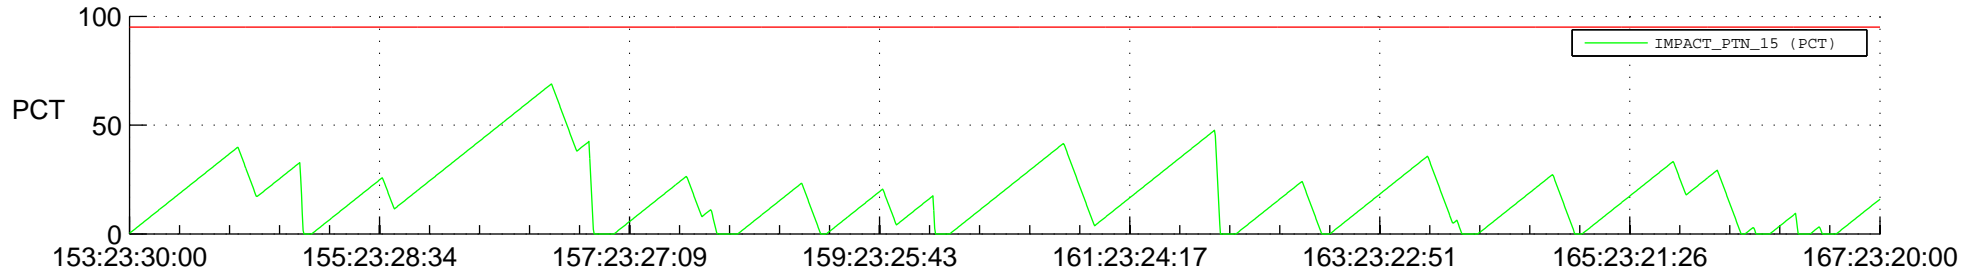

STEREO BEHIND SSR PCT Full Prediction

SWAVES_Percent_Full_Prediction

IMPACT_Percent_Full_Prediction

PLASTIC_Percent_Full_Prediction

Spacecraft_DownLink_Rate

Ground Time (2014:153:23:30:00.000 -2014:167:23:20:00.000)