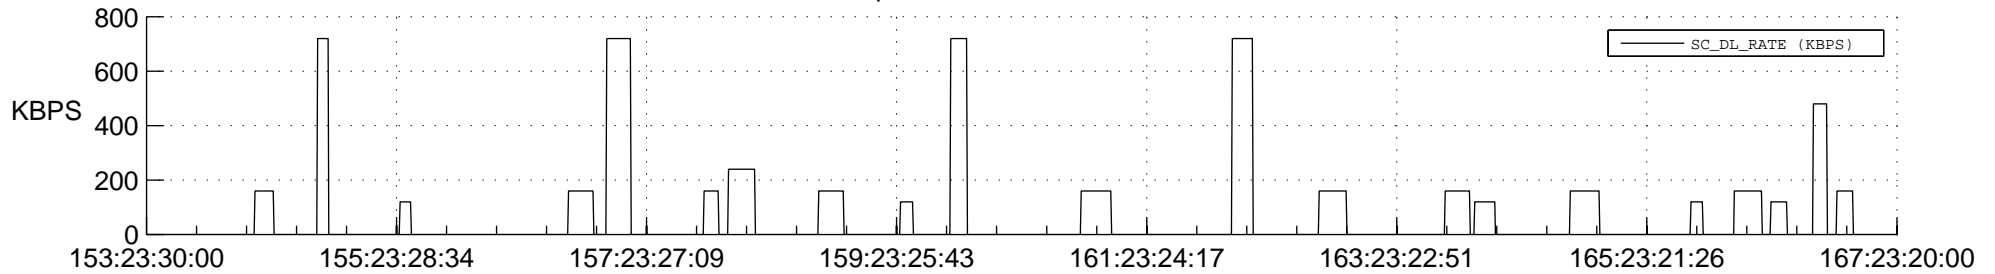

STEREO BEHIND SSR PCT Full Prediction

SWAVES_Percent_Full_Prediction

IMPACT_Percent_Full_Prediction

PLASTIC_Percent_Full_Prediction

Spacecraft_DownLink_Rate

Ground Time (2014:153:23:30:00.000 -2014:167:23:20:00.000)