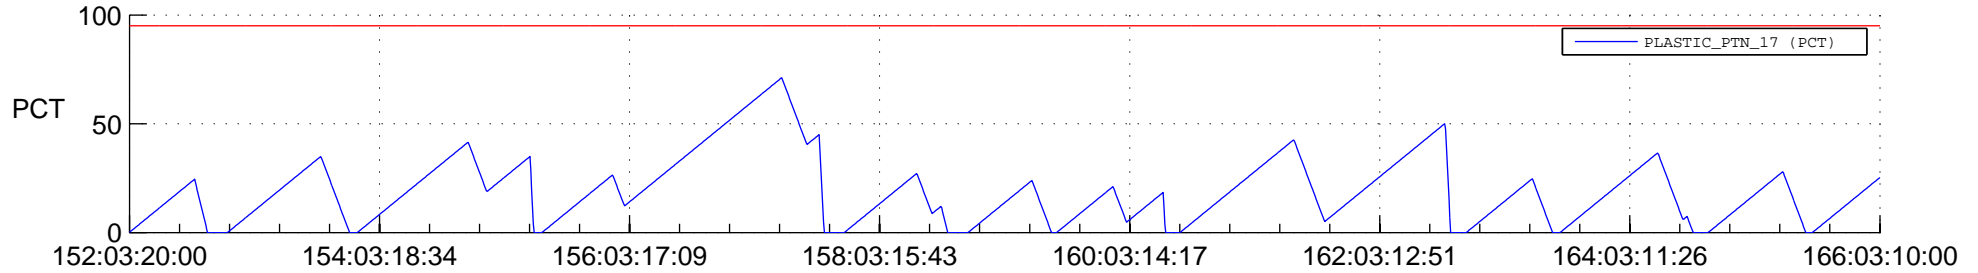

STEREO BEHIND SSR PCT Full Prediction

SWAVES_Percent_Full_Prediction

IMPACT_Percent_Full_Prediction

PLASTIC_Percent_Full_Prediction

Spacecraft_DownLink_Rate

Ground Time (2014:152:03:20:00.000 -2014:166:03:10:00.000)