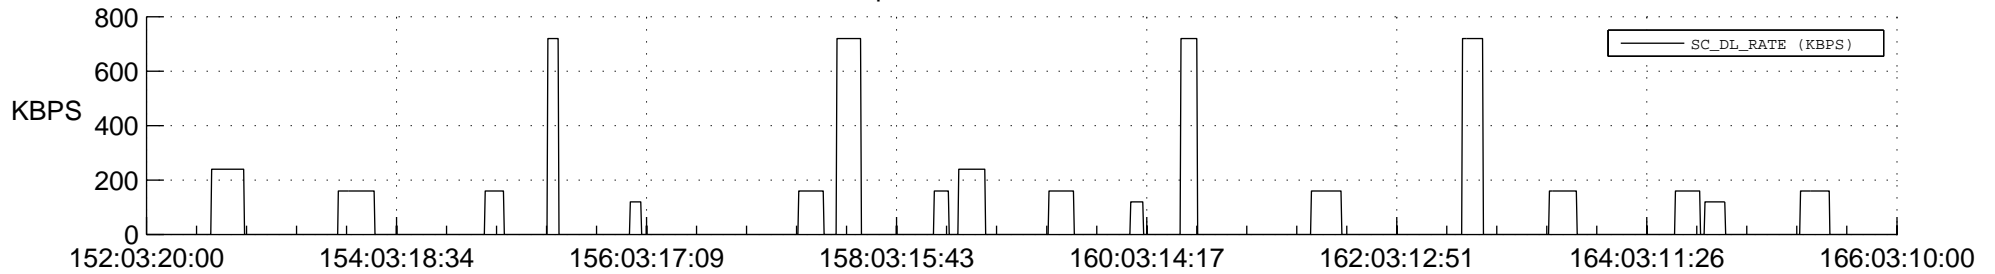

STEREO BEHIND SSR PCT Full Prediction

SWAVES_Percent_Full_Prediction

IMPACT_Percent_Full_Prediction

PLASTIC_Percent_Full_Prediction

Spacecraft_DownLink_Rate

Ground Time (2014:152:03:20:00.000 -2014:166:03:10:00.000)