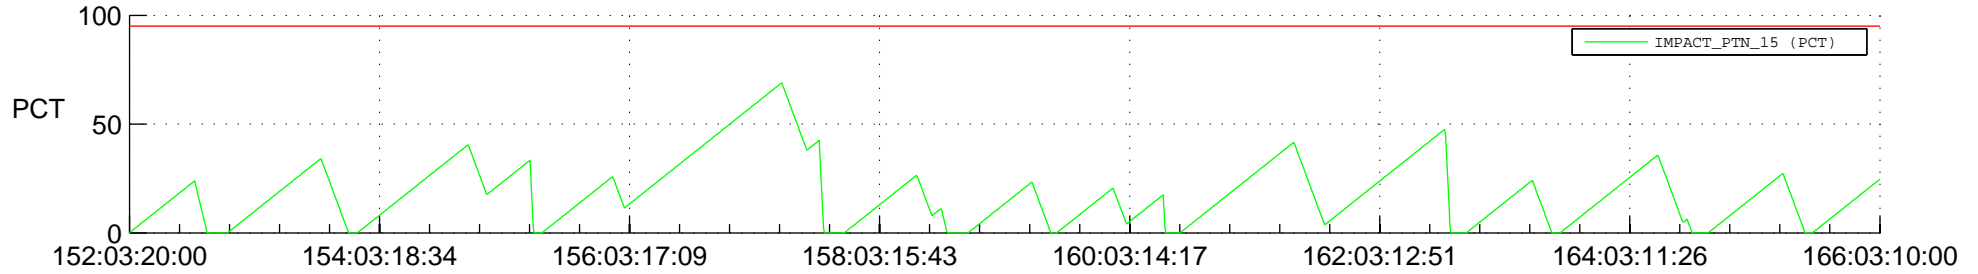

STEREO BEHIND SSR PCT Full Prediction

SWAVES_Percent_Full_Prediction

IMPACT_Percent_Full_Prediction

PLASTIC_Percent_Full_Prediction

Spacecraft_DownLink_Rate

Ground Time (2014:152:03:20:00.000 -2014:166:03:10:00.000)