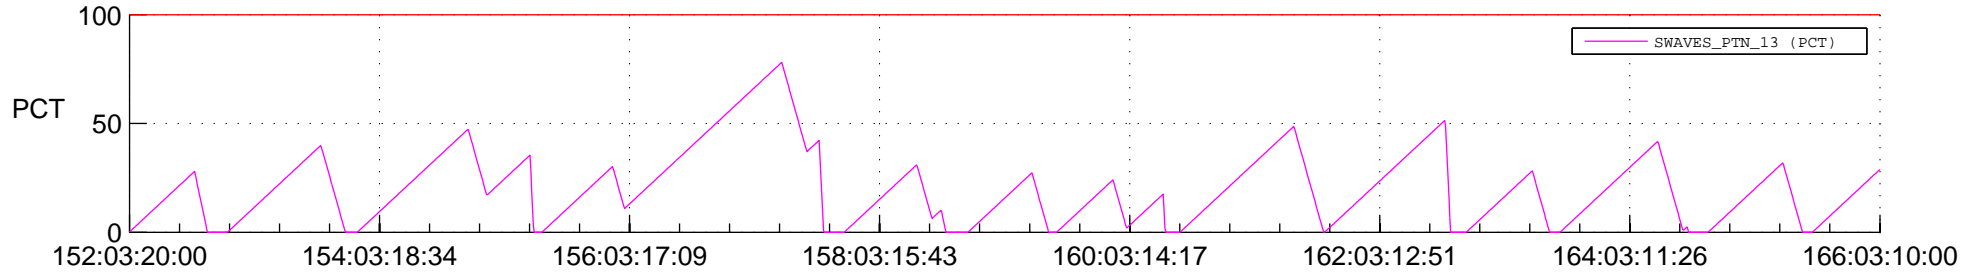

STEREO BEHIND SSR PCT Full Prediction

SWAVES_Percent_Full_Prediction

IMPACT_Percent_Full_Prediction

PLASTIC_Percent_Full_Prediction

Spacecraft_DownLink_Rate

Ground Time (2014:152:03:20:00.000 -2014:166:03:10:00.000)