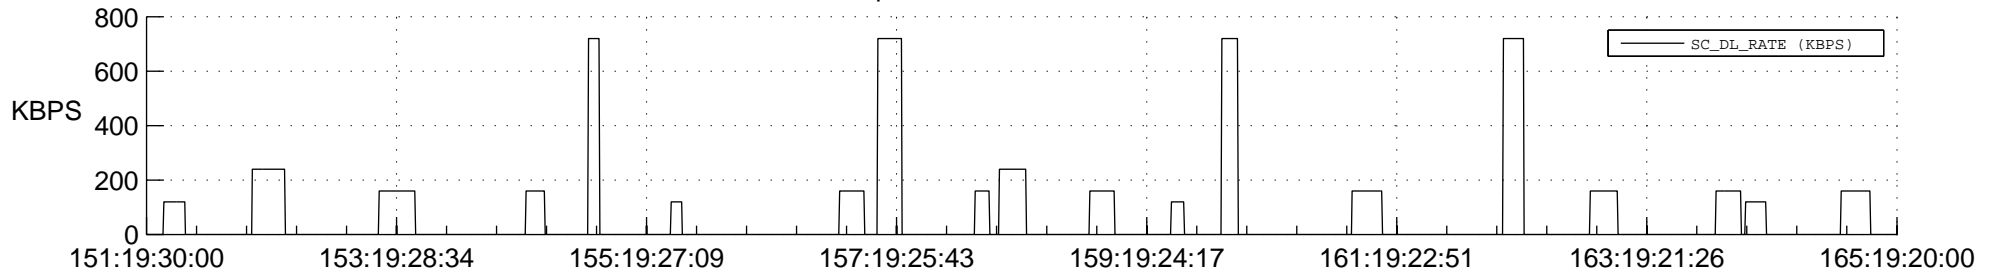

STEREO BEHIND SSR PCT Full Prediction

SWAVES_Percent_Full_Prediction

IMPACT_Percent_Full_Prediction

PLASTIC_Percent_Full_Prediction

Spacecraft_DownLink_Rate

Ground Time (2014:151:19:30:00.000 -2014:165:19:20:00.000)