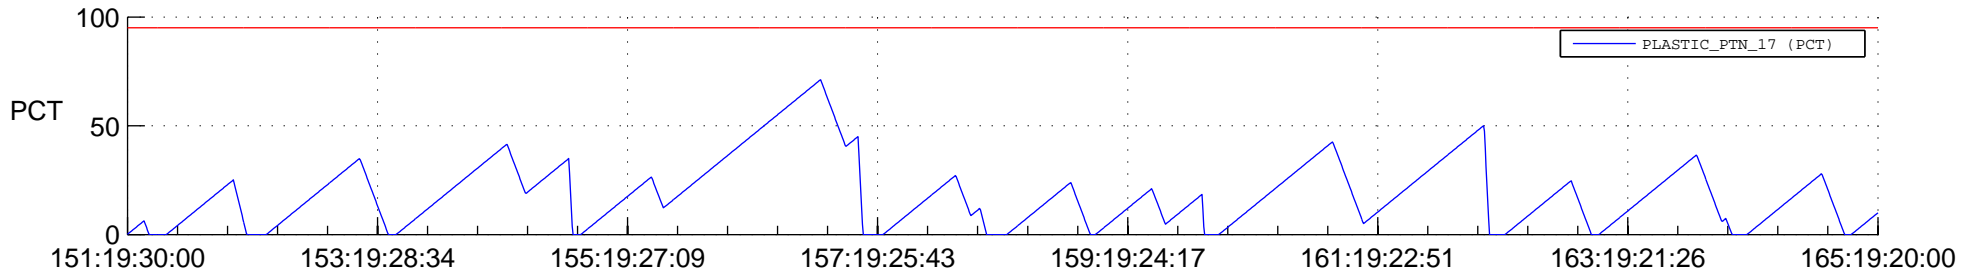

STEREO BEHIND SSR PCT Full Prediction

SWAVES_Percent_Full_Prediction

IMPACT_Percent_Full_Prediction

PLASTIC_Percent_Full_Prediction

Spacecraft_DownLink_Rate

Ground Time (2014:151:19:30:00.000 -2014:165:19:20:00.000)