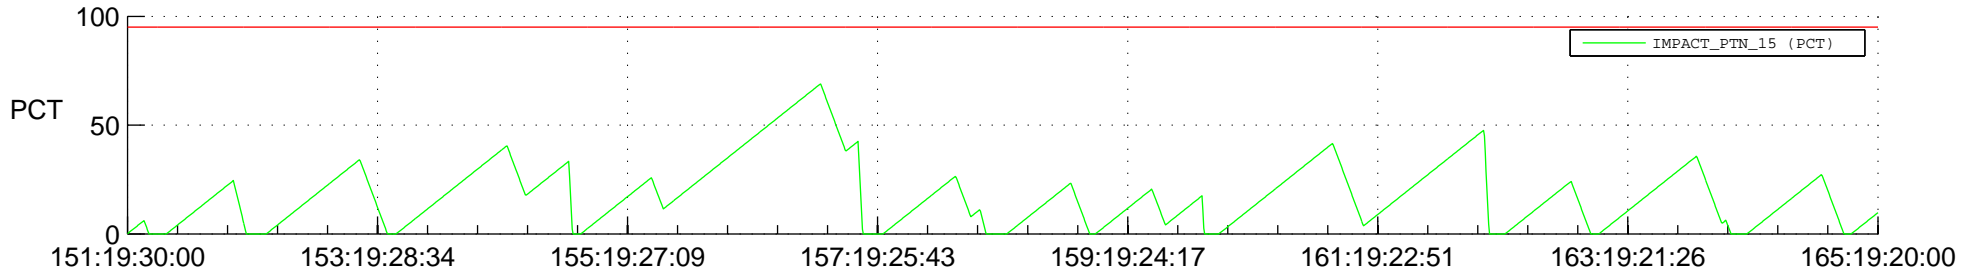

STEREO BEHIND SSR PCT Full Prediction

SWAVES_Percent_Full_Prediction

IMPACT_Percent_Full_Prediction

PLASTIC_Percent_Full_Prediction

Spacecraft_DownLink_Rate

Ground Time (2014:151:19:30:00.000 -2014:165:19:20:00.000)