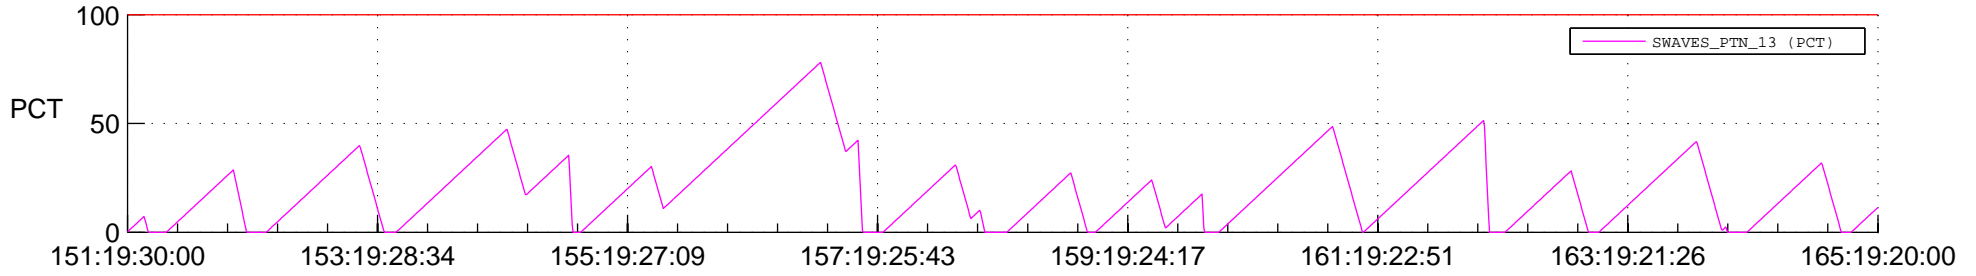

STEREO BEHIND SSR PCT Full Prediction

SWAVES_Percent_Full_Prediction

IMPACT_Percent_Full_Prediction

PLASTIC_Percent_Full_Prediction

Spacecraft_DownLink_Rate

Ground Time (2014:151:19:30:00.000 -2014:165:19:20:00.000)