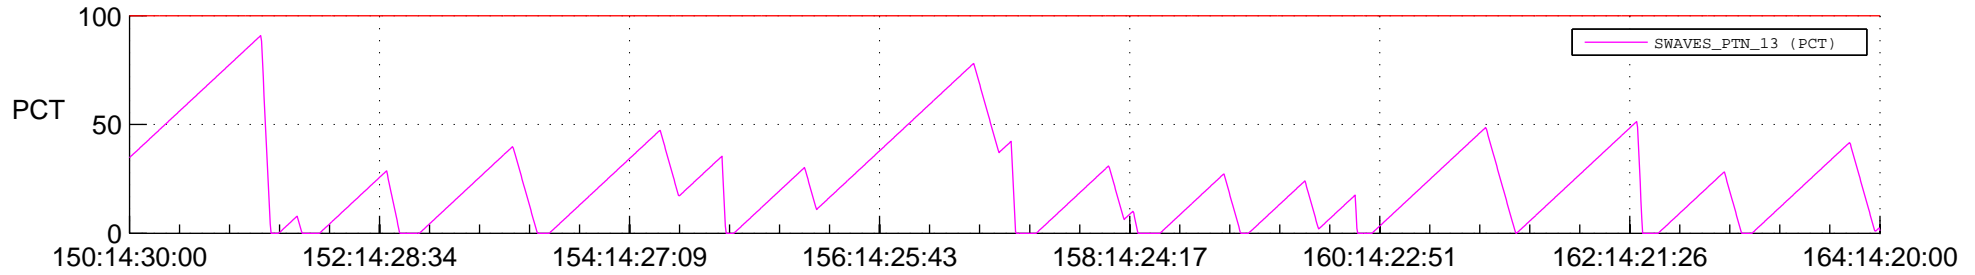

STEREO BEHIND SSR PCT Full Prediction

SWAVES_Percent_Full_Prediction

IMPACT_Percent_Full_Prediction

PLASTIC_Percent_Full_Prediction

Spacecraft_DownLink_Rate