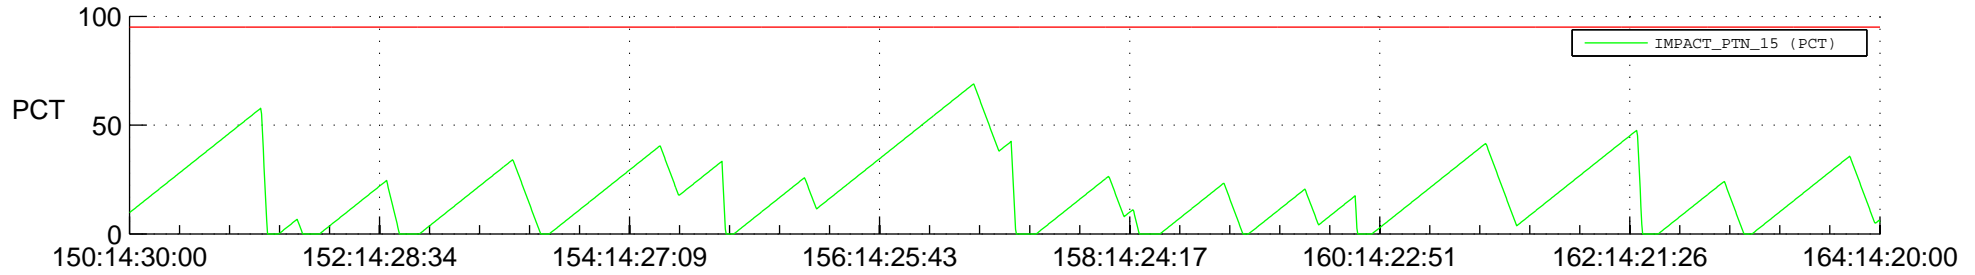

STEREO BEHIND SSR PCT Full Prediction

SWAVES_Percent_Full_Prediction

IMPACT_Percent_Full_Prediction

PLASTIC_Percent_Full_Prediction

Spacecraft_DownLink_Rate