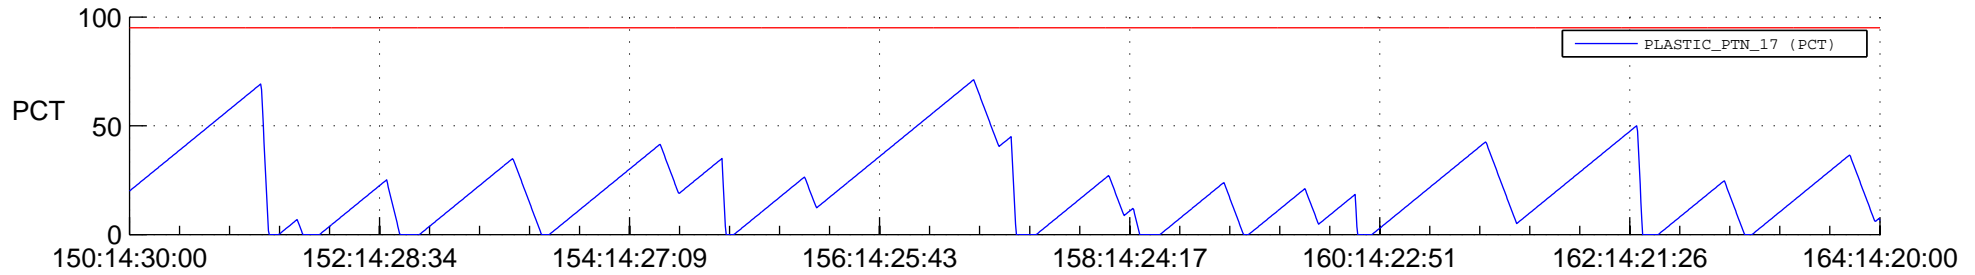

STEREO BEHIND SSR PCT Full Prediction

SWAVES_Percent_Full_Prediction

IMPACT_Percent_Full_Prediction

PLASTIC_Percent_Full_Prediction

Spacecraft_DownLink_Rate