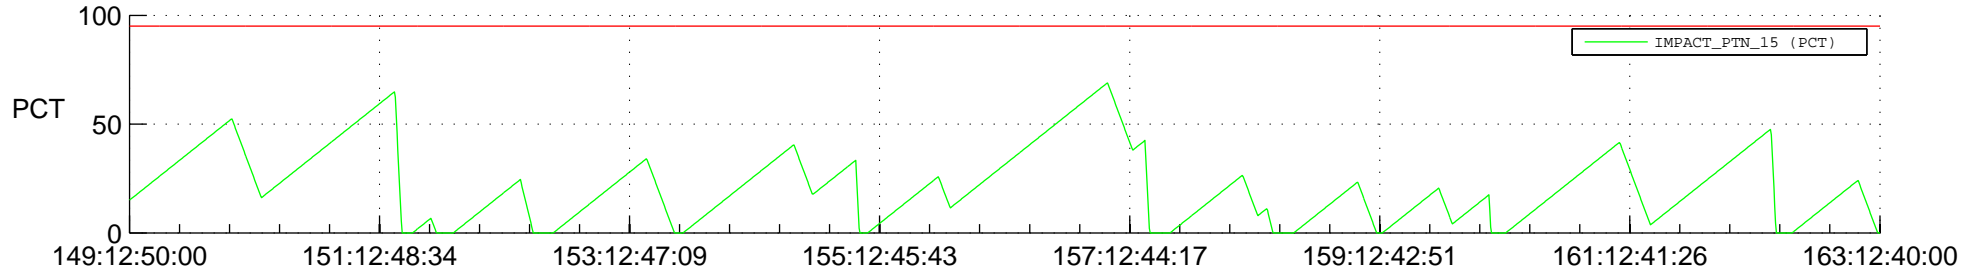

STEREO BEHIND SSR PCT Full Prediction

SWAVES_Percent_Full_Prediction

IMPACT_Percent_Full_Prediction

PLASTIC_Percent_Full_Prediction

Spacecraft_DownLink_Rate

Ground Time (2014:149:12:50:00.000 -2014:163:12:40:00.000)