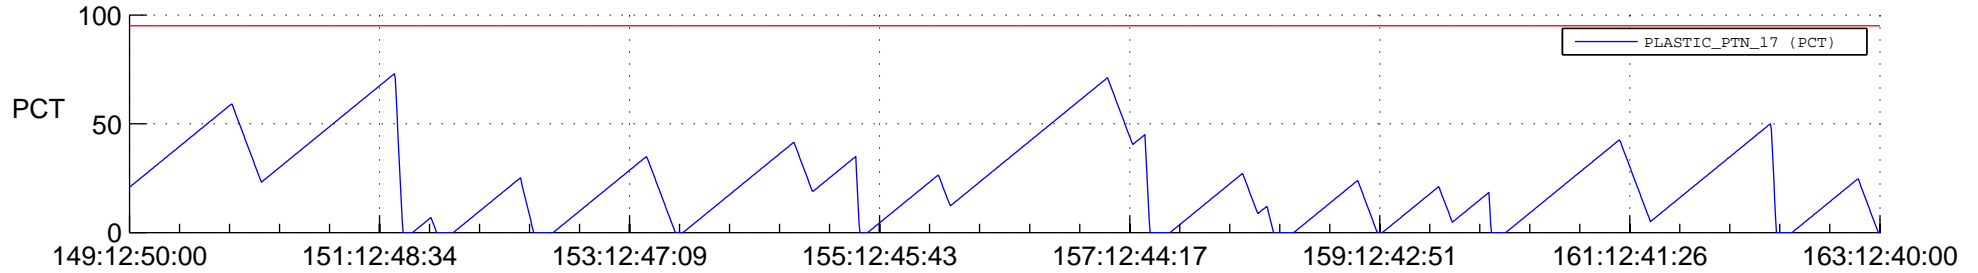

STEREO BEHIND SSR PCT Full Prediction

SWAVES_Percent_Full_Prediction

IMPACT_Percent_Full_Prediction

PLASTIC_Percent_Full_Prediction

Spacecraft_DownLink_Rate

Ground Time (2014:149:12:50:00.000 -2014:163:12:40:00.000)