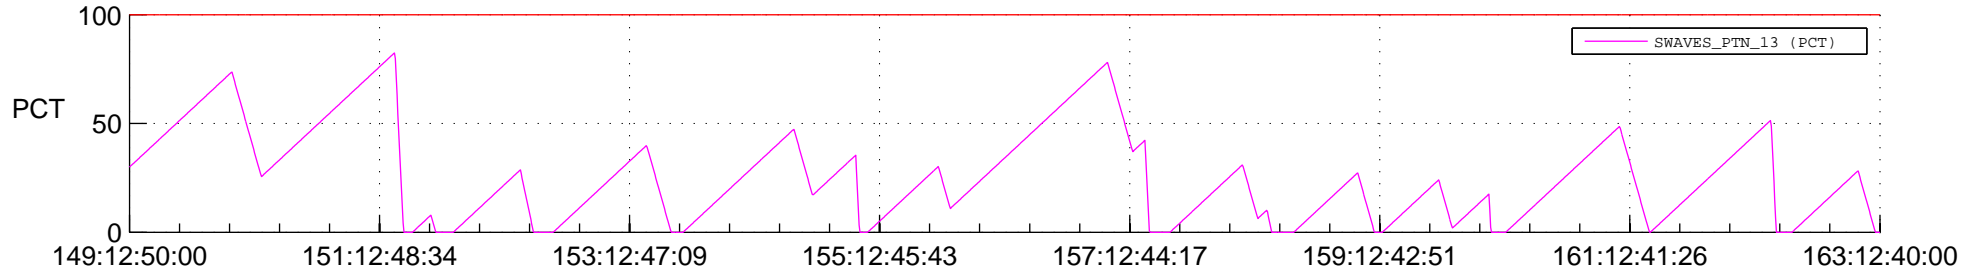

STEREO BEHIND SSR PCT Full Prediction

SWAVES_Percent_Full_Prediction

IMPACT_Percent_Full_Prediction

PLASTIC_Percent_Full_Prediction

Spacecraft_DownLink_Rate

Ground Time (2014:149:12:50:00.000 -2014:163:12:40:00.000)