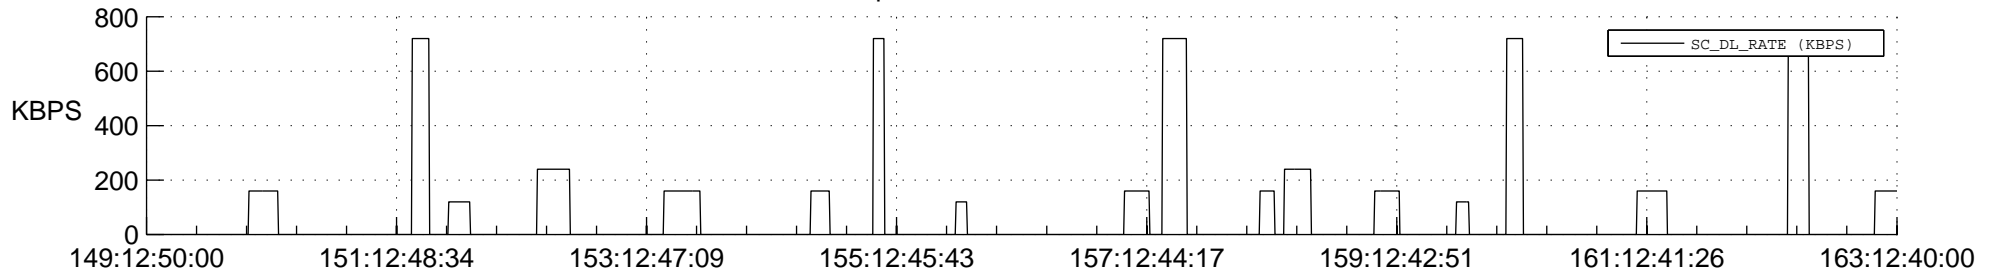

STEREO BEHIND SSR PCT Full Prediction

SWAVES_Percent_Full_Prediction

IMPACT_Percent_Full_Prediction

PLASTIC_Percent_Full_Prediction

Spacecraft_DownLink_Rate

Ground Time (2014:149:12:50:00.000 -2014:163:12:40:00.000)