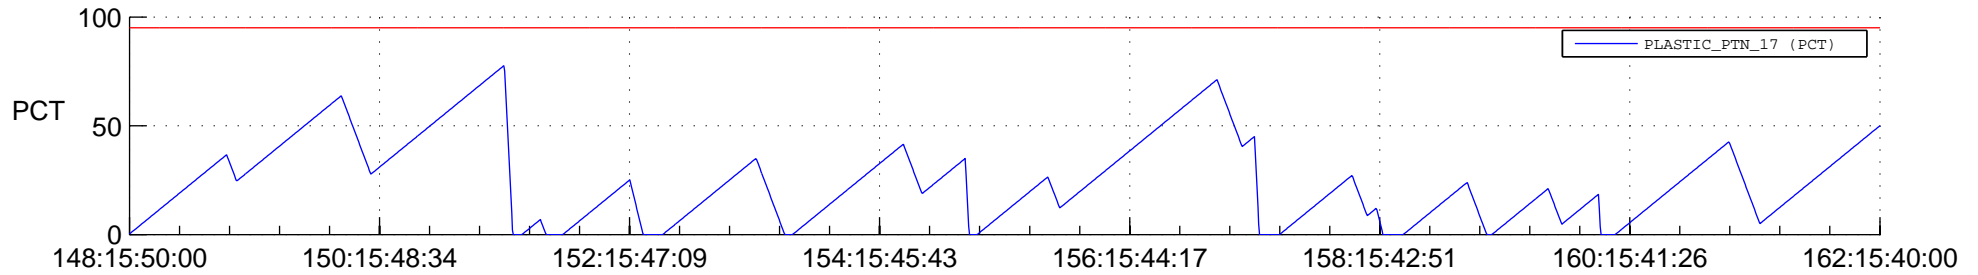

STEREO BEHIND SSR PCT Full Prediction

SWAVES_Percent_Full_Prediction

IMPACT_Percent_Full_Prediction

PLASTIC_Percent_Full_Prediction

Spacecraft_DownLink_Rate