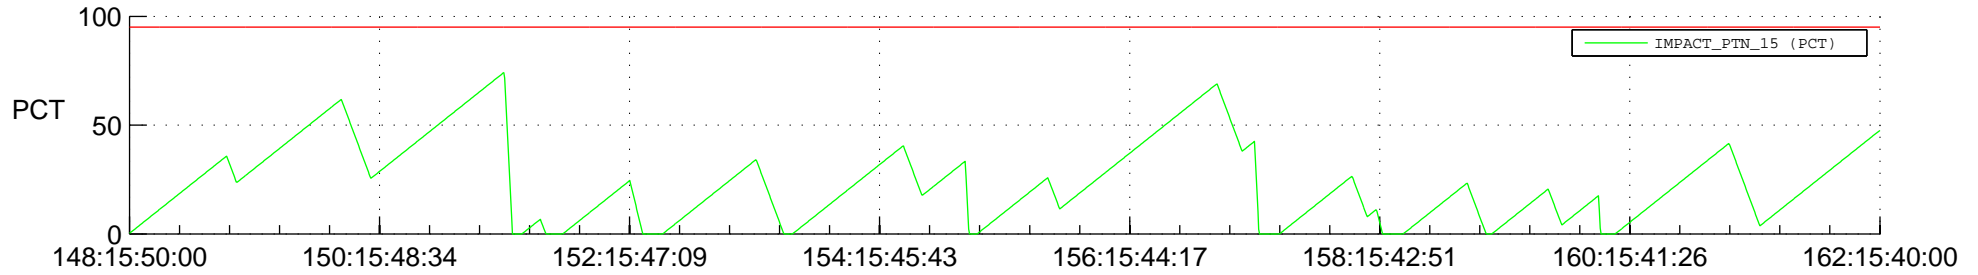

STEREO BEHIND SSR PCT Full Prediction

SWAVES_Percent_Full_Prediction

IMPACT_Percent_Full_Prediction

PLASTIC_Percent_Full_Prediction

Spacecraft_DownLink_Rate