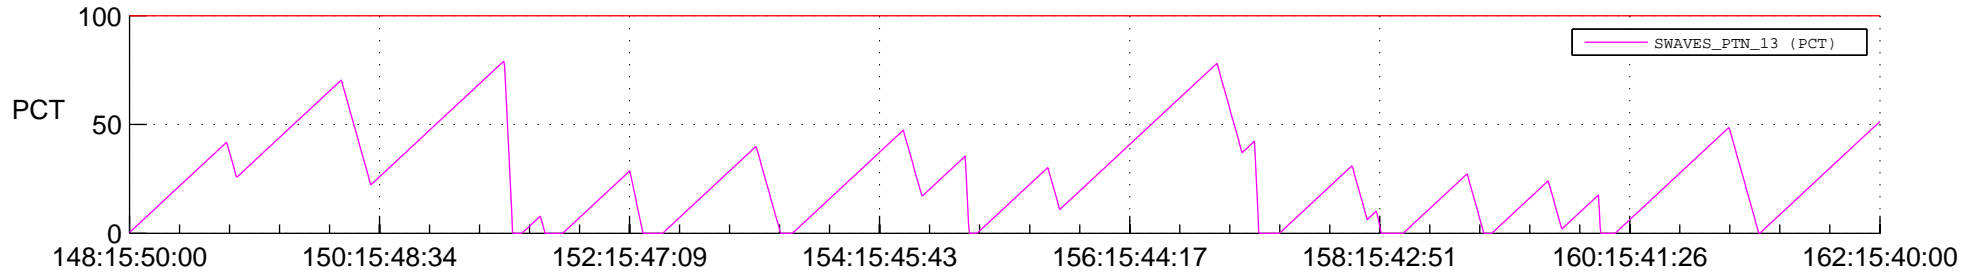

STEREO BEHIND SSR PCT Full Prediction

SWAVES_Percent_Full_Prediction

IMPACT_Percent_Full_Prediction

PLASTIC_Percent_Full_Prediction

Spacecraft_DownLink_Rate