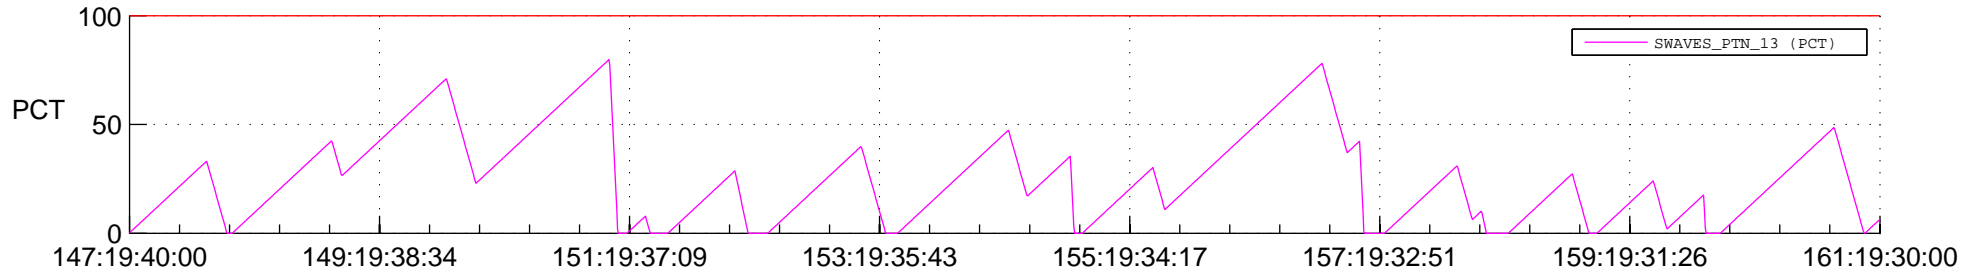

STEREO BEHIND SSR PCT Full Prediction

SWAVES_Percent_Full_Prediction

IMPACT_Percent_Full_Prediction

PLASTIC_Percent_Full_Prediction

Spacecraft_DownLink_Rate

Ground Time (2014:147:19:40:00.000 -2014:161:19:30:00.000)