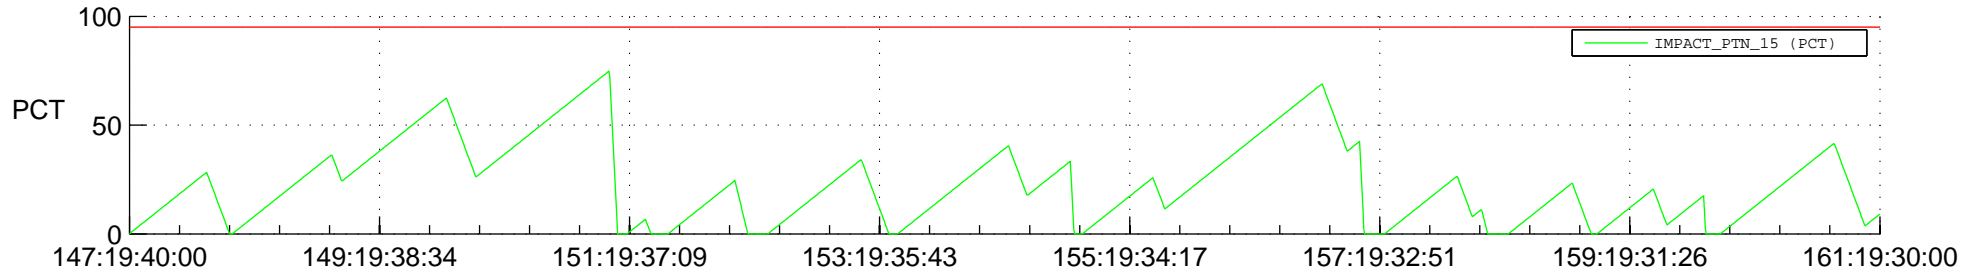

STEREO BEHIND SSR PCT Full Prediction

SWAVES_Percent_Full_Prediction

IMPACT_Percent_Full_Prediction

PLASTIC_Percent_Full_Prediction

Spacecraft_DownLink_Rate

Ground Time (2014:147:19:40:00.000 -2014:161:19:30:00.000)