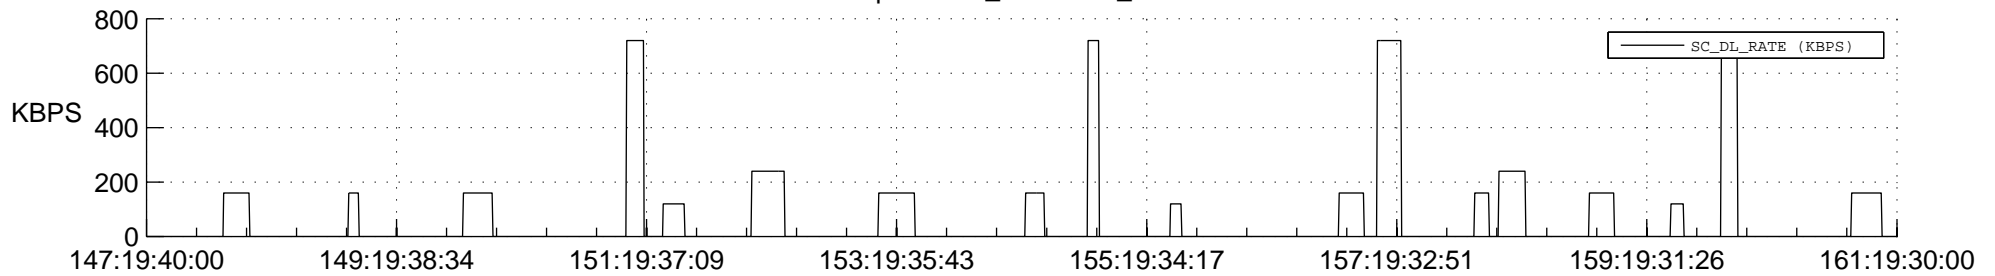

STEREO BEHIND SSR PCT Full Prediction

SWAVES_Percent_Full_Prediction

IMPACT_Percent_Full_Prediction

PLASTIC_Percent_Full_Prediction

Spacecraft_DownLink_Rate

Ground Time (2014:147:19:40:00.000 -2014:161:19:30:00.000)