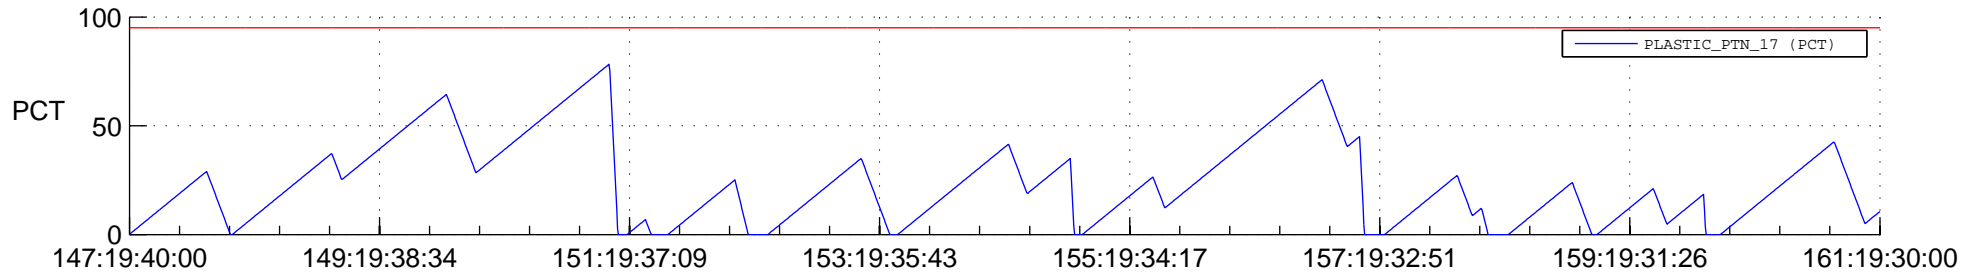

STEREO BEHIND SSR PCT Full Prediction

SWAVES_Percent_Full_Prediction

IMPACT_Percent_Full_Prediction

PLASTIC_Percent_Full_Prediction

Spacecraft_DownLink_Rate

Ground Time (2014:147:19:40:00.000 -2014:161:19:30:00.000)