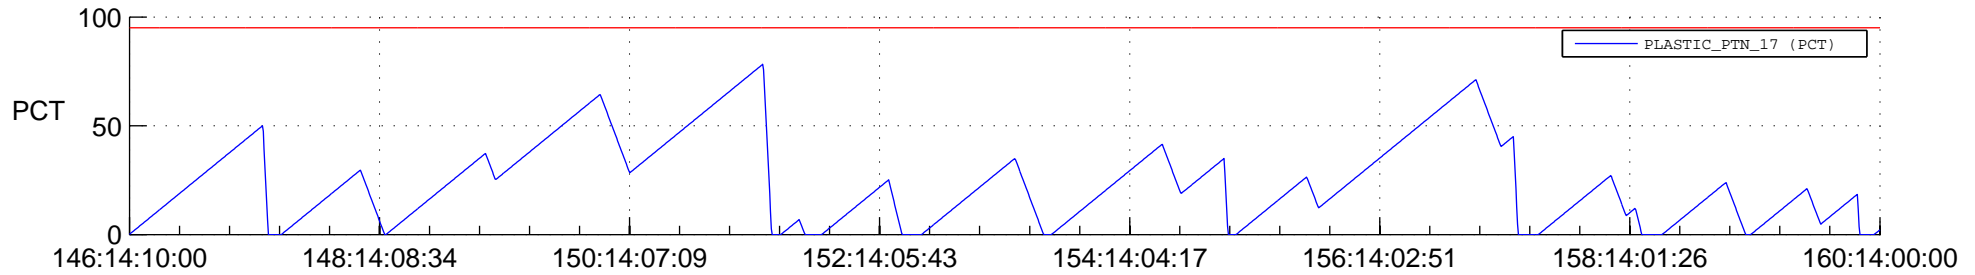

STEREO BEHIND SSR PCT Full Prediction

SWAVES_Percent_Full_Prediction

IMPACT_Percent_Full_Prediction

PLASTIC_Percent_Full_Prediction

Spacecraft_DownLink_Rate

Ground Time (2014:146:14:10:00.000 -2014:160:14:00:00.000)