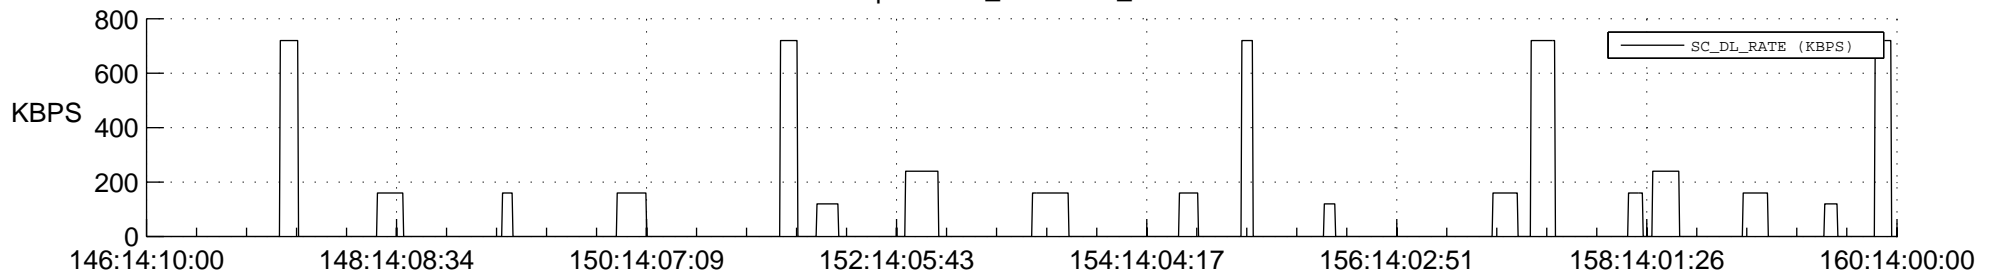

STEREO BEHIND SSR PCT Full Prediction

SWAVES_Percent_Full_Prediction

IMPACT_Percent_Full_Prediction

PLASTIC_Percent_Full_Prediction

Spacecraft_DownLink_Rate

Ground Time (2014:146:14:10:00.000 -2014:160:14:00:00.000)