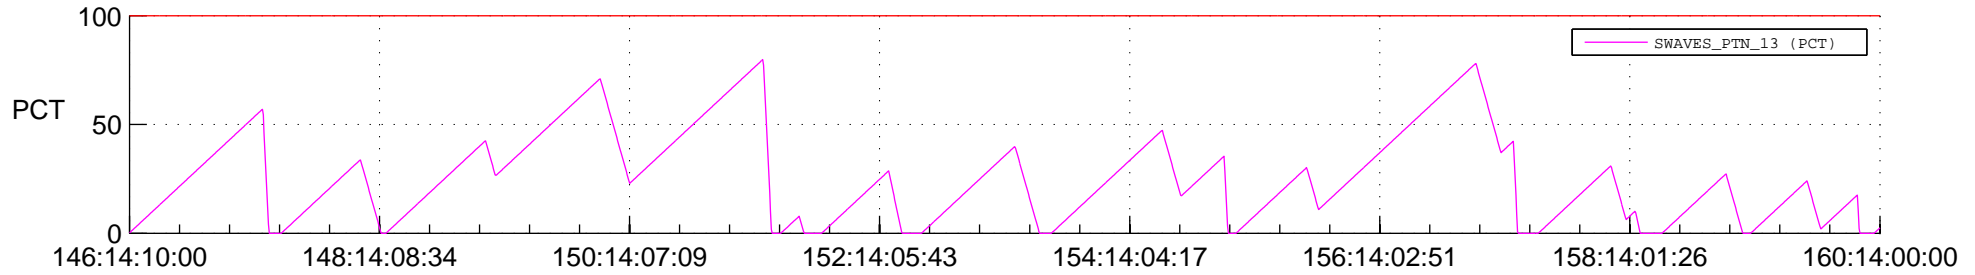

STEREO BEHIND SSR PCT Full Prediction

SWAVES_Percent_Full_Prediction

IMPACT_Percent_Full_Prediction

PLASTIC_Percent_Full_Prediction

Spacecraft_DownLink_Rate

Ground Time (2014:146:14:10:00.000 -2014:160:14:00:00.000)