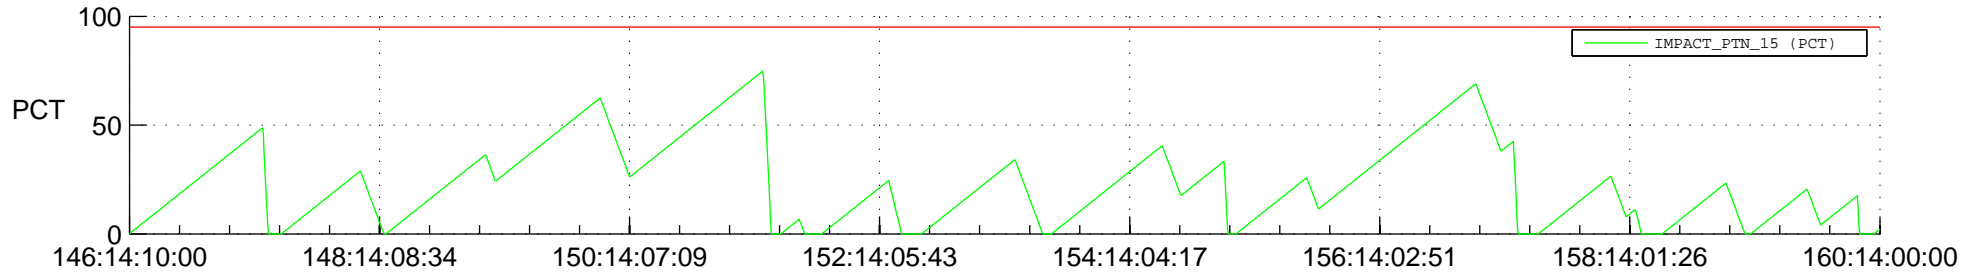

STEREO BEHIND SSR PCT Full Prediction

SWAVES_Percent_Full_Prediction

IMPACT_Percent_Full_Prediction

PLASTIC_Percent_Full_Prediction

Spacecraft_DownLink_Rate

Ground Time (2014:146:14:10:00.000 -2014:160:14:00:00.000)