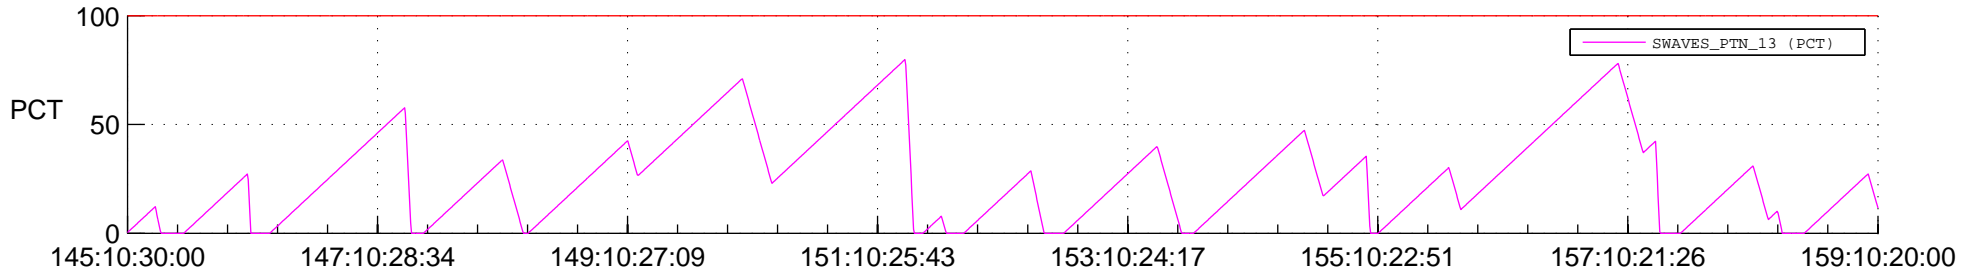

STEREO BEHIND SSR PCT Full Prediction

SWAVES_Percent_Full_Prediction

IMPACT_Percent_Full_Prediction

PLASTIC_Percent_Full_Prediction

Spacecraft_DownLink_Rate

Ground Time (2014:145:10:30:00.000 -2014:159:10:20:00.000)