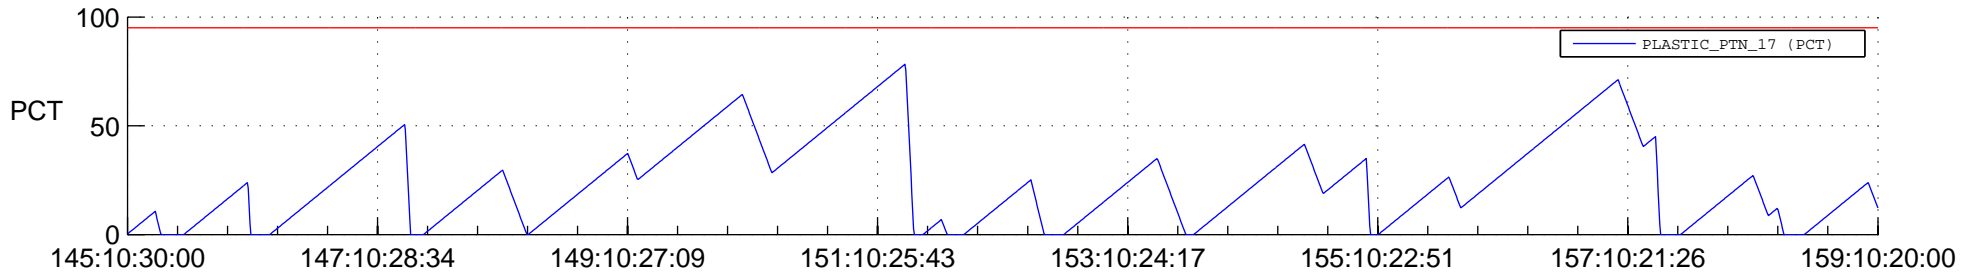

STEREO BEHIND SSR PCT Full Prediction

SWAVES_Percent_Full_Prediction

IMPACT_Percent_Full_Prediction

PLASTIC_Percent_Full_Prediction

Spacecraft_DownLink_Rate

Ground Time (2014:145:10:30:00.000 -2014:159:10:20:00.000)