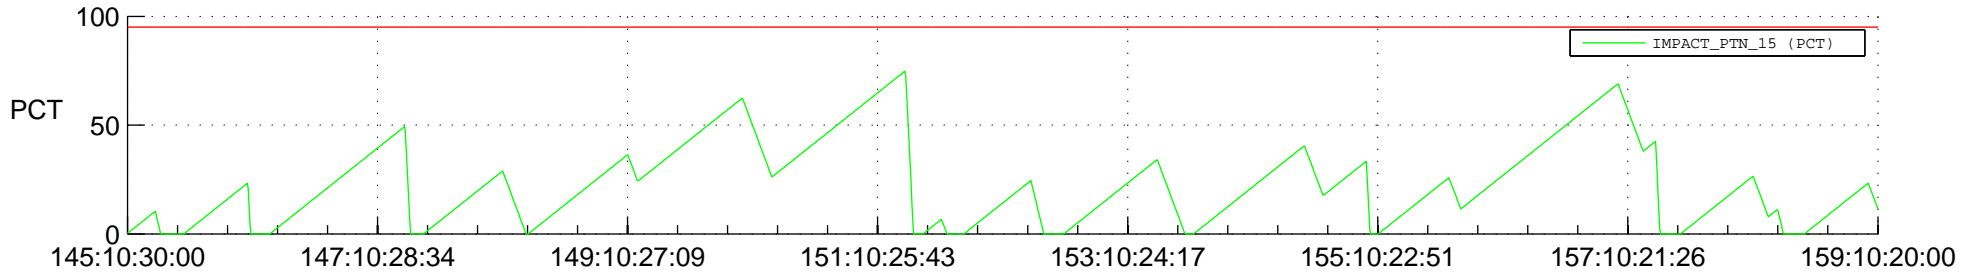

STEREO BEHIND SSR PCT Full Prediction

SWAVES_Percent_Full_Prediction

IMPACT_Percent_Full_Prediction

PLASTIC_Percent_Full_Prediction

Spacecraft_DownLink_Rate

Ground Time (2014:145:10:30:00.000 -2014:159:10:20:00.000)