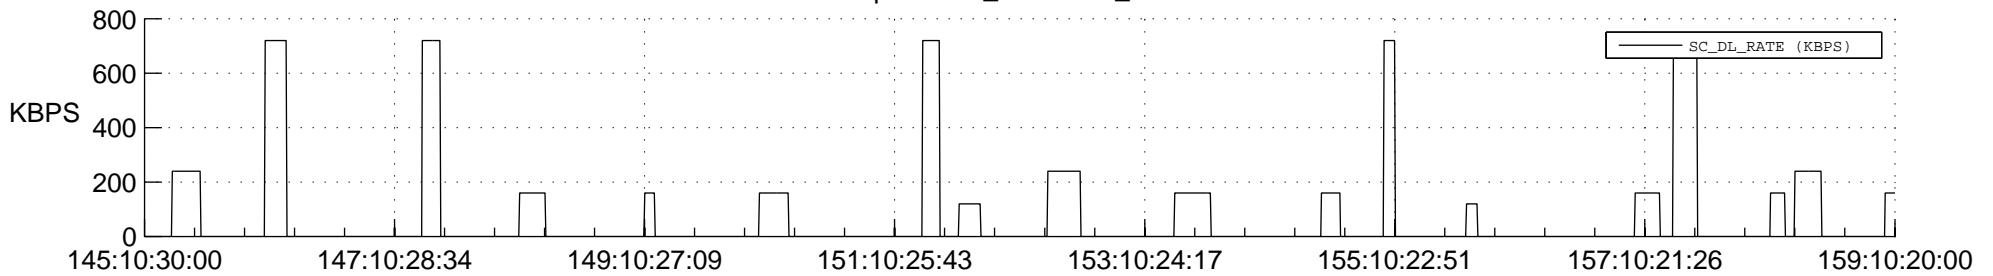

STEREO BEHIND SSR PCT Full Prediction

SWAVES_Percent_Full_Prediction

IMPACT_Percent_Full_Prediction

PLASTIC_Percent_Full_Prediction

Spacecraft_DownLink_Rate

Ground Time (2014:145:10:30:00.000 -2014:159:10:20:00.000)