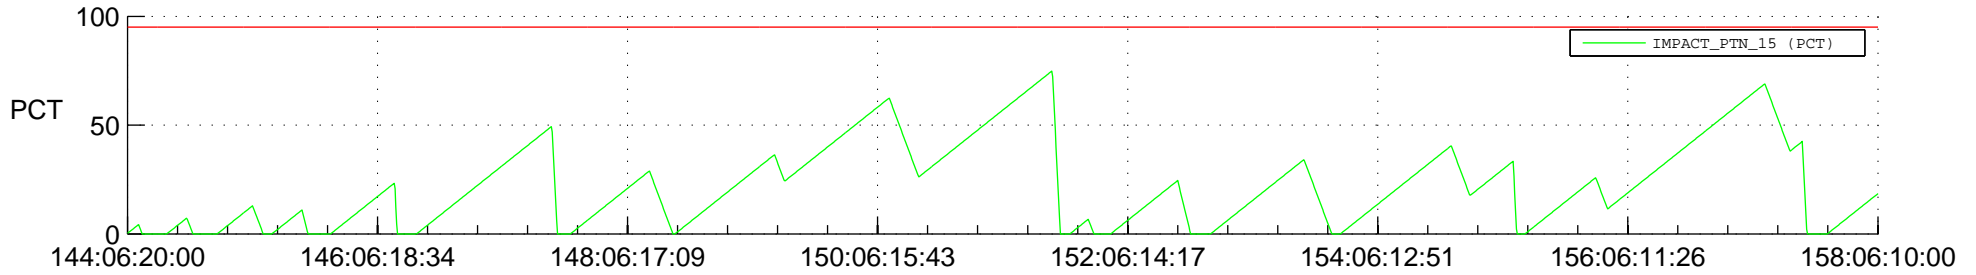

STEREO BEHIND SSR PCT Full Prediction

SWAVES_Percent_Full_Prediction

IMPACT_Percent_Full_Prediction

PLASTIC_Percent_Full_Prediction

Spacecraft_DownLink_Rate