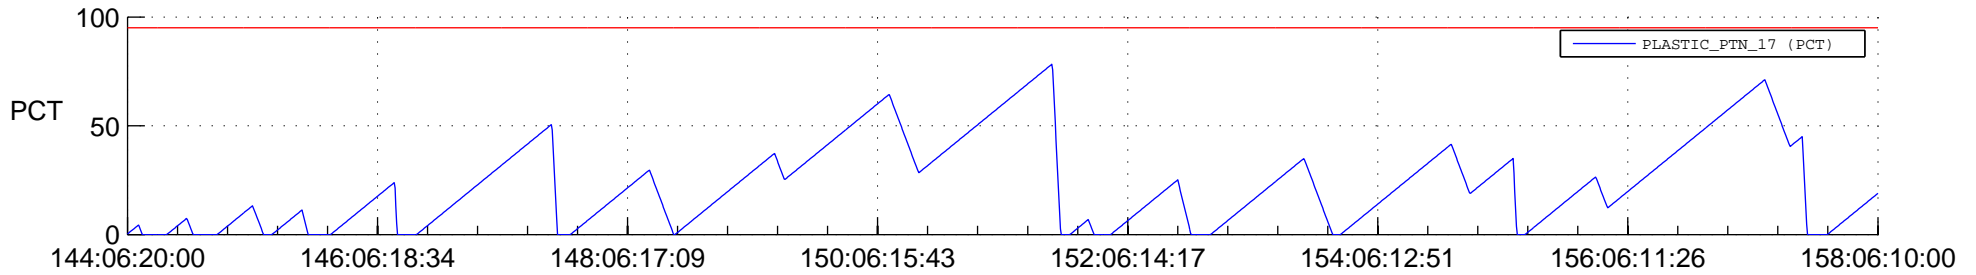

STEREO BEHIND SSR PCT Full Prediction

SWAVES_Percent_Full_Prediction

IMPACT_Percent_Full_Prediction

PLASTIC_Percent_Full_Prediction

Spacecraft_DownLink_Rate