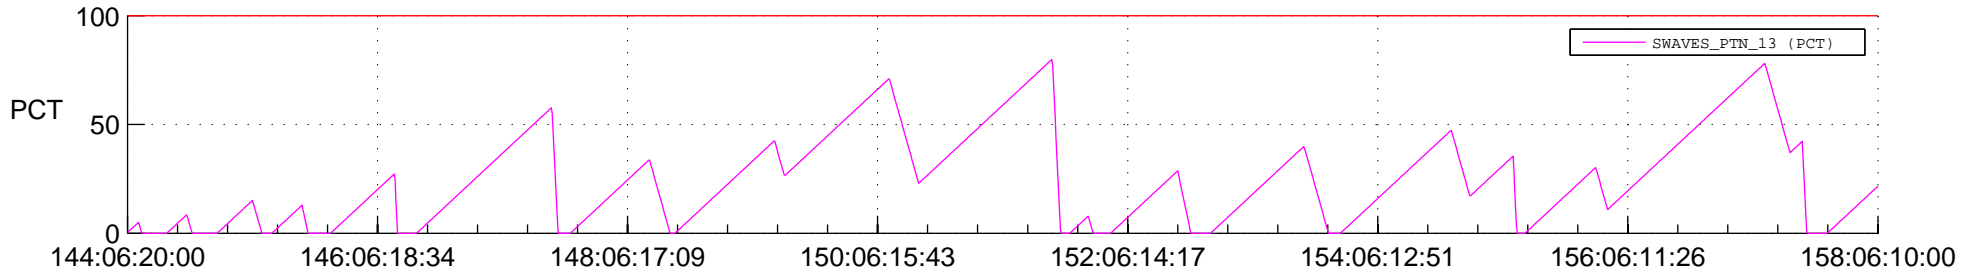

STEREO BEHIND SSR PCT Full Prediction

SWAVES_Percent_Full_Prediction

IMPACT_Percent_Full_Prediction

PLASTIC_Percent_Full_Prediction

Spacecraft_DownLink_Rate