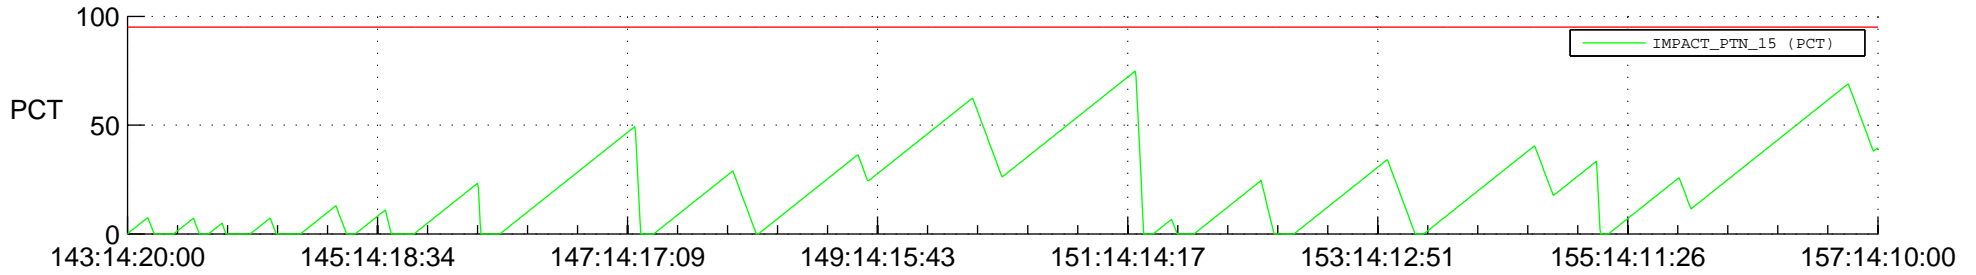

IMPACT_Percent_Full_Prediction