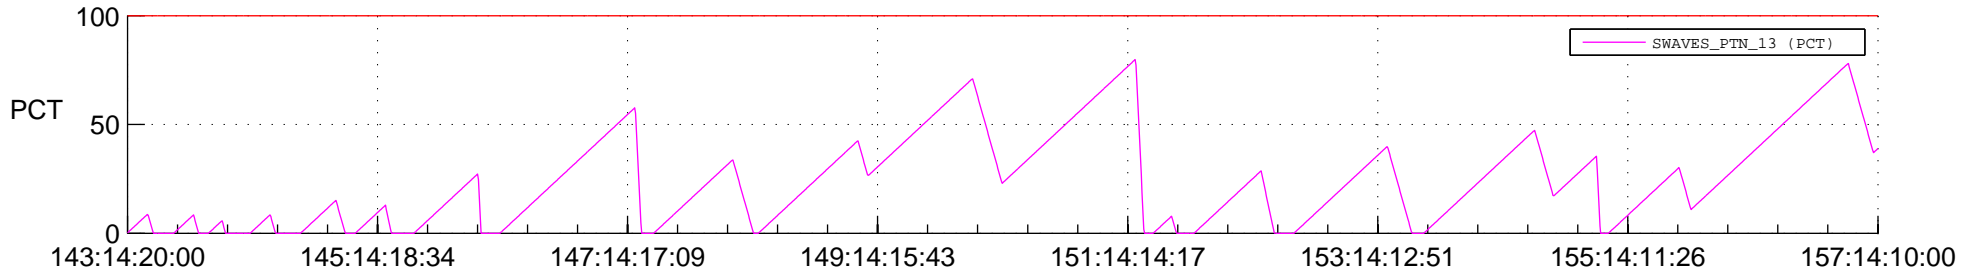

# STEREO BEHIND SSR PCT Full Prediction

## SWAVES\_Percent\_Full\_Prediction