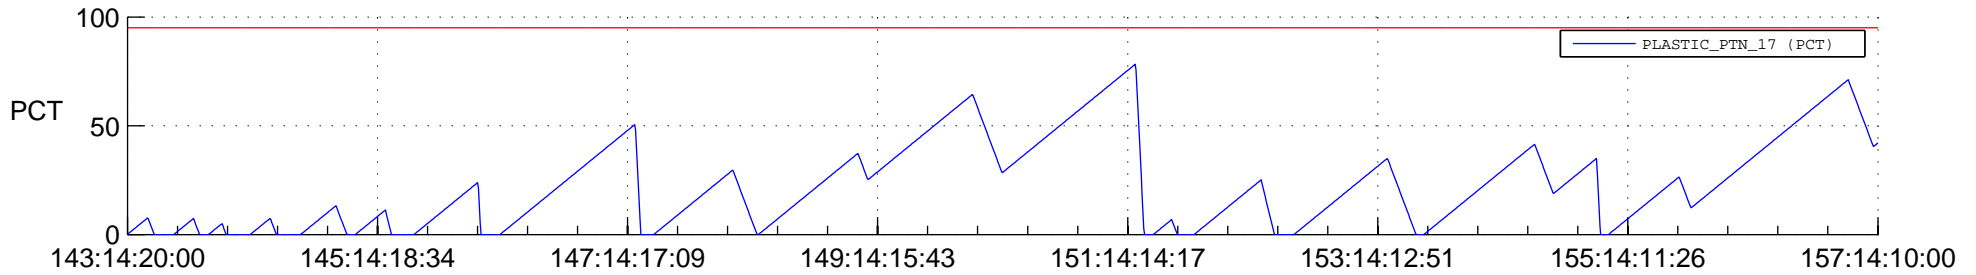

PLASTIC_Percent_Full_Prediction