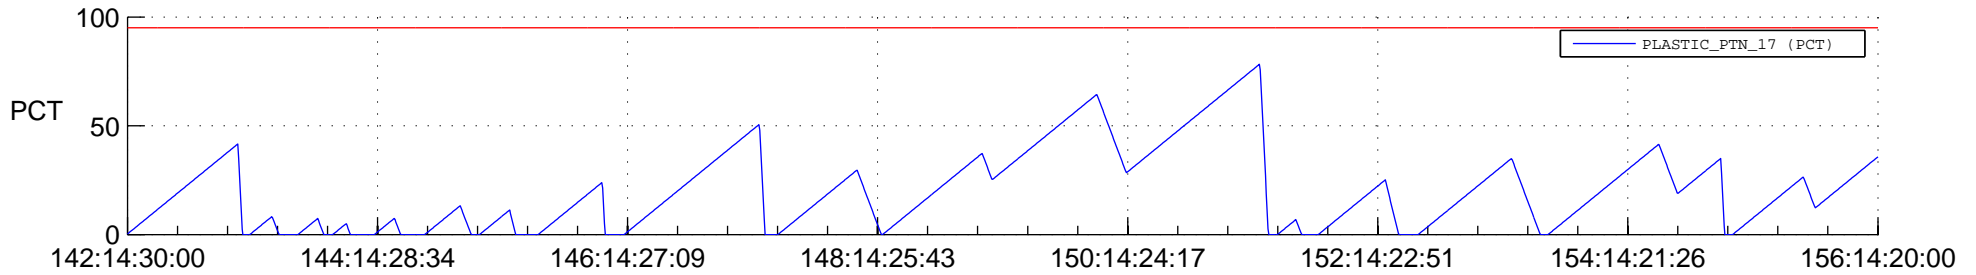

STEREO BEHIND SSR PCT Full Prediction

SWAVES_Percent_Full_Prediction

IMPACT_Percent_Full_Prediction

PLASTIC_Percent_Full_Prediction

Spacecraft_DownLink_Rate