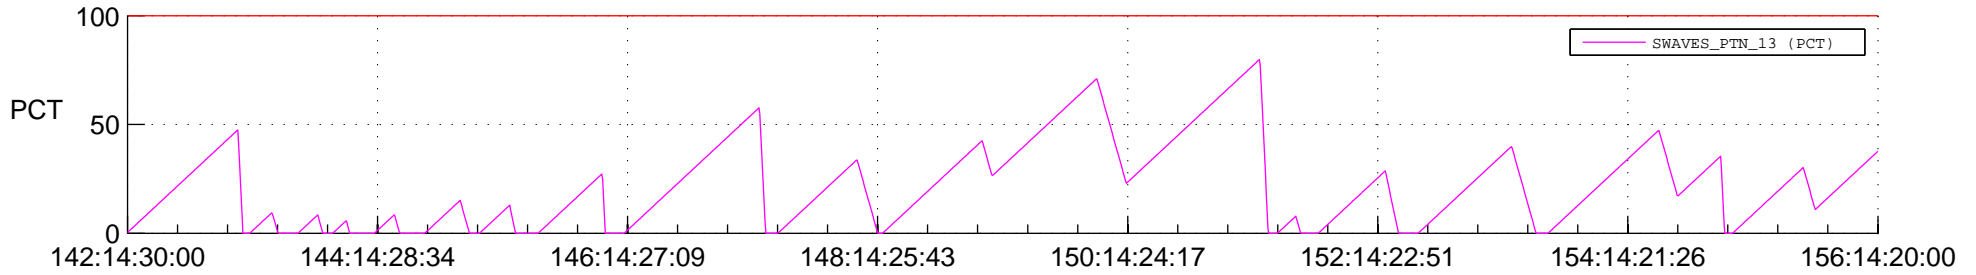

STEREO BEHIND SSR PCT Full Prediction

SWAVES_Percent_Full_Prediction

IMPACT_Percent_Full_Prediction

PLASTIC_Percent_Full_Prediction

Spacecraft_DownLink_Rate