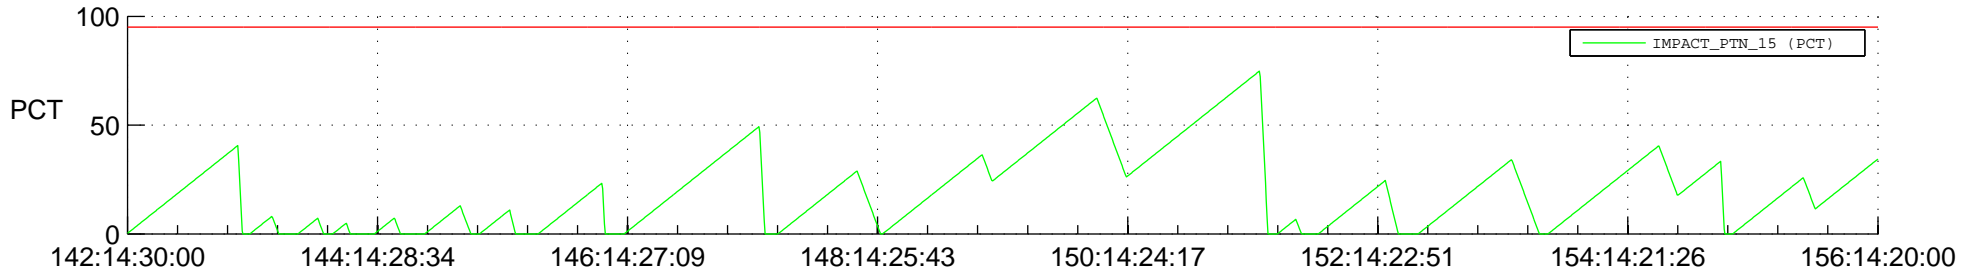

STEREO BEHIND SSR PCT Full Prediction

SWAVES_Percent_Full_Prediction

IMPACT_Percent_Full_Prediction

PLASTIC_Percent_Full_Prediction

Spacecraft_DownLink_Rate