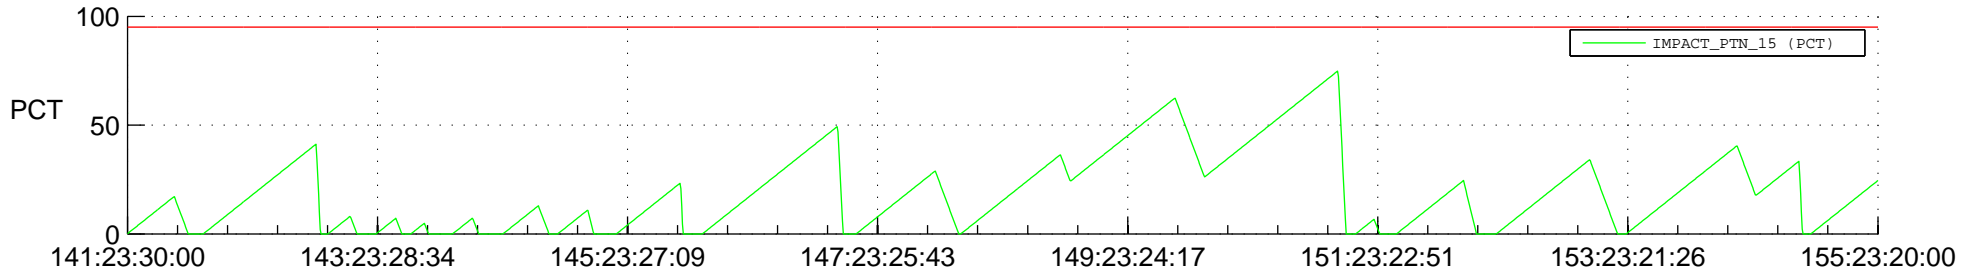

STEREO BEHIND SSR PCT Full Prediction

SWAVES_Percent_Full_Prediction

IMPACT_Percent_Full_Prediction

PLASTIC_Percent_Full_Prediction

Spacecraft_DownLink_Rate