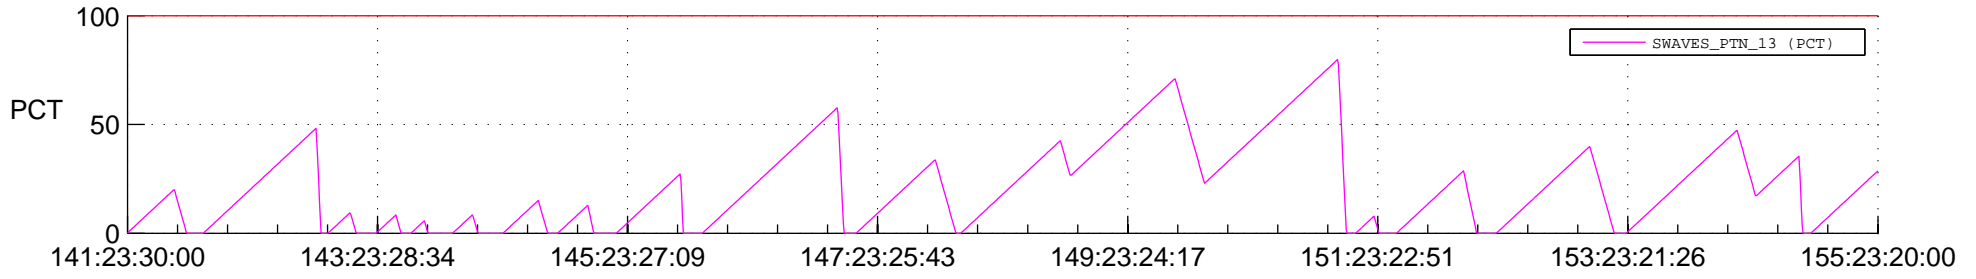

STEREO BEHIND SSR PCT Full Prediction

SWAVES_Percent_Full_Prediction

IMPACT_Percent_Full_Prediction

PLASTIC_Percent_Full_Prediction

Spacecraft_DownLink_Rate