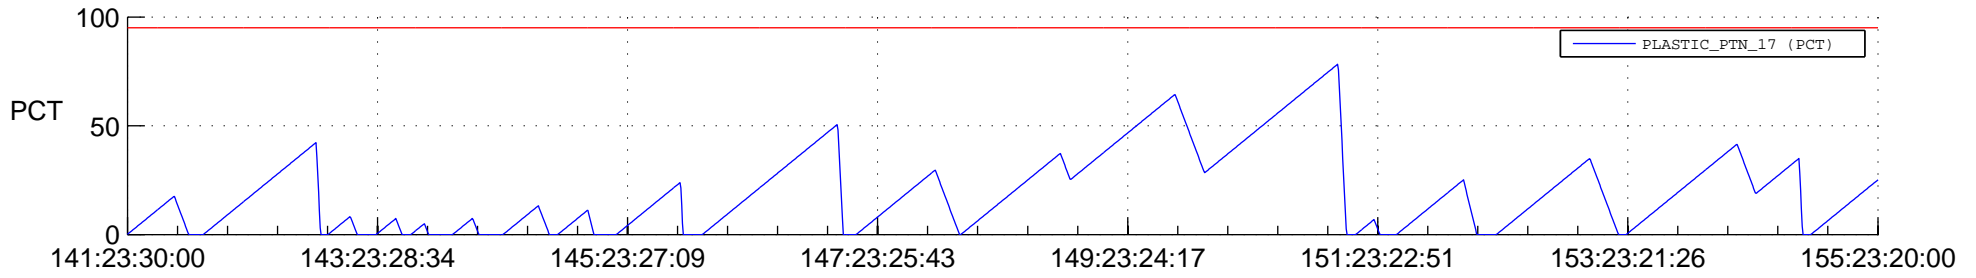

STEREO BEHIND SSR PCT Full Prediction

SWAVES_Percent_Full_Prediction

IMPACT_Percent_Full_Prediction

PLASTIC_Percent_Full_Prediction

Spacecraft_DownLink_Rate