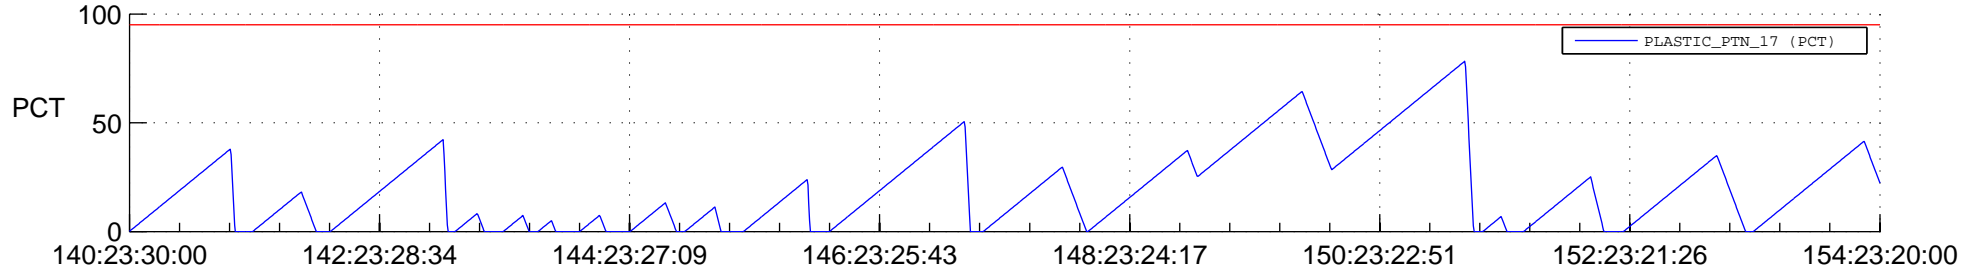

STEREO BEHIND SSR PCT Full Prediction

SWAVES_Percent_Full_Prediction

IMPACT_Percent_Full_Prediction

PLASTIC_Percent_Full_Prediction

Spacecraft_DownLink_Rate