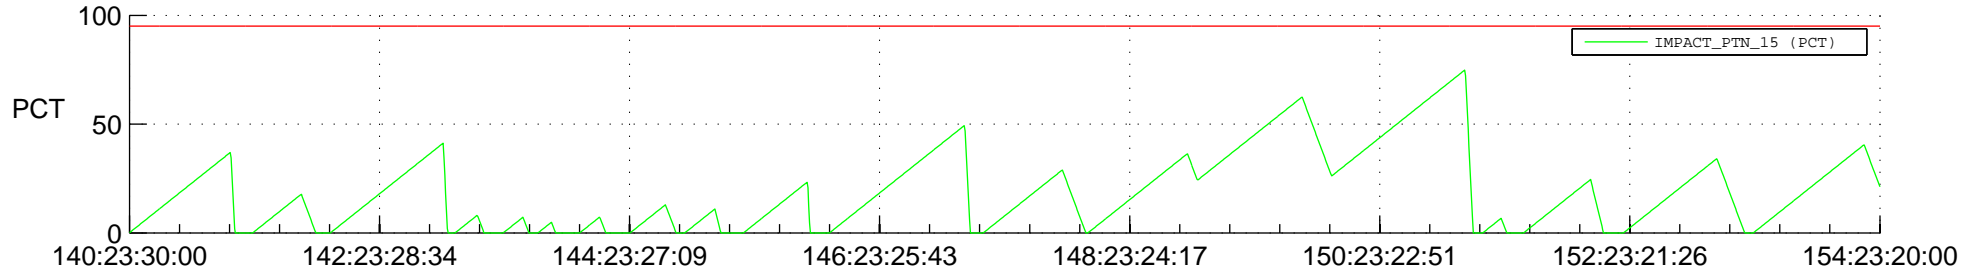

STEREO BEHIND SSR PCT Full Prediction

SWAVES_Percent_Full_Prediction

IMPACT_Percent_Full_Prediction

PLASTIC_Percent_Full_Prediction

Spacecraft_DownLink_Rate