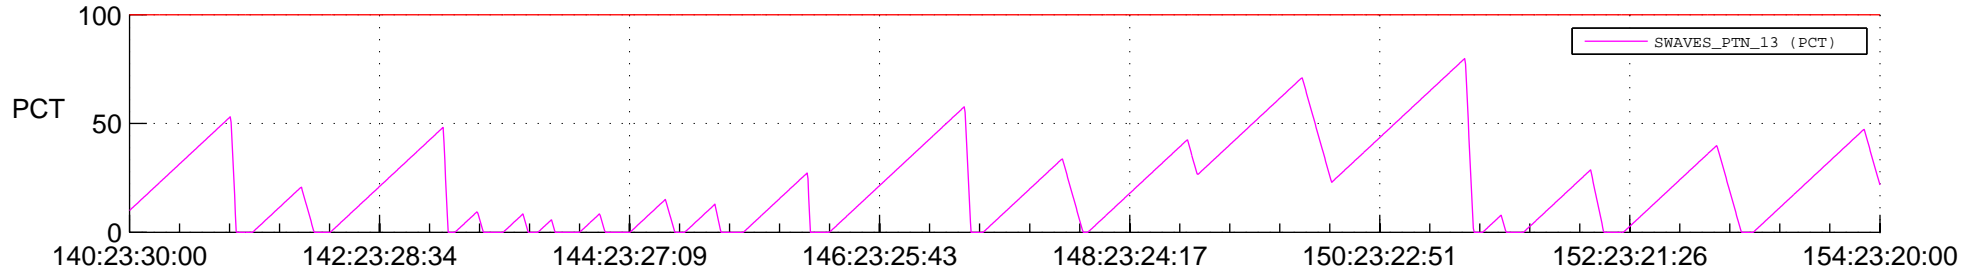

STEREO BEHIND SSR PCT Full Prediction

SWAVES_Percent_Full_Prediction

IMPACT_Percent_Full_Prediction

PLASTIC_Percent_Full_Prediction

Spacecraft_DownLink_Rate