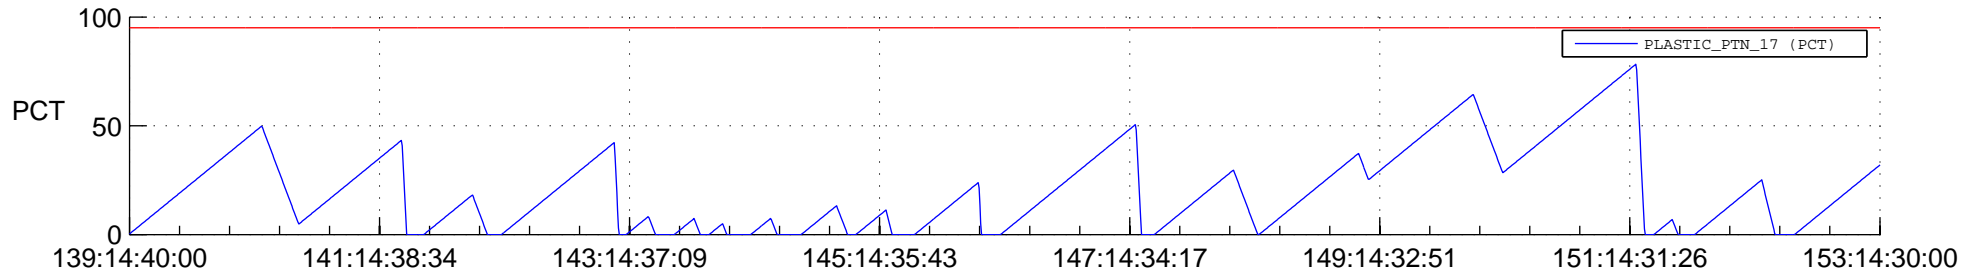

PLASTIC_Percent_Full_Prediction