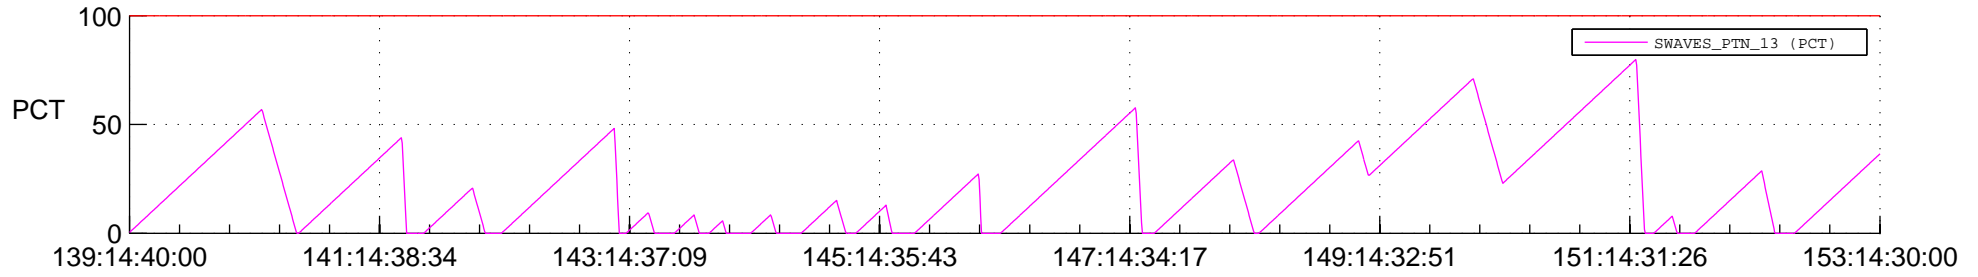

# STEREO BEHIND SSR PCT Full Prediction

## SWAVES\_Percent\_Full\_Prediction