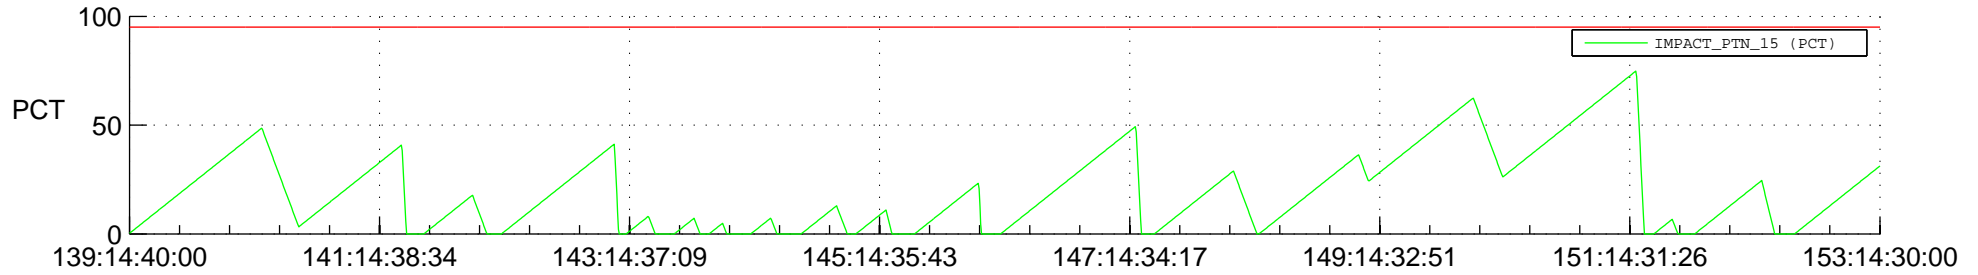

IMPACT_Percent_Full_Prediction