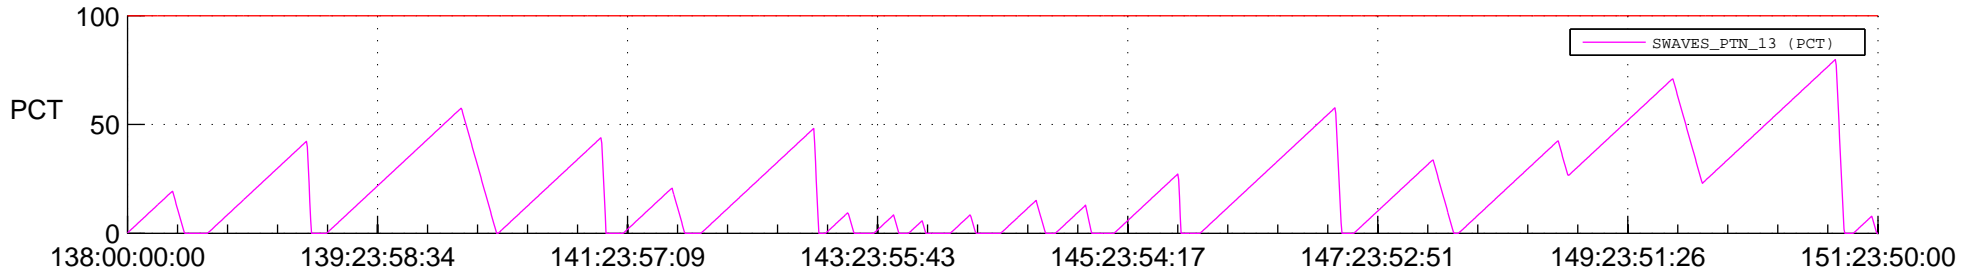

STEREO BEHIND SSR PCT Full Prediction

SWAVES_Percent_Full_Prediction

IMPACT_Percent_Full_Prediction

PLASTIC_Percent_Full_Prediction

Spacecraft_DownLink_Rate