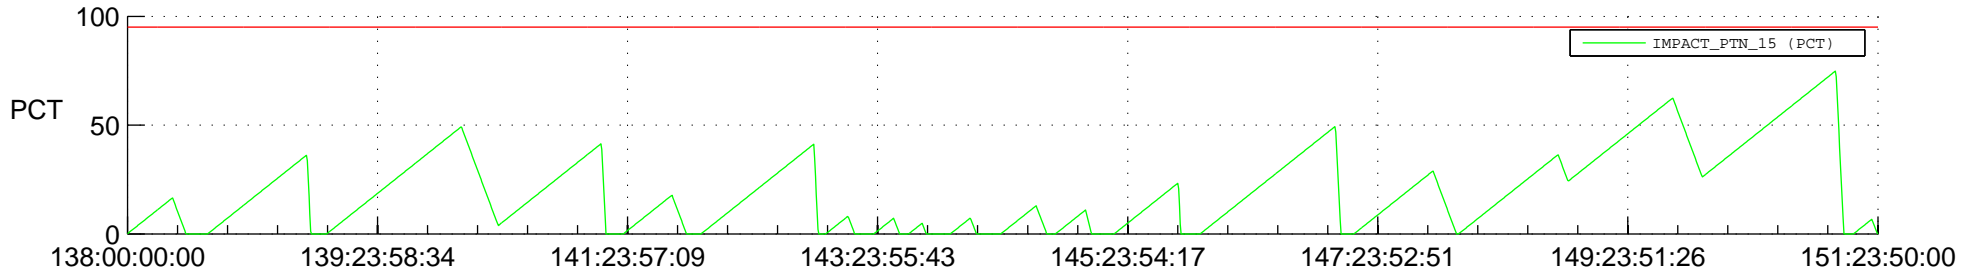

STEREO BEHIND SSR PCT Full Prediction

SWAVES_Percent_Full_Prediction

IMPACT_Percent_Full_Prediction

PLASTIC_Percent_Full_Prediction

Spacecraft_DownLink_Rate