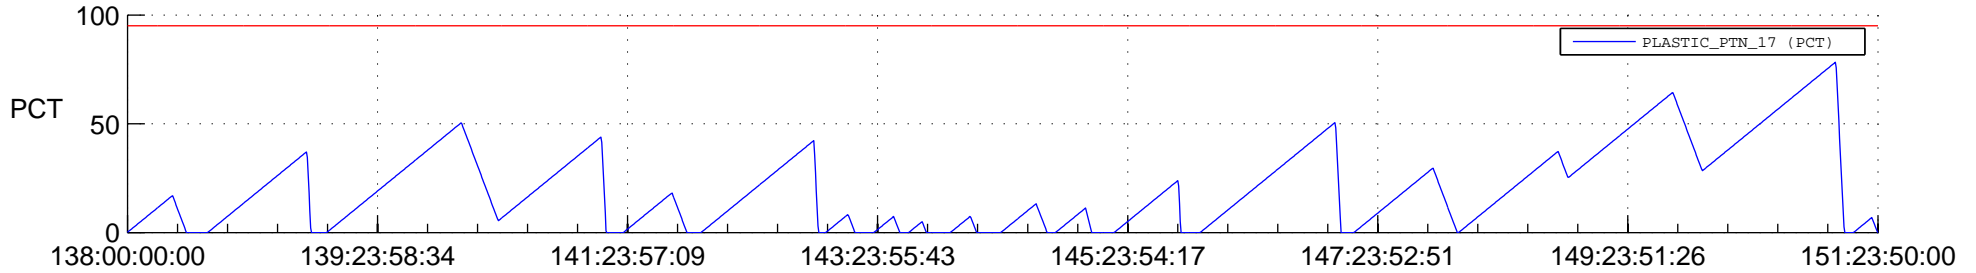

STEREO BEHIND SSR PCT Full Prediction

SWAVES_Percent_Full_Prediction

IMPACT_Percent_Full_Prediction

PLASTIC_Percent_Full_Prediction

Spacecraft_DownLink_Rate