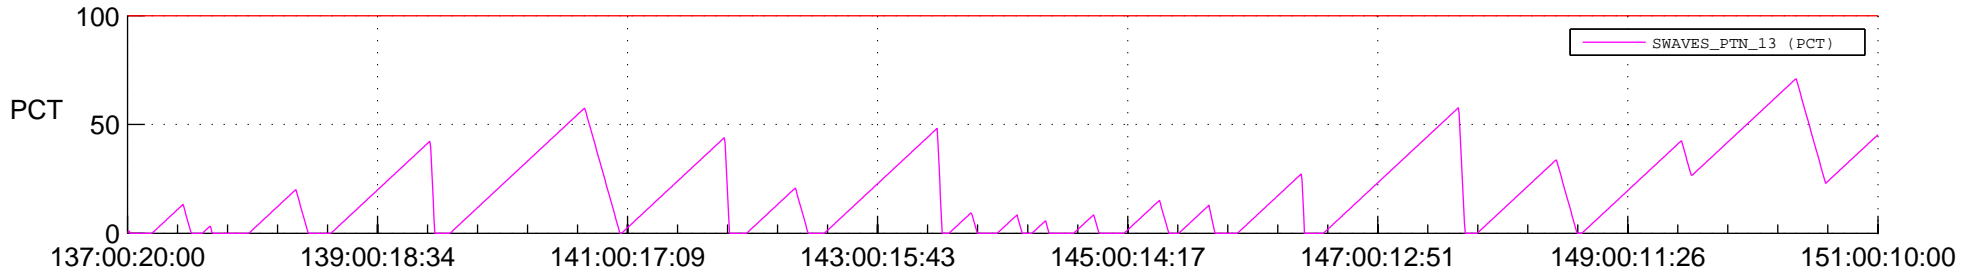

STEREO BEHIND SSR PCT Full Prediction

SWAVES_Percent_Full_Prediction

IMPACT_Percent_Full_Prediction

PLASTIC_Percent_Full_Prediction

Spacecraft_DownLink_Rate

Ground Time (2014:137:00:20:00.000 -2014:151:00:10:00.000)