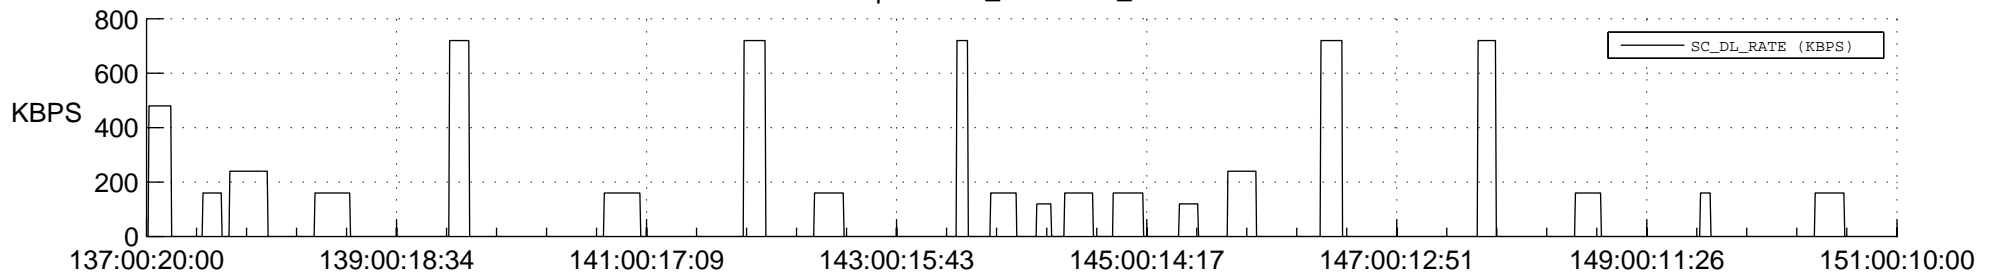

STEREO BEHIND SSR PCT Full Prediction

SWAVES_Percent_Full_Prediction

IMPACT_Percent_Full_Prediction

PLASTIC_Percent_Full_Prediction

Spacecraft_DownLink_Rate

Ground Time (2014:137:00:20:00.000 -2014:151:00:10:00.000)