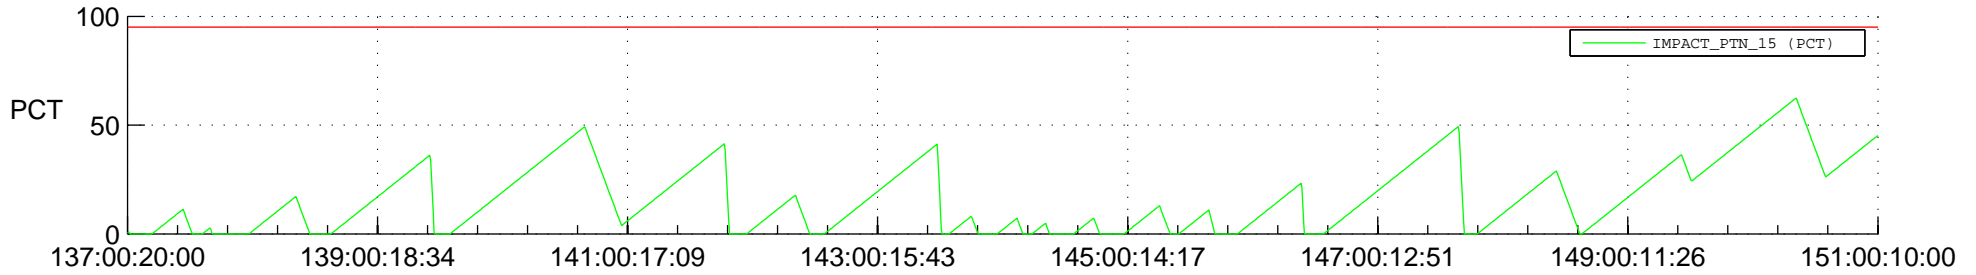

STEREO BEHIND SSR PCT Full Prediction

SWAVES_Percent_Full_Prediction

IMPACT_Percent_Full_Prediction

PLASTIC_Percent_Full_Prediction

Spacecraft_DownLink_Rate

Ground Time (2014:137:00:20:00.000 -2014:151:00:10:00.000)