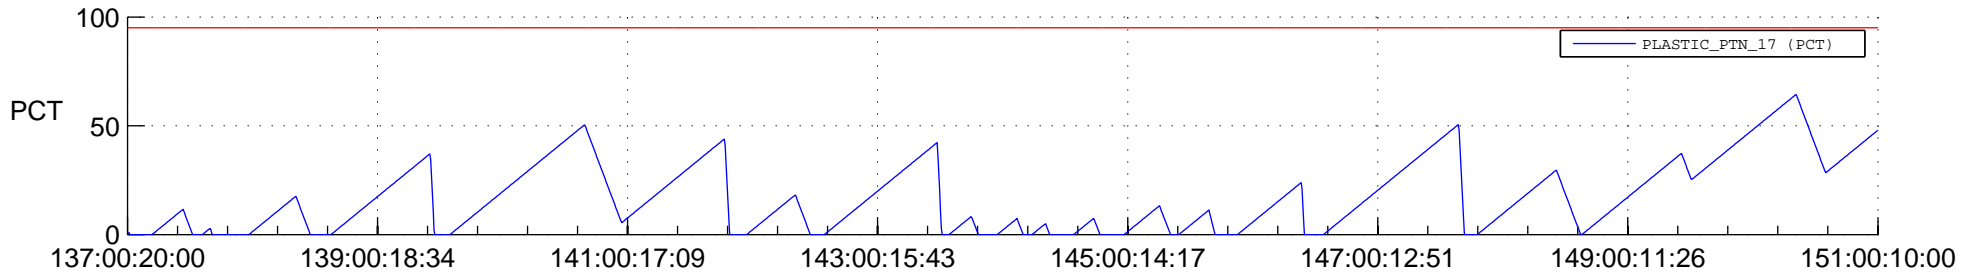

STEREO BEHIND SSR PCT Full Prediction

SWAVES_Percent_Full_Prediction

IMPACT_Percent_Full_Prediction

PLASTIC_Percent_Full_Prediction

Spacecraft_DownLink_Rate

Ground Time (2014:137:00:20:00.000 -2014:151:00:10:00.000)