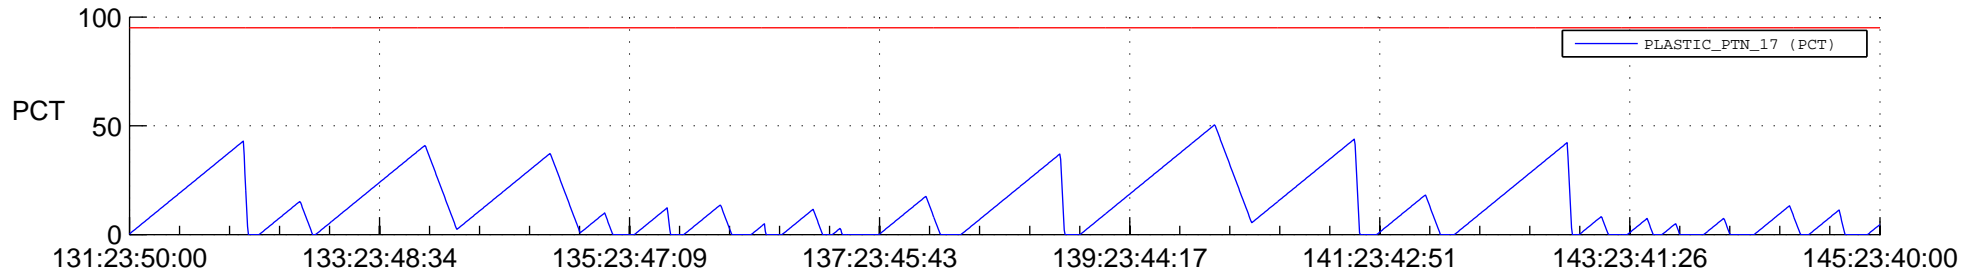

STEREO BEHIND SSR PCT Full Prediction

SWAVES_Percent_Full_Prediction

IMPACT_Percent_Full_Prediction

PLASTIC_Percent_Full_Prediction

Spacecraft_DownLink_Rate