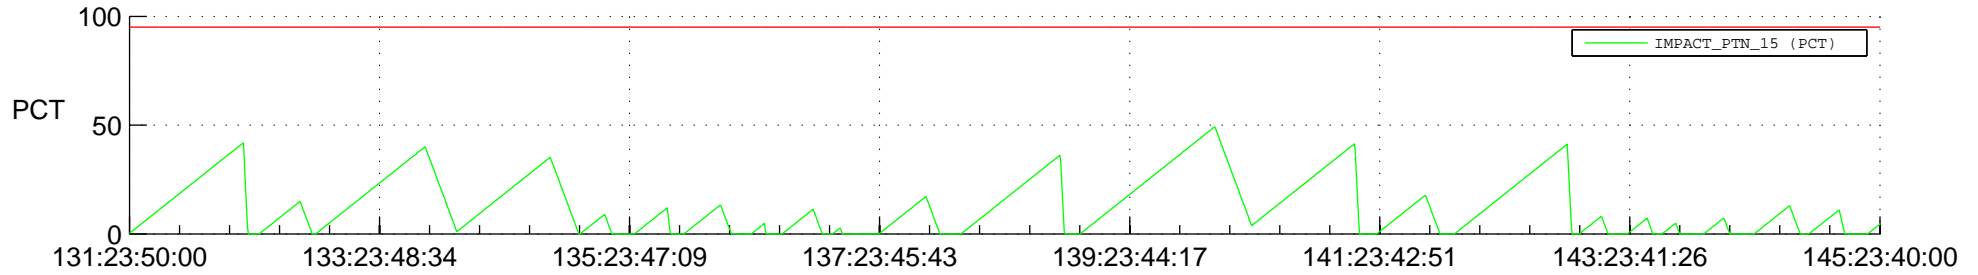

STEREO BEHIND SSR PCT Full Prediction

SWAVES_Percent_Full_Prediction

IMPACT_Percent_Full_Prediction

PLASTIC_Percent_Full_Prediction

Spacecraft_DownLink_Rate