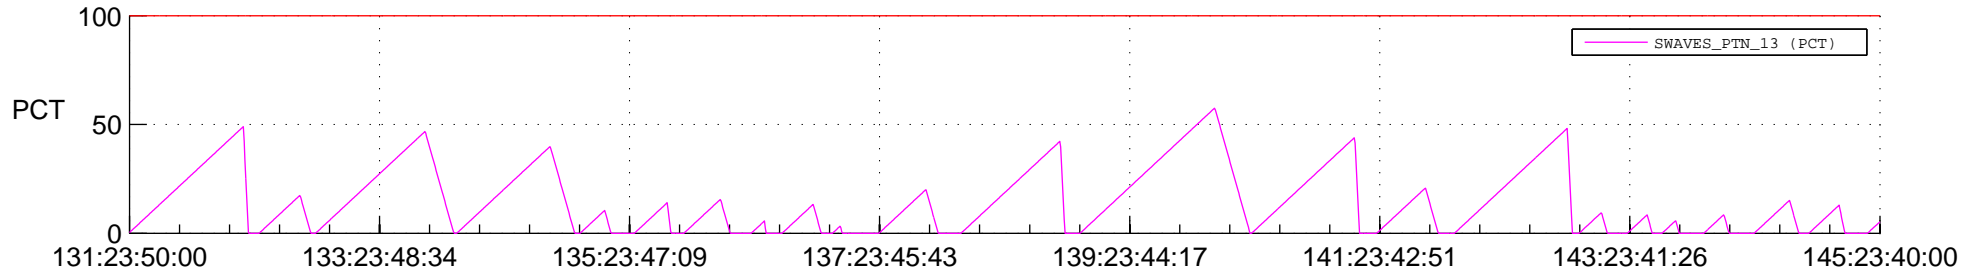

STEREO BEHIND SSR PCT Full Prediction

SWAVES_Percent_Full_Prediction

IMPACT_Percent_Full_Prediction

PLASTIC_Percent_Full_Prediction

Spacecraft_DownLink_Rate