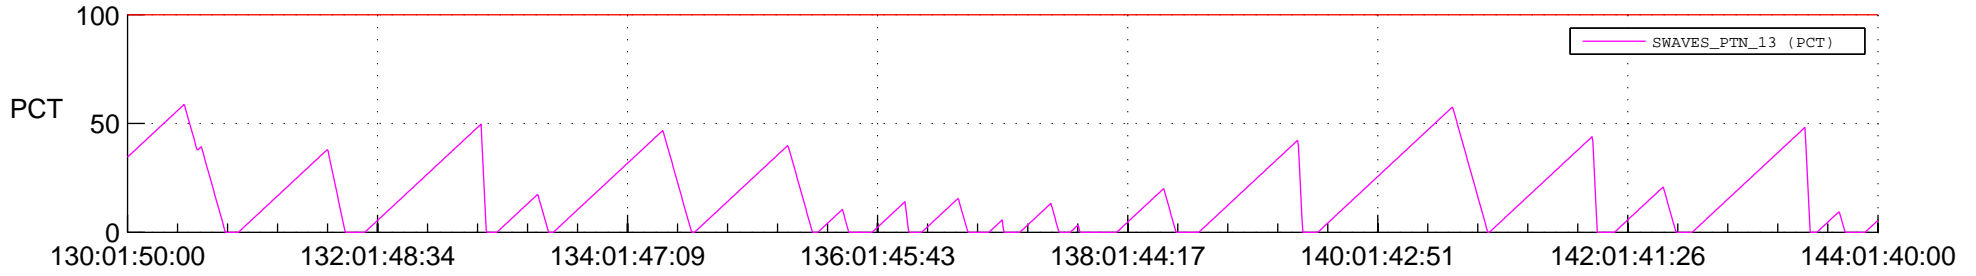

# STEREO BEHIND SSR PCT Full Prediction

## SWAVES\_Percent\_Full\_Prediction

## Spacecraft\_DownLink\_Rate

Ground Time (2014:130:01:50:00.000 -2014:144:01:40:00.000)