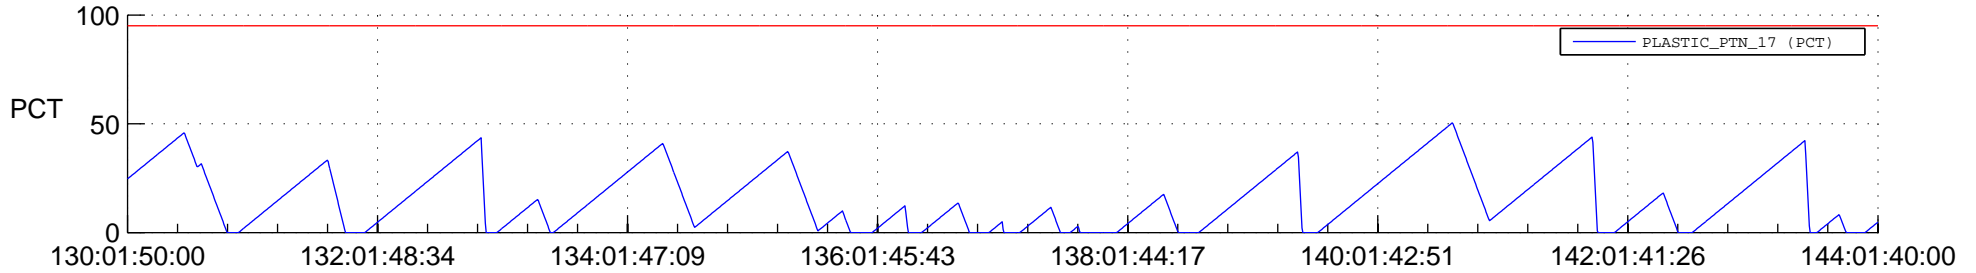

# STEREO BEHIND SSR PCT Full Prediction

## SWAVES\_Percent\_Full\_Prediction

## Spacecraft\_DownLink\_Rate

Ground Time (2014:130:01:50:00.000 -2014:144:01:40:00.000)