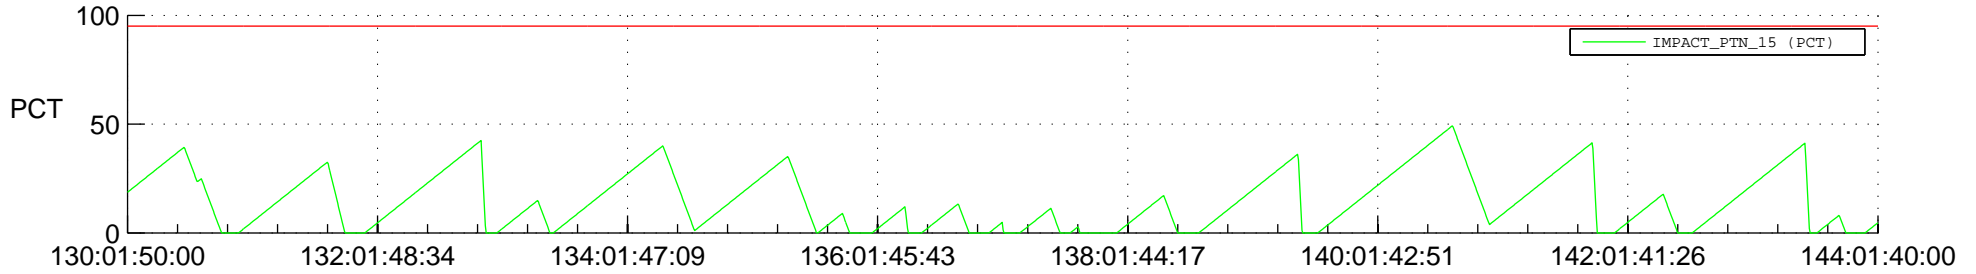

IMPACT_Percent_Full_Prediction