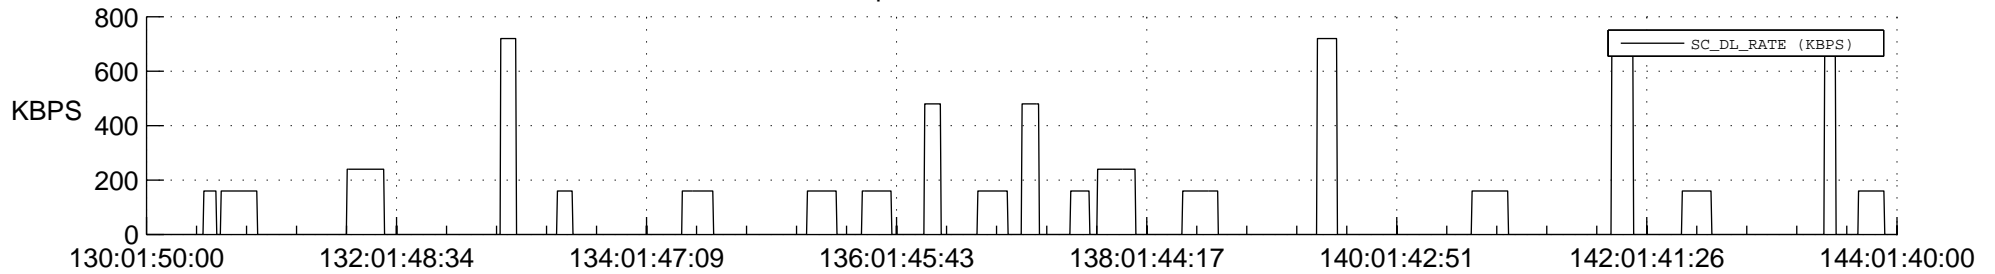

## Spacecraft\_DownLink\_Rate

Ground Time (2014:130:01:50:00.000 -2014:144:01:40:00.000)