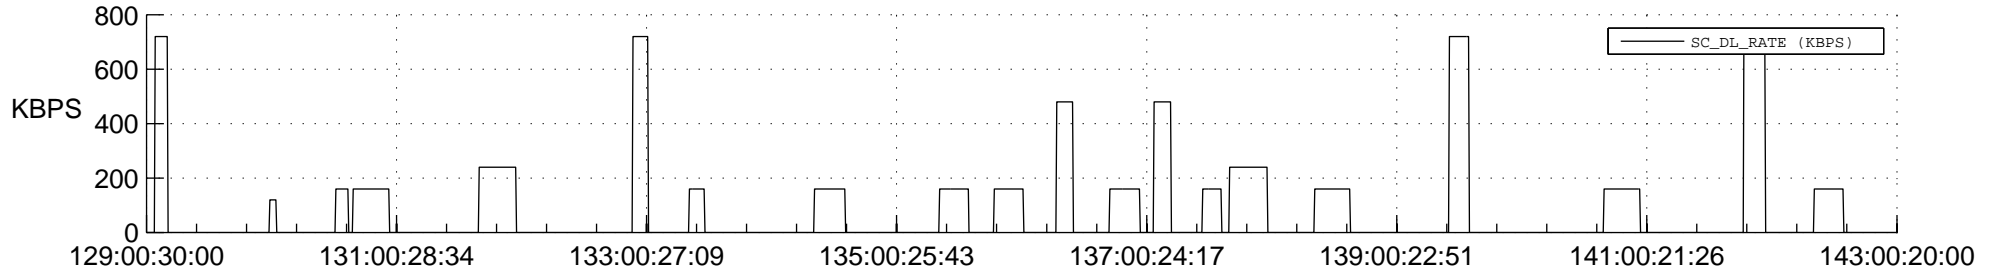

STEREO BEHIND SSR PCT Full Prediction

SWAVES_Percent_Full_Prediction

IMPACT_Percent_Full_Prediction

PLASTIC_Percent_Full_Prediction

Spacecraft_DownLink_Rate

Ground Time (2014:129:00:30:00.000 -2014:143:00:20:00.000)