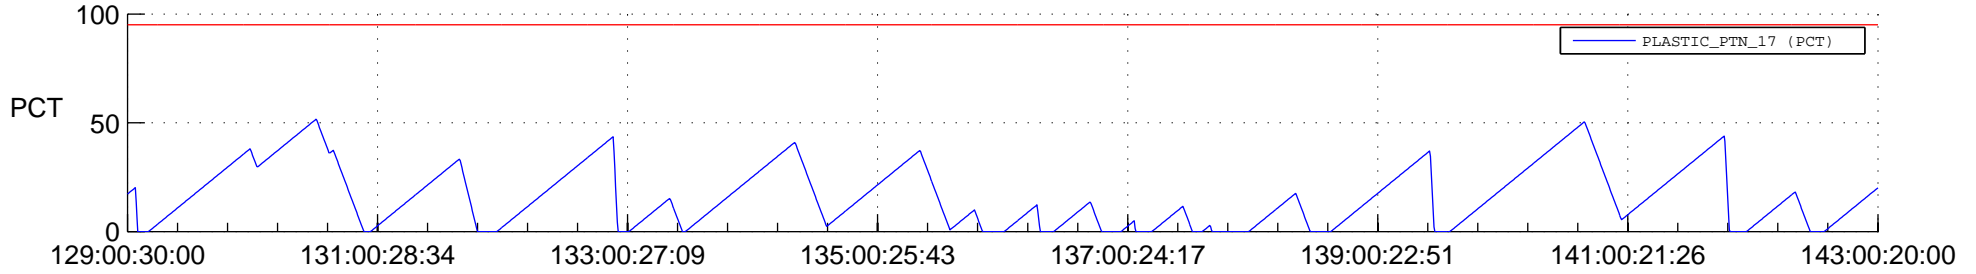

STEREO BEHIND SSR PCT Full Prediction

SWAVES_Percent_Full_Prediction

IMPACT_Percent_Full_Prediction

PLASTIC_Percent_Full_Prediction

Spacecraft_DownLink_Rate

Ground Time (2014:129:00:30:00.000 -2014:143:00:20:00.000)