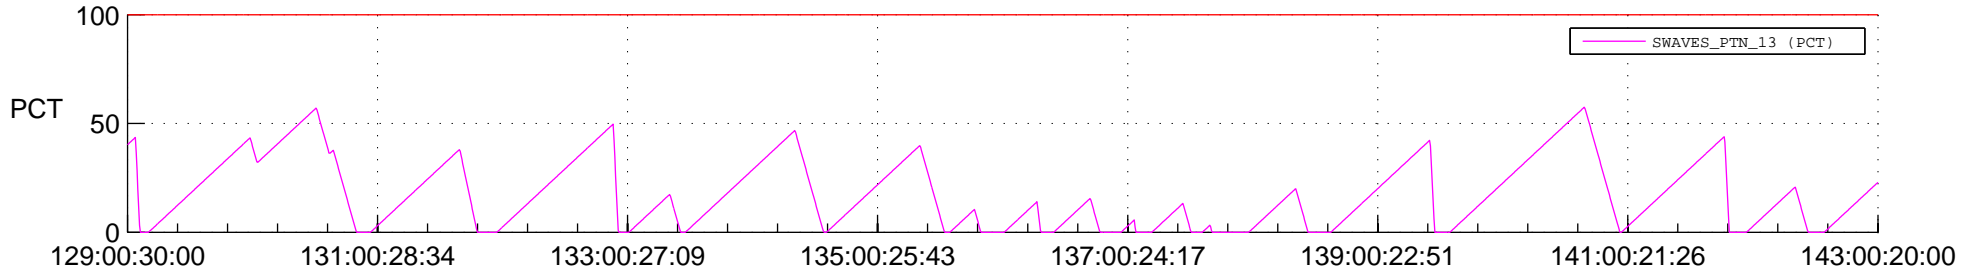

STEREO BEHIND SSR PCT Full Prediction

SWAVES_Percent_Full_Prediction

IMPACT_Percent_Full_Prediction

PLASTIC_Percent_Full_Prediction

Spacecraft_DownLink_Rate

Ground Time (2014:129:00:30:00.000 -2014:143:00:20:00.000)