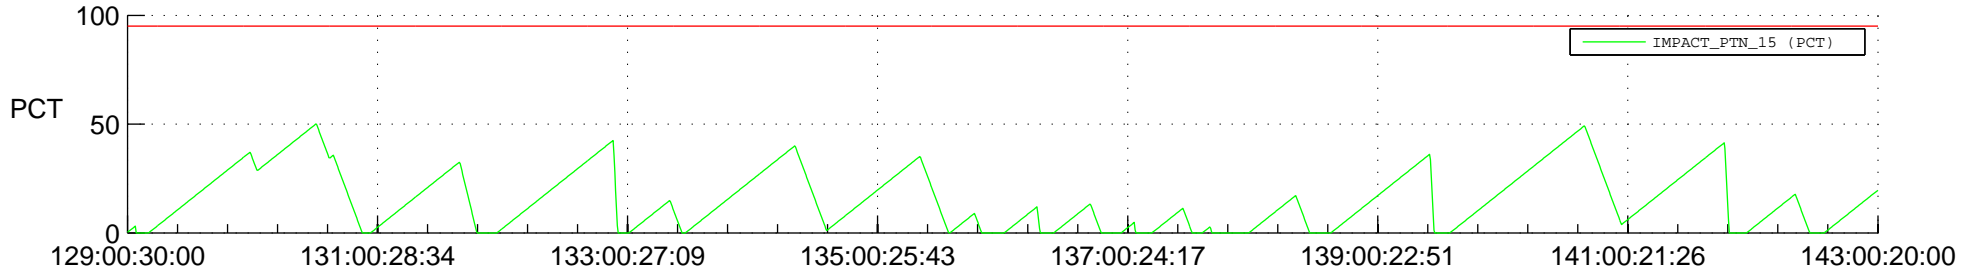

STEREO BEHIND SSR PCT Full Prediction

SWAVES_Percent_Full_Prediction

IMPACT_Percent_Full_Prediction

PLASTIC_Percent_Full_Prediction

Spacecraft_DownLink_Rate

Ground Time (2014:129:00:30:00.000 -2014:143:00:20:00.000)