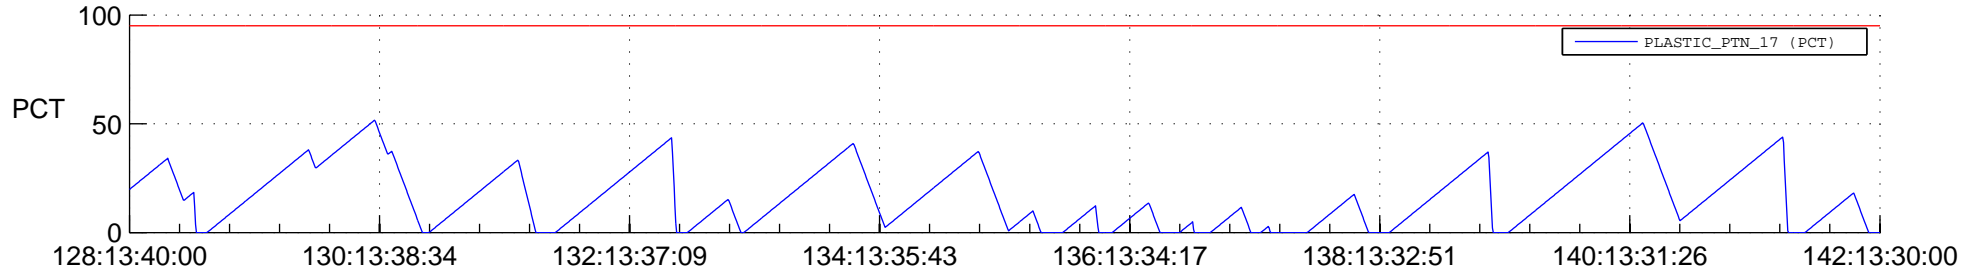

STEREO BEHIND SSR PCT Full Prediction

SWAVES_Percent_Full_Prediction

IMPACT_Percent_Full_Prediction

PLASTIC_Percent_Full_Prediction

Spacecraft_DownLink_Rate