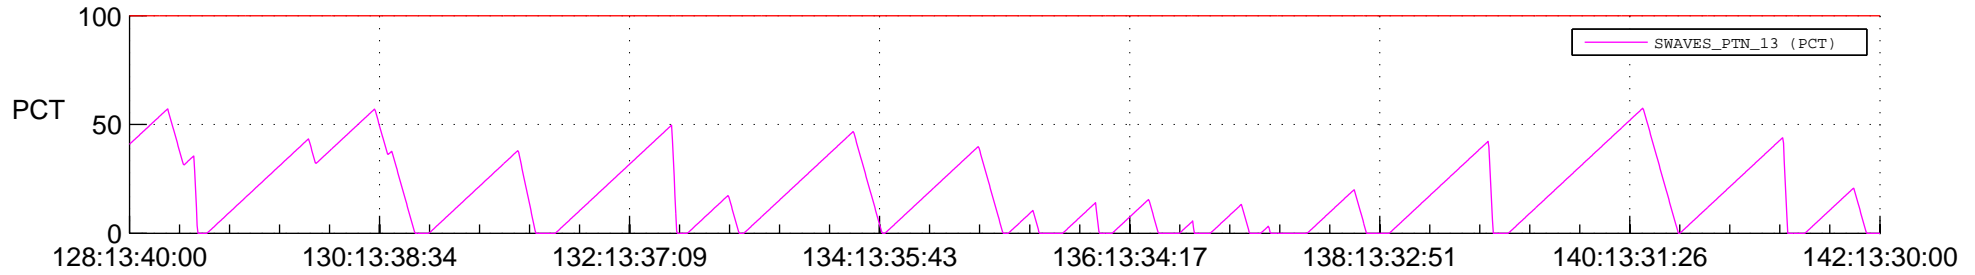

STEREO BEHIND SSR PCT Full Prediction

SWAVES_Percent_Full_Prediction

IMPACT_Percent_Full_Prediction

PLASTIC_Percent_Full_Prediction

Spacecraft_DownLink_Rate