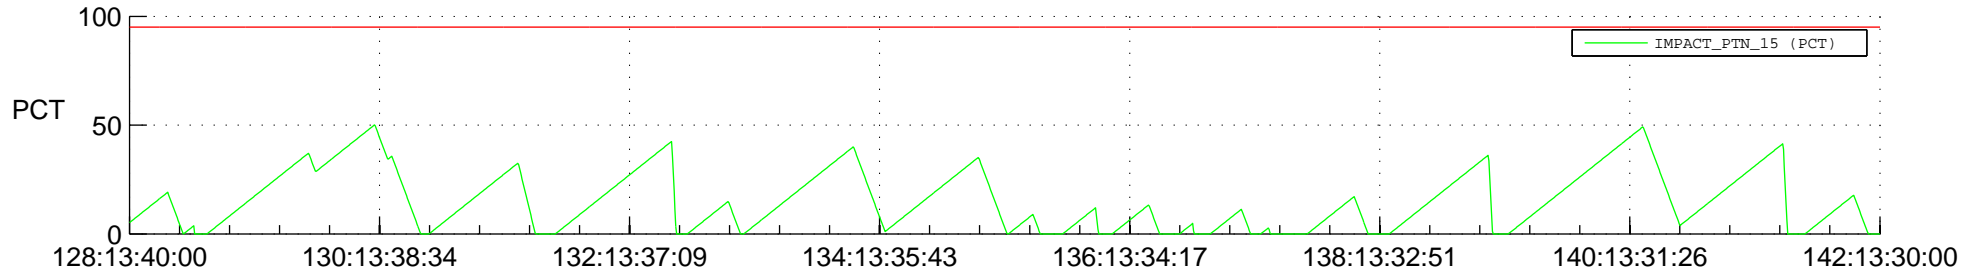

STEREO BEHIND SSR PCT Full Prediction

SWAVES_Percent_Full_Prediction

IMPACT_Percent_Full_Prediction

PLASTIC_Percent_Full_Prediction

Spacecraft_DownLink_Rate