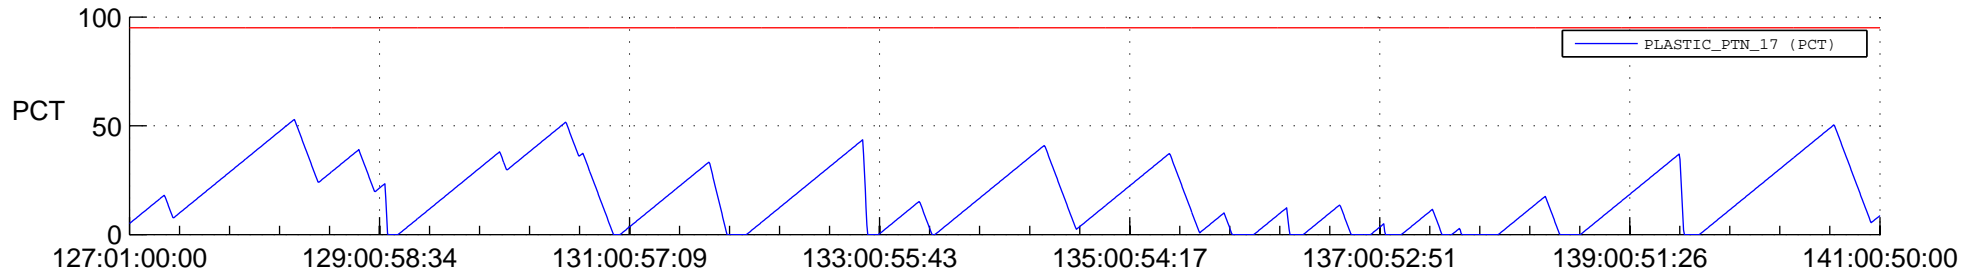

# STEREO BEHIND SSR PCT Full Prediction

## SWAVES\_Percent\_Full\_Prediction

## Spacecraft\_DownLink\_Rate

Ground Time (2014:127:01:00:00.000 -2014:141:00:50:00.000)