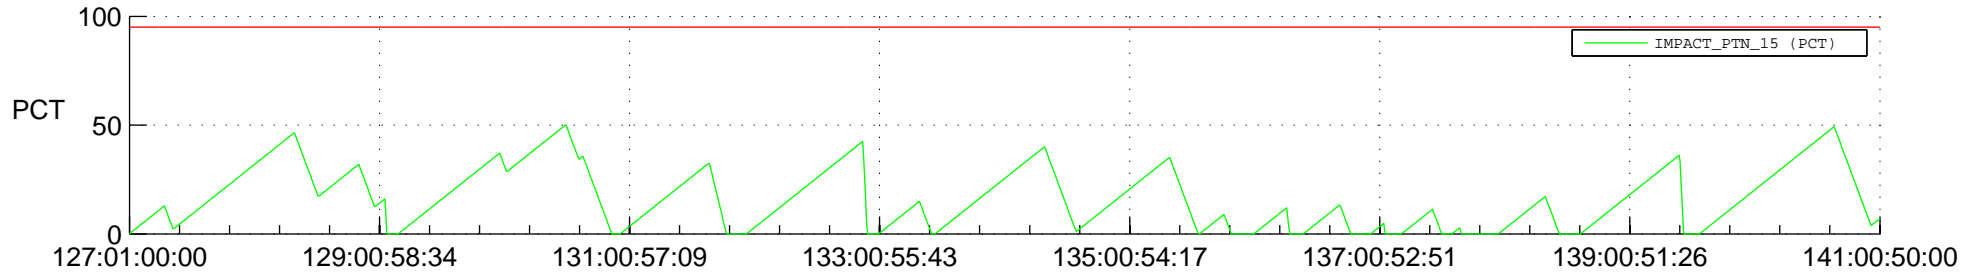

IMPACT_Percent_Full_Prediction