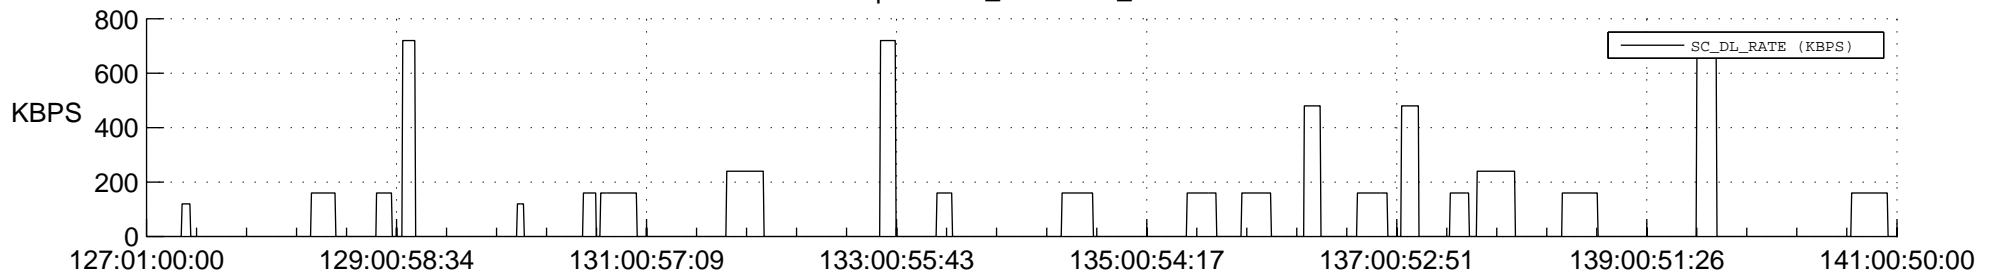

## Spacecraft\_DownLink\_Rate

Ground Time (2014:127:01:00:00.000 -2014:141:00:50:00.000)