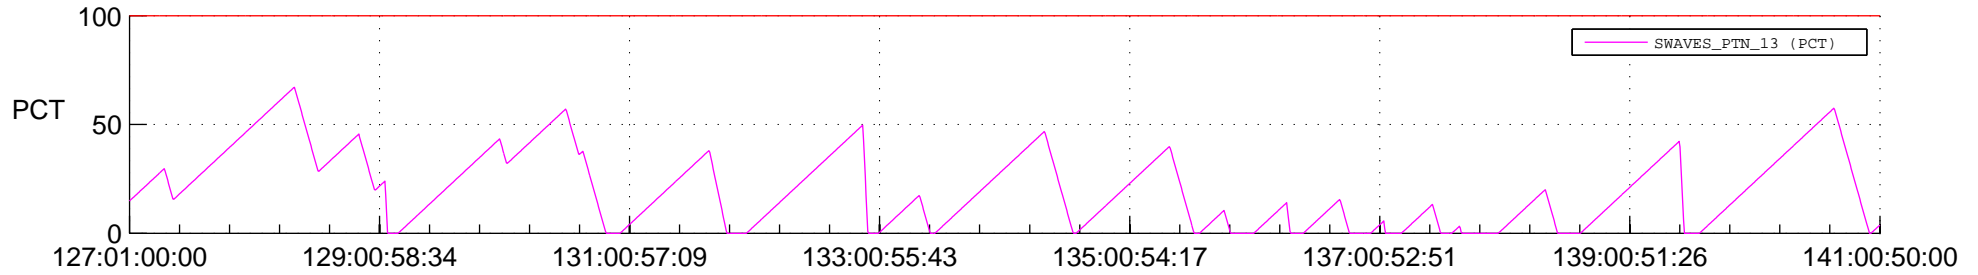

# STEREO BEHIND SSR PCT Full Prediction

## SWAVES\_Percent\_Full\_Prediction

## Spacecraft\_DownLink\_Rate

Ground Time (2014:127:01:00:00.000 -2014:141:00:50:00.000)