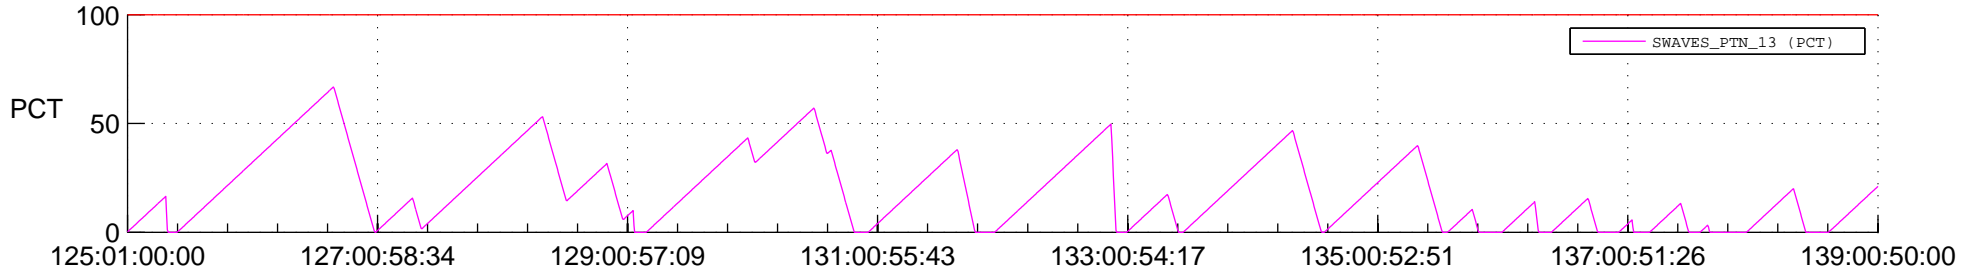

STEREO BEHIND SSR PCT Full Prediction

SWAVES_Percent_Full_Prediction

IMPACT_Percent_Full_Prediction

PLASTIC_Percent_Full_Prediction

Spacecraft_DownLink_Rate

Ground Time (2014:125:01:00:00.000 -2014:139:00:50:00.000)