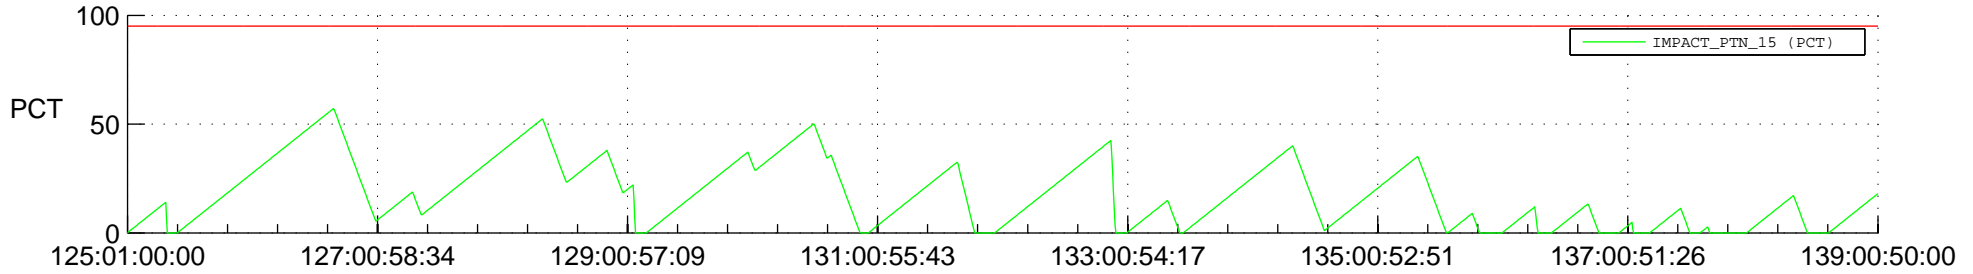

STEREO BEHIND SSR PCT Full Prediction

SWAVES_Percent_Full_Prediction

IMPACT_Percent_Full_Prediction

PLASTIC_Percent_Full_Prediction

Spacecraft_DownLink_Rate

Ground Time (2014:125:01:00:00.000 -2014:139:00:50:00.000)