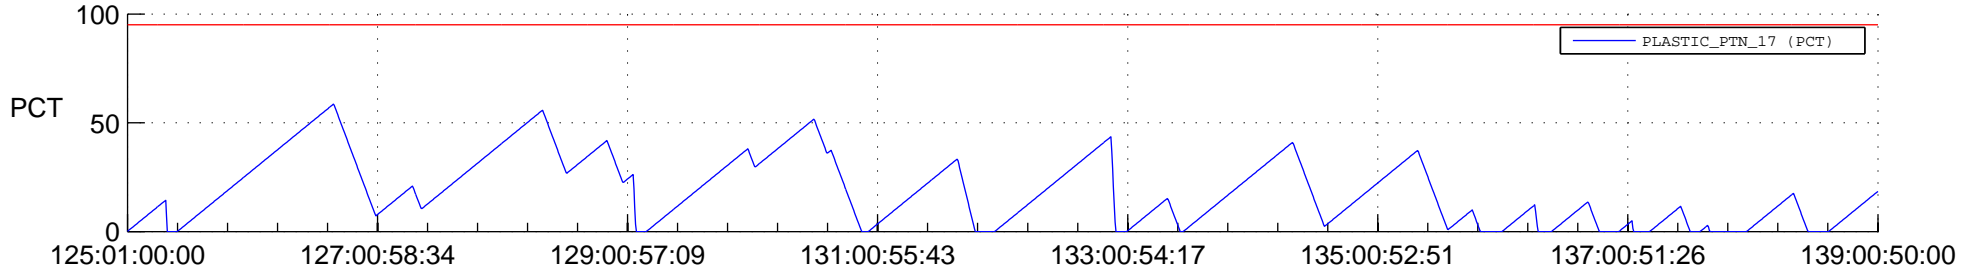

STEREO BEHIND SSR PCT Full Prediction

SWAVES_Percent_Full_Prediction

IMPACT_Percent_Full_Prediction

PLASTIC_Percent_Full_Prediction

Spacecraft_DownLink_Rate

Ground Time (2014:125:01:00:00.000 -2014:139:00:50:00.000)