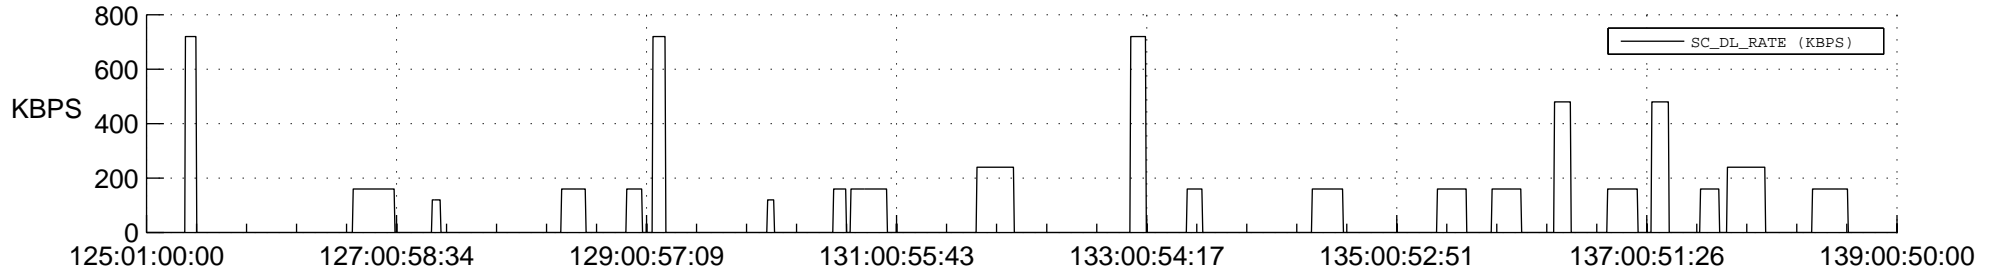

STEREO BEHIND SSR PCT Full Prediction

SWAVES_Percent_Full_Prediction

IMPACT_Percent_Full_Prediction

PLASTIC_Percent_Full_Prediction

Spacecraft_DownLink_Rate

Ground Time (2014:125:01:00:00.000 -2014:139:00:50:00.000)