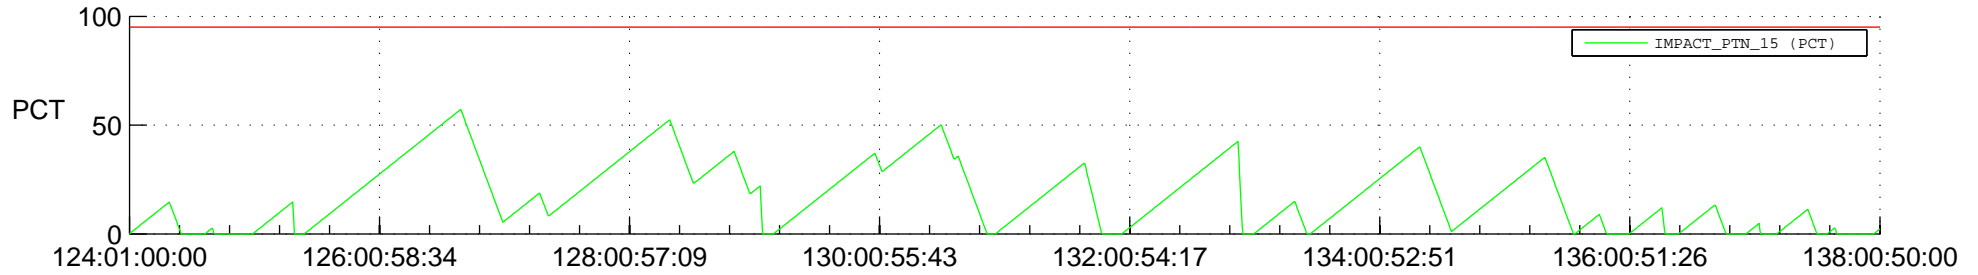

STEREO BEHIND SSR PCT Full Prediction

SWAVES_Percent_Full_Prediction

IMPACT_Percent_Full_Prediction

PLASTIC_Percent_Full_Prediction

Spacecraft_DownLink_Rate

Ground Time (2014:124:01:00:00.000 -2014:138:00:50:00.000)