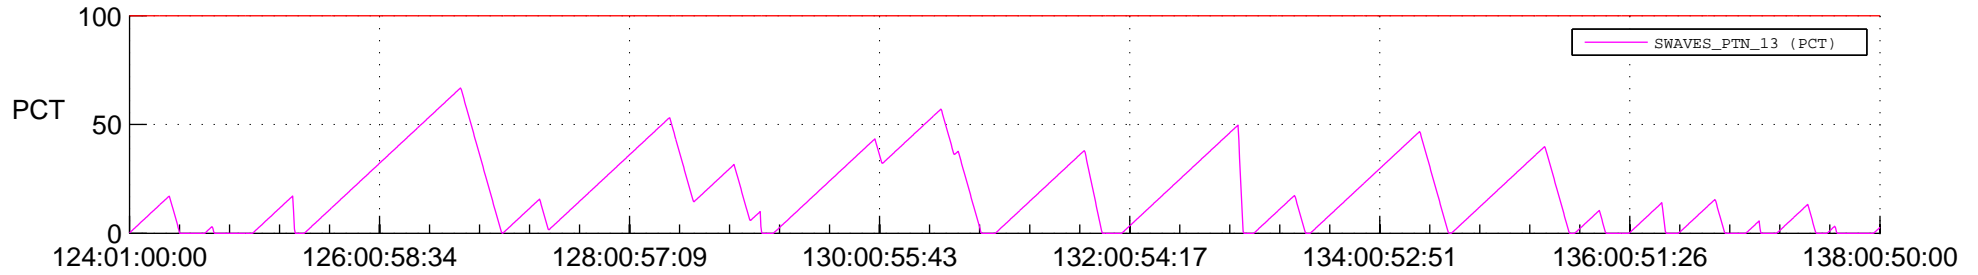

STEREO BEHIND SSR PCT Full Prediction

SWAVES_Percent_Full_Prediction

IMPACT_Percent_Full_Prediction

PLASTIC_Percent_Full_Prediction

Spacecraft_DownLink_Rate

Ground Time (2014:124:01:00:00.000 -2014:138:00:50:00.000)