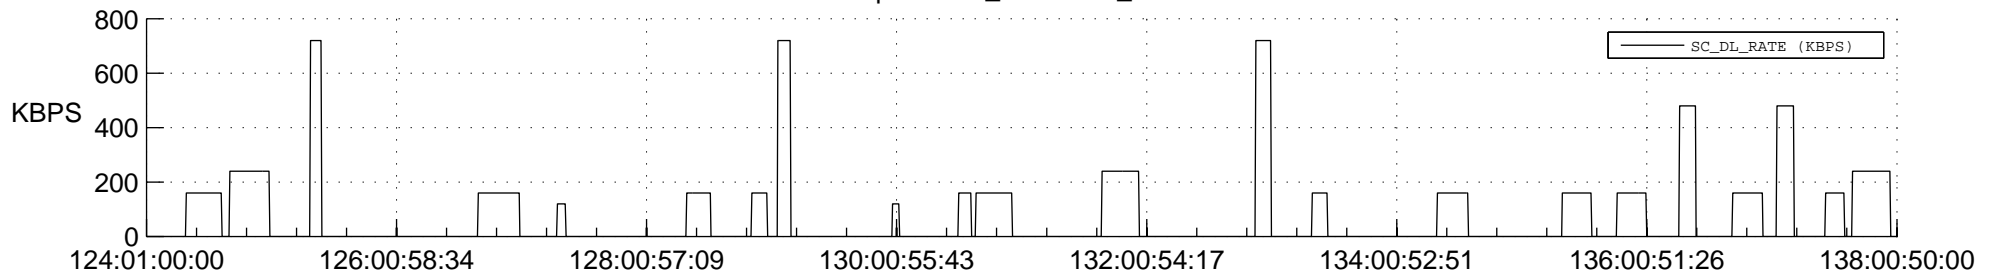

STEREO BEHIND SSR PCT Full Prediction

SWAVES_Percent_Full_Prediction

IMPACT_Percent_Full_Prediction

PLASTIC_Percent_Full_Prediction

Spacecraft_DownLink_Rate

Ground Time (2014:124:01:00:00.000 -2014:138:00:50:00.000)