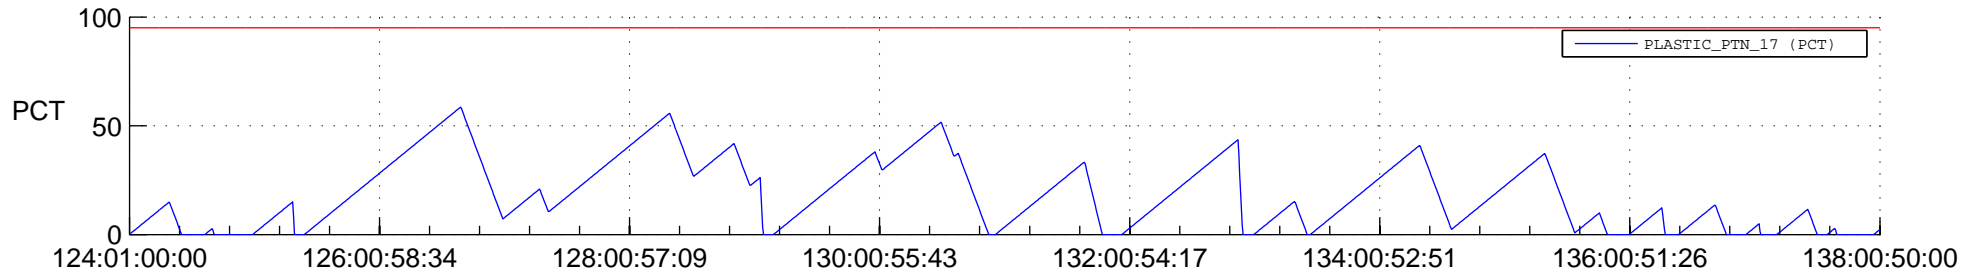

STEREO BEHIND SSR PCT Full Prediction

SWAVES_Percent_Full_Prediction

IMPACT_Percent_Full_Prediction

PLASTIC_Percent_Full_Prediction

Spacecraft_DownLink_Rate

Ground Time (2014:124:01:00:00.000 -2014:138:00:50:00.000)