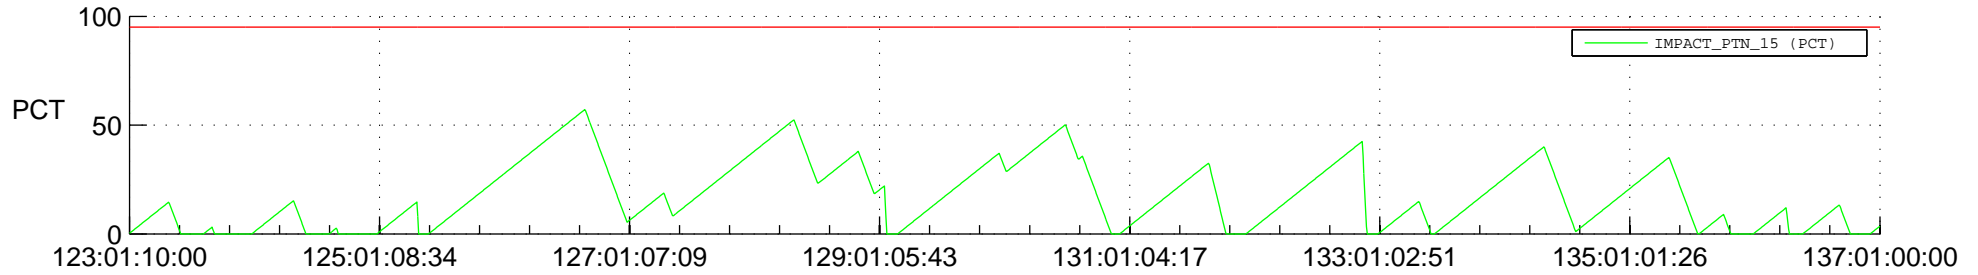

IMPACT_Percent_Full_Prediction