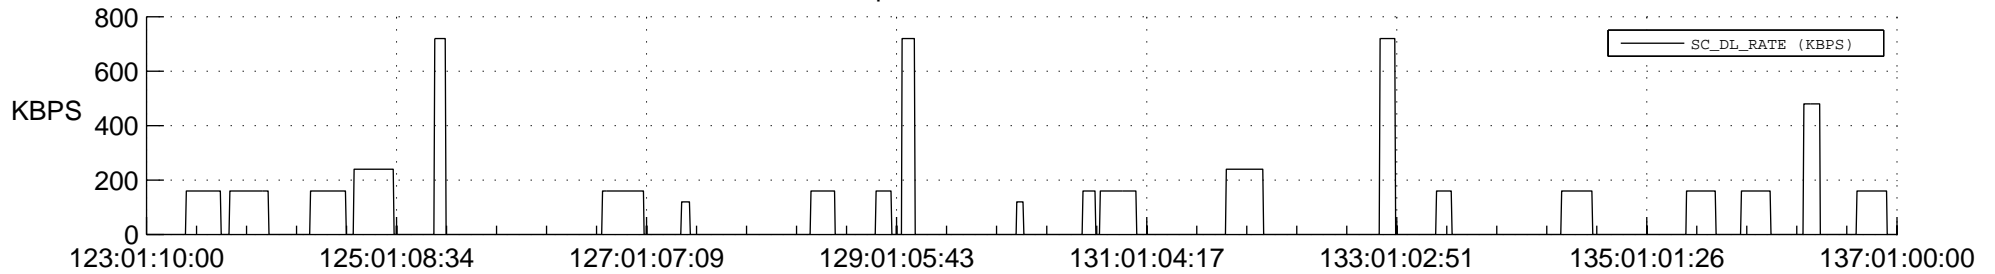

## Spacecraft\_DownLink\_Rate

Ground Time (2014:123:01:10:00.000 -2014:137:01:00:00.000)