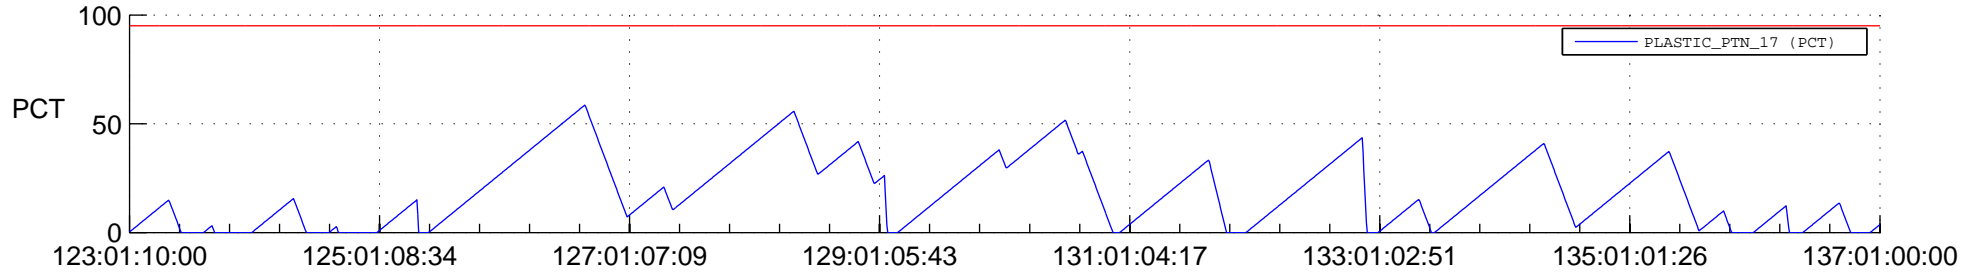

# STEREO BEHIND SSR PCT Full Prediction

## SWAVES\_Percent\_Full\_Prediction

## Spacecraft\_DownLink\_Rate

Ground Time (2014:123:01:10:00.000 -2014:137:01:00:00.000)