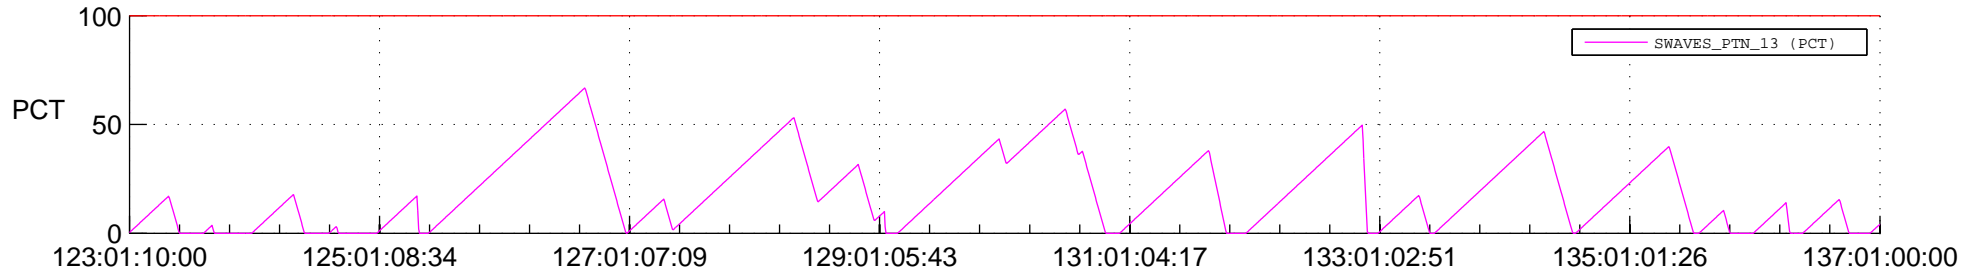

# STEREO BEHIND SSR PCT Full Prediction

## SWAVES\_Percent\_Full\_Prediction

## Spacecraft\_DownLink\_Rate

Ground Time (2014:123:01:10:00.000 -2014:137:01:00:00.000)