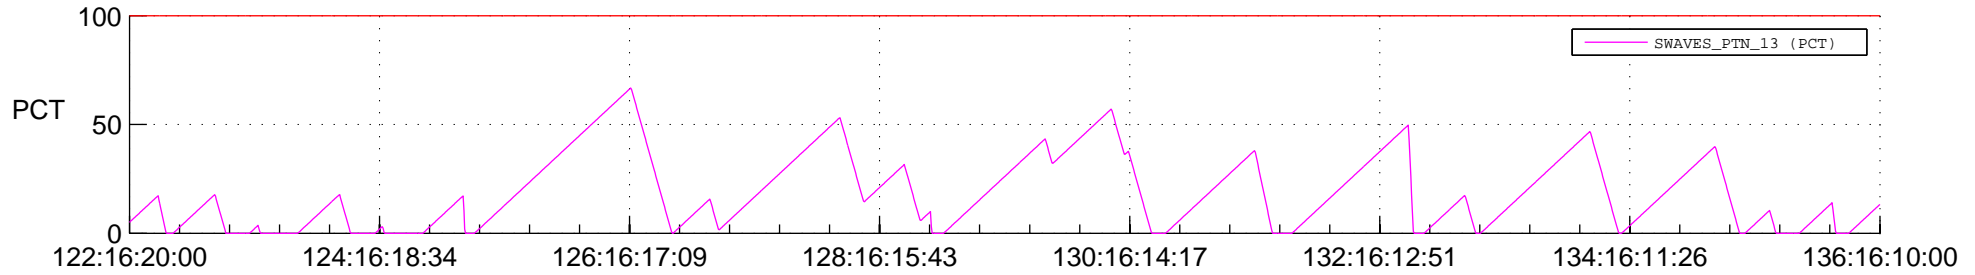

STEREO BEHIND SSR PCT Full Prediction

SWAVES_Percent_Full_Prediction

IMPACT_Percent_Full_Prediction

PLASTIC_Percent_Full_Prediction

Spacecraft_DownLink_Rate