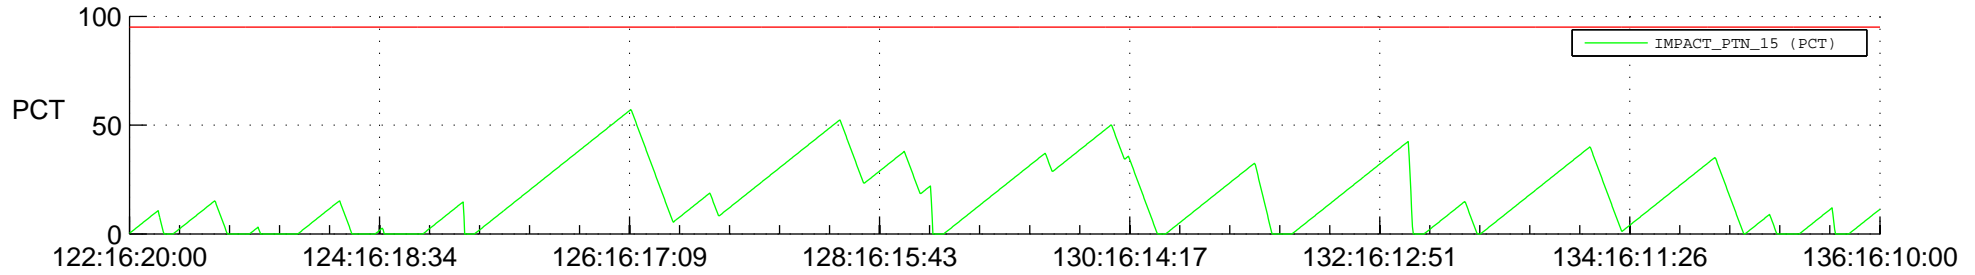

STEREO BEHIND SSR PCT Full Prediction

SWAVES_Percent_Full_Prediction

IMPACT_Percent_Full_Prediction

PLASTIC_Percent_Full_Prediction

Spacecraft_DownLink_Rate