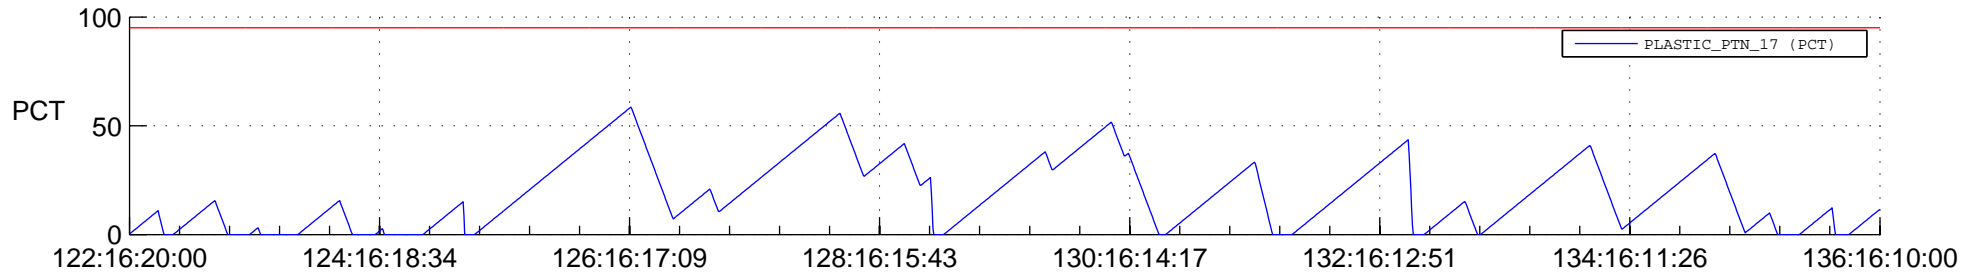

STEREO BEHIND SSR PCT Full Prediction

SWAVES_Percent_Full_Prediction

IMPACT_Percent_Full_Prediction

PLASTIC_Percent_Full_Prediction

Spacecraft_DownLink_Rate