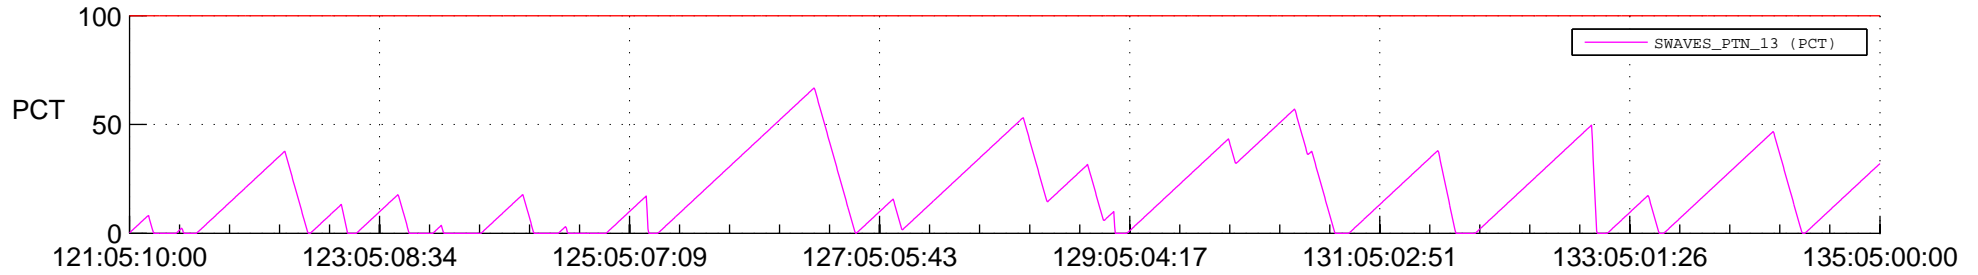

STEREO BEHIND SSR PCT Full Prediction

SWAVES_Percent_Full_Prediction

IMPACT_Percent_Full_Prediction

PLASTIC_Percent_Full_Prediction

Spacecraft_DownLink_Rate