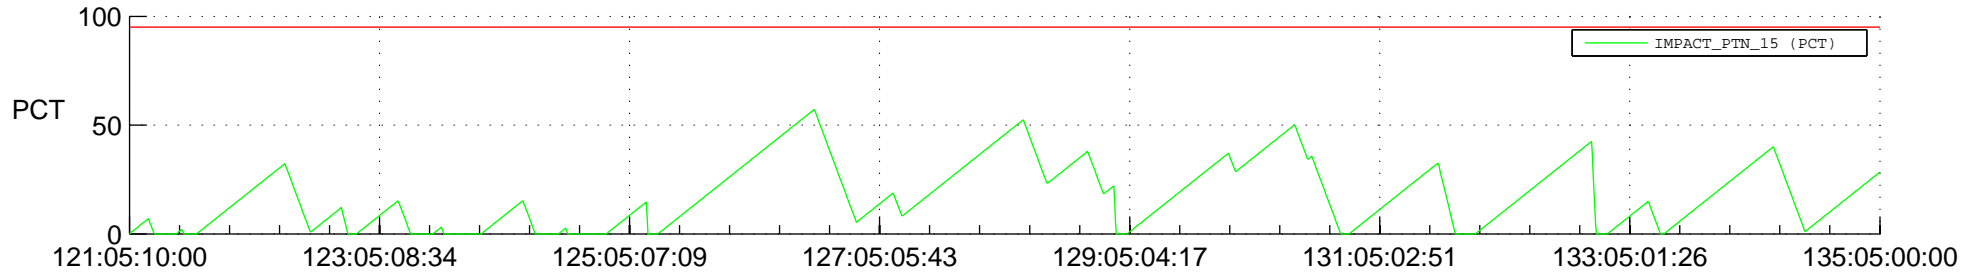

STEREO BEHIND SSR PCT Full Prediction

SWAVES_Percent_Full_Prediction

IMPACT_Percent_Full_Prediction

PLASTIC_Percent_Full_Prediction

Spacecraft_DownLink_Rate