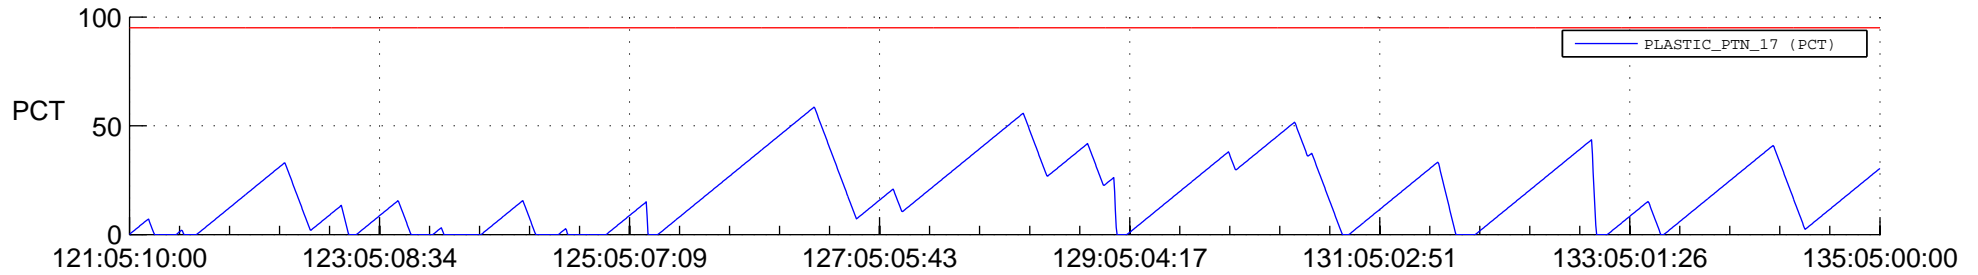

STEREO BEHIND SSR PCT Full Prediction

SWAVES_Percent_Full_Prediction

IMPACT_Percent_Full_Prediction

PLASTIC_Percent_Full_Prediction

Spacecraft_DownLink_Rate