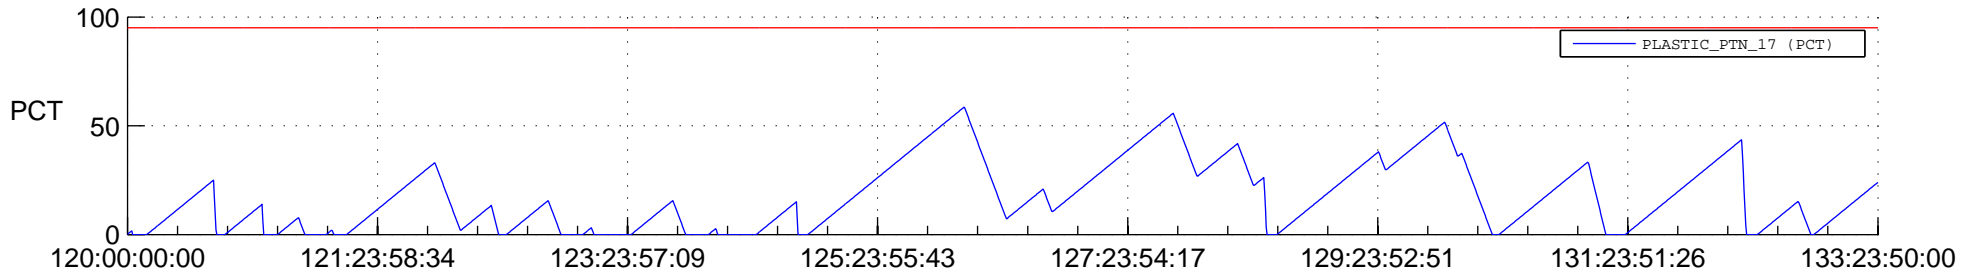

PLASTIC_Percent_Full_Prediction