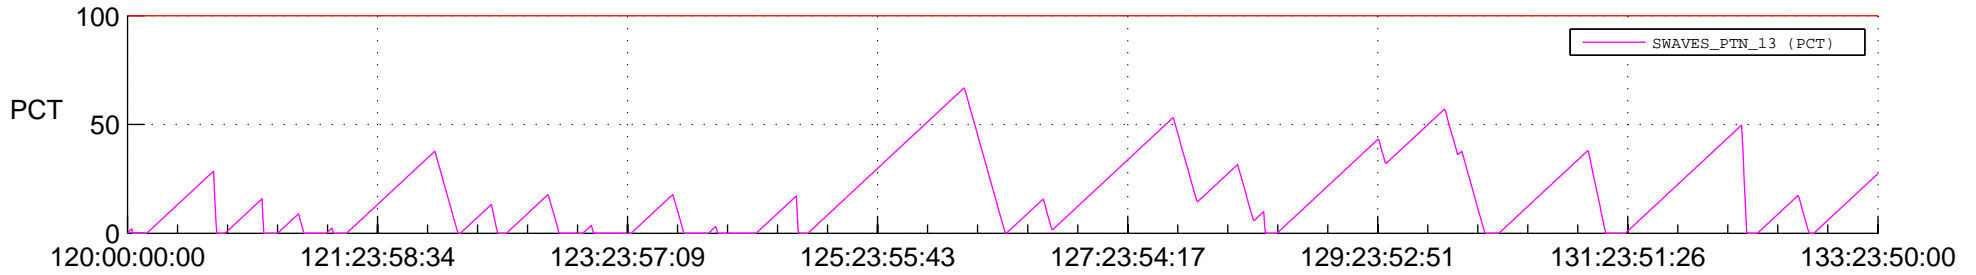

# STEREO BEHIND SSR PCT Full Prediction

## SWAVES\_Percent\_Full\_Prediction