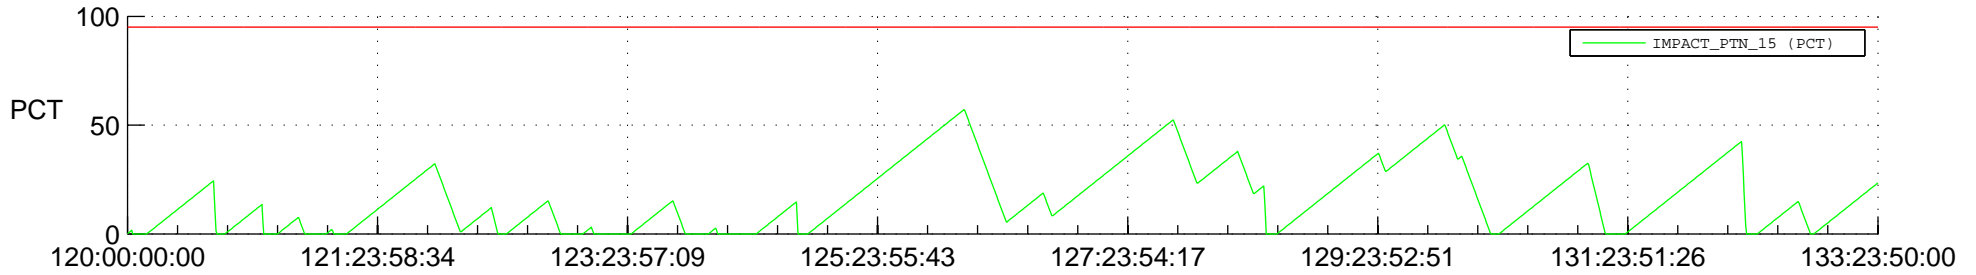

IMPACT_Percent_Full_Prediction