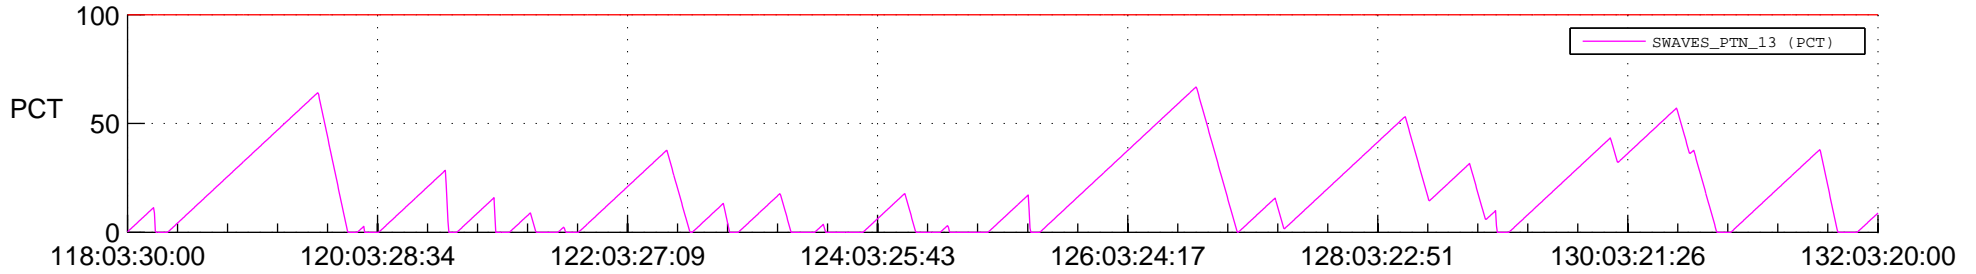

# STEREO BEHIND SSR PCT Full Prediction

## SWAVES\_Percent\_Full\_Prediction