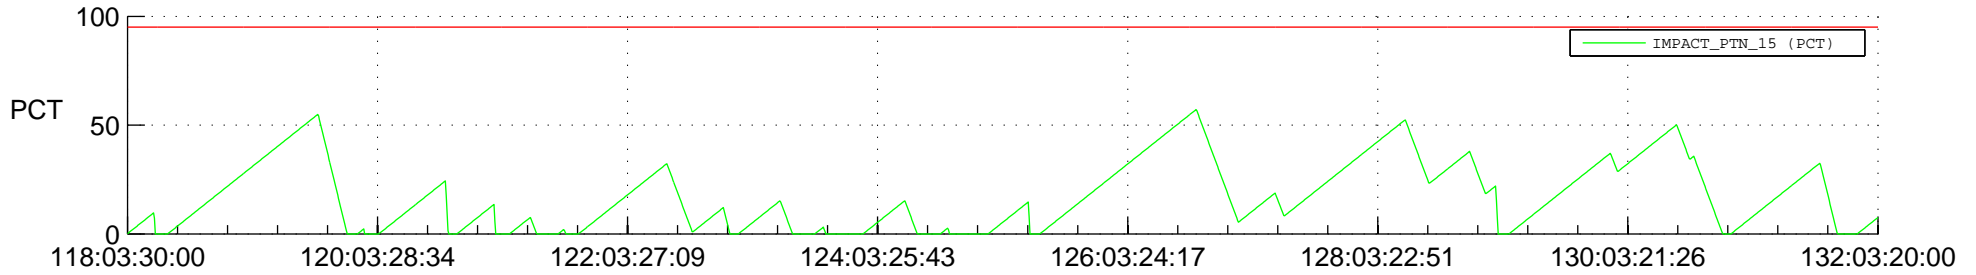

IMPACT_Percent_Full_Prediction