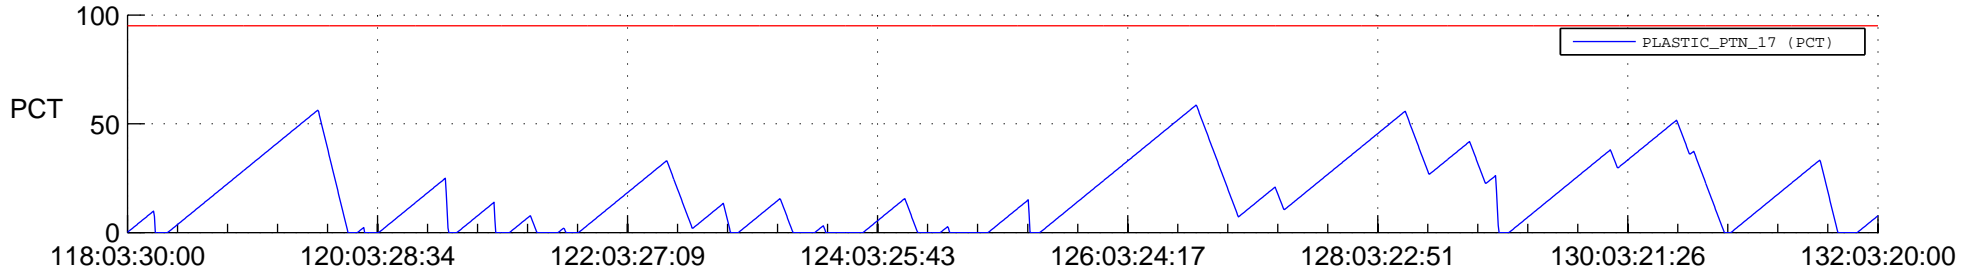

PLASTIC_Percent_Full_Prediction