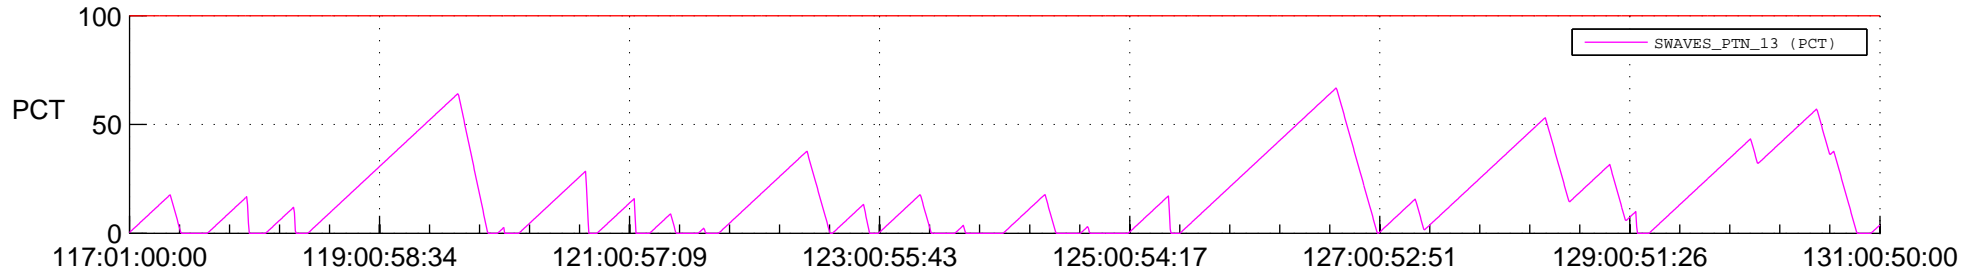

STEREO BEHIND SSR PCT Full Prediction

SWAVES_Percent_Full_Prediction

IMPACT_Percent_Full_Prediction

PLASTIC_Percent_Full_Prediction

Spacecraft_DownLink_Rate

Ground Time (2014:117:01:00:00.000 -2014:131:00:50:00.000)