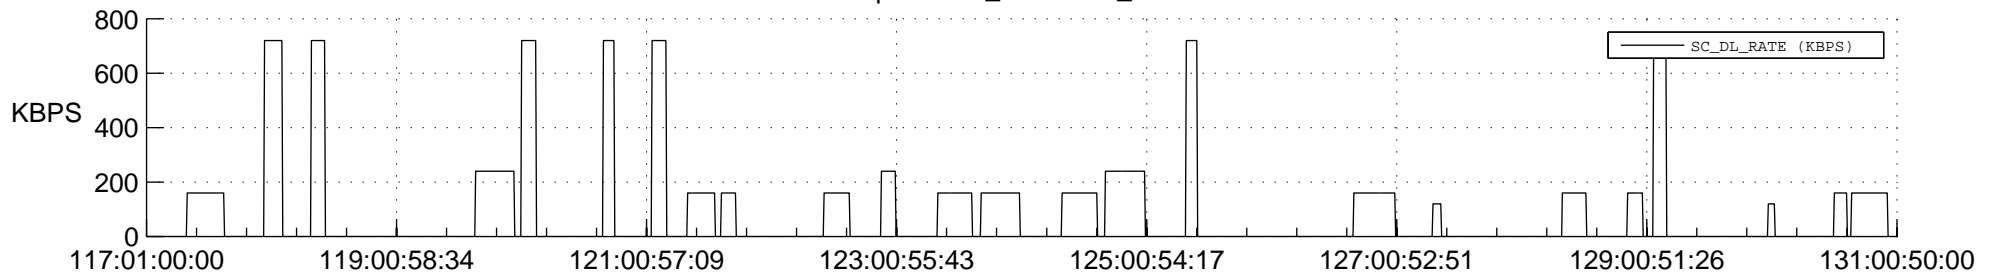

STEREO BEHIND SSR PCT Full Prediction

SWAVES_Percent_Full_Prediction

IMPACT_Percent_Full_Prediction

PLASTIC_Percent_Full_Prediction

Spacecraft_DownLink_Rate

Ground Time (2014:117:01:00:00.000 -2014:131:00:50:00.000)