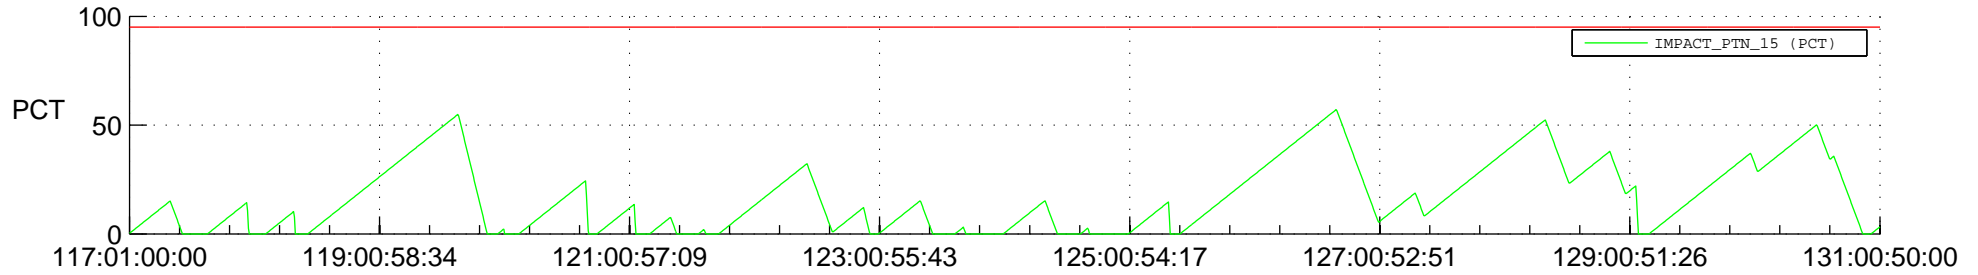

STEREO BEHIND SSR PCT Full Prediction

SWAVES_Percent_Full_Prediction

IMPACT_Percent_Full_Prediction

PLASTIC_Percent_Full_Prediction

Spacecraft_DownLink_Rate

Ground Time (2014:117:01:00:00.000 -2014:131:00:50:00.000)