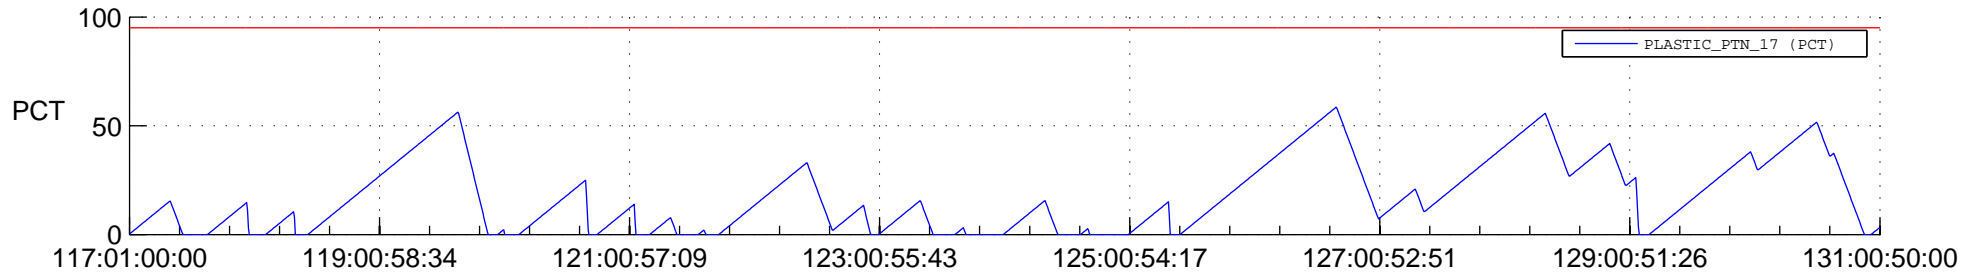

STEREO BEHIND SSR PCT Full Prediction

SWAVES_Percent_Full_Prediction

IMPACT_Percent_Full_Prediction

PLASTIC_Percent_Full_Prediction

Spacecraft_DownLink_Rate

Ground Time (2014:117:01:00:00.000 -2014:131:00:50:00.000)