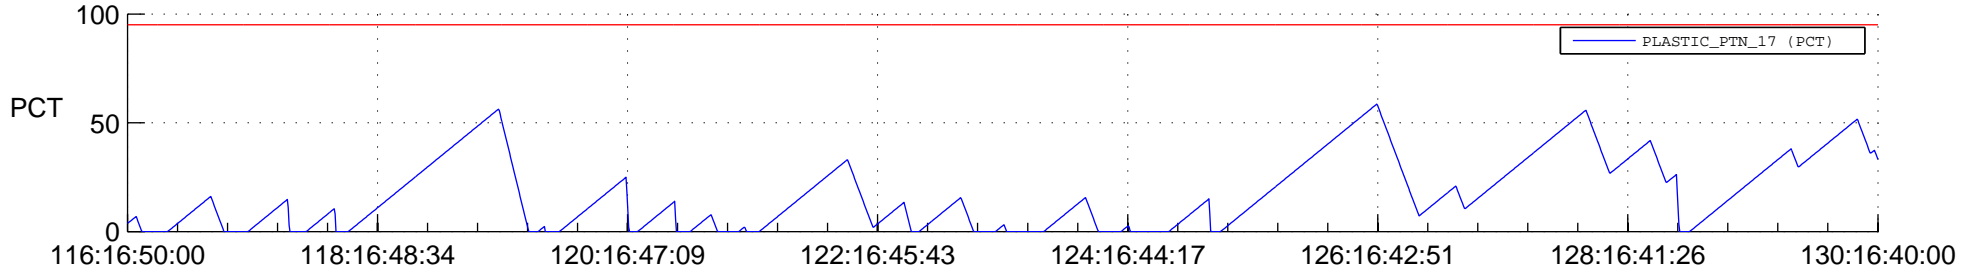

STEREO BEHIND SSR PCT Full Prediction

SWAVES_Percent_Full_Prediction

IMPACT_Percent_Full_Prediction

PLASTIC_Percent_Full_Prediction

Spacecraft_DownLink_Rate