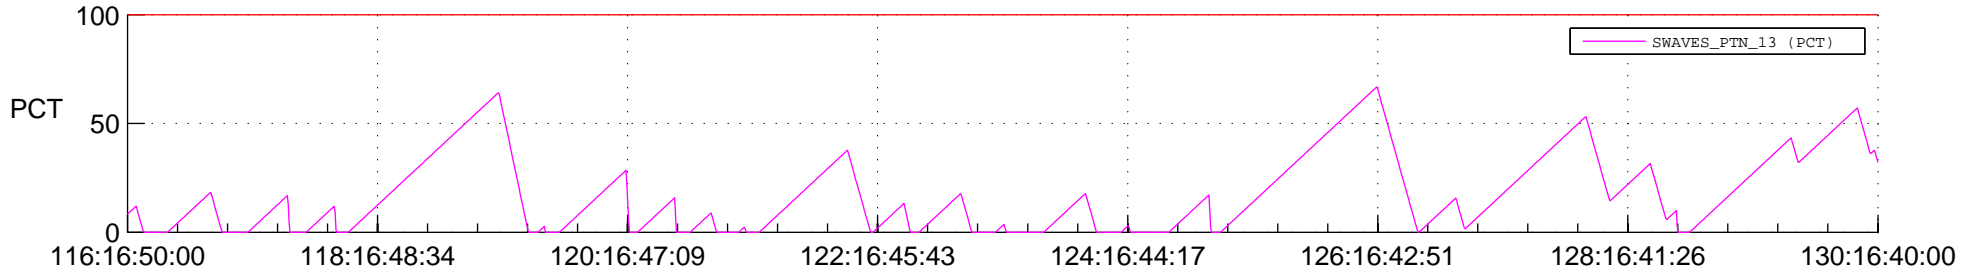

STEREO BEHIND SSR PCT Full Prediction

SWAVES_Percent_Full_Prediction

IMPACT_Percent_Full_Prediction

PLASTIC_Percent_Full_Prediction

Spacecraft_DownLink_Rate