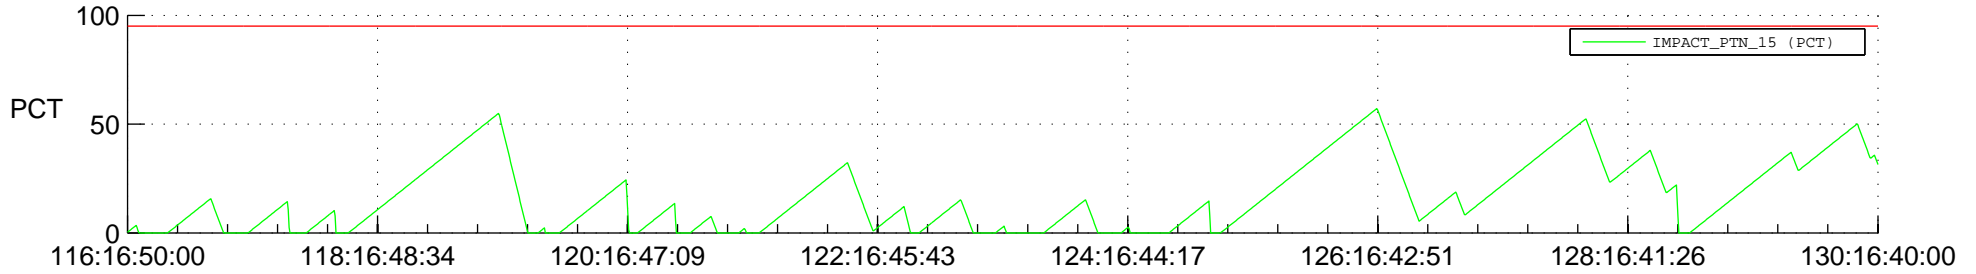

STEREO BEHIND SSR PCT Full Prediction

SWAVES_Percent_Full_Prediction

IMPACT_Percent_Full_Prediction

PLASTIC_Percent_Full_Prediction

Spacecraft_DownLink_Rate