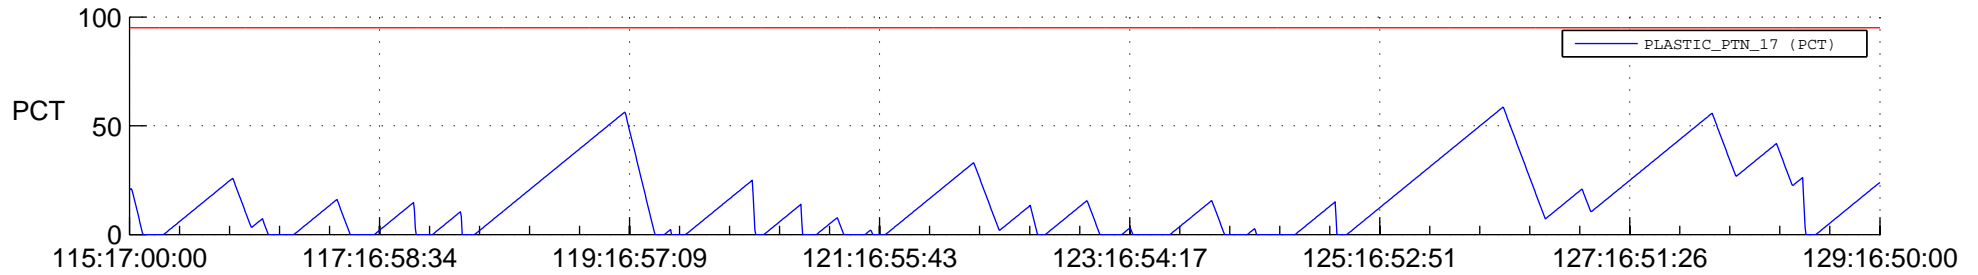

PLASTIC_Percent_Full_Prediction