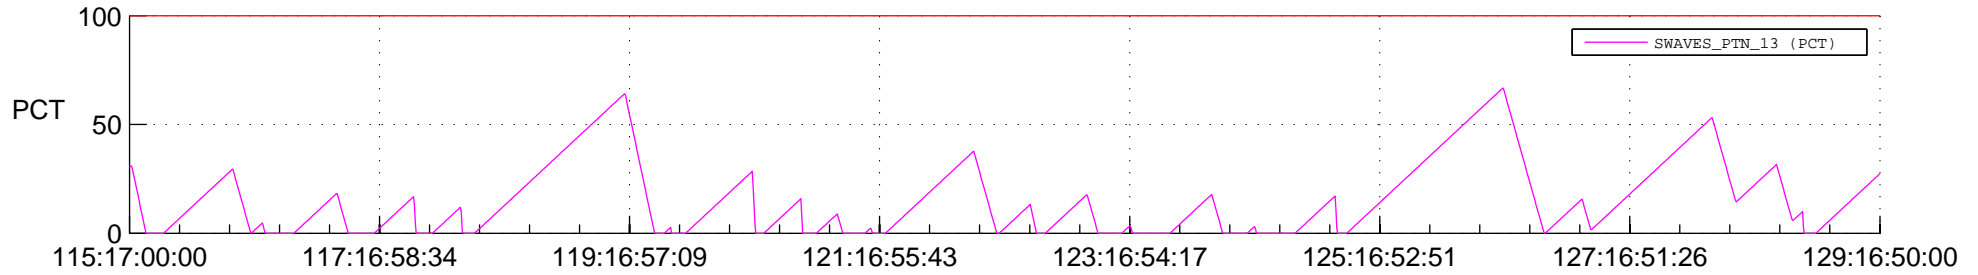

# STEREO BEHIND SSR PCT Full Prediction

## SWAVES\_Percent\_Full\_Prediction