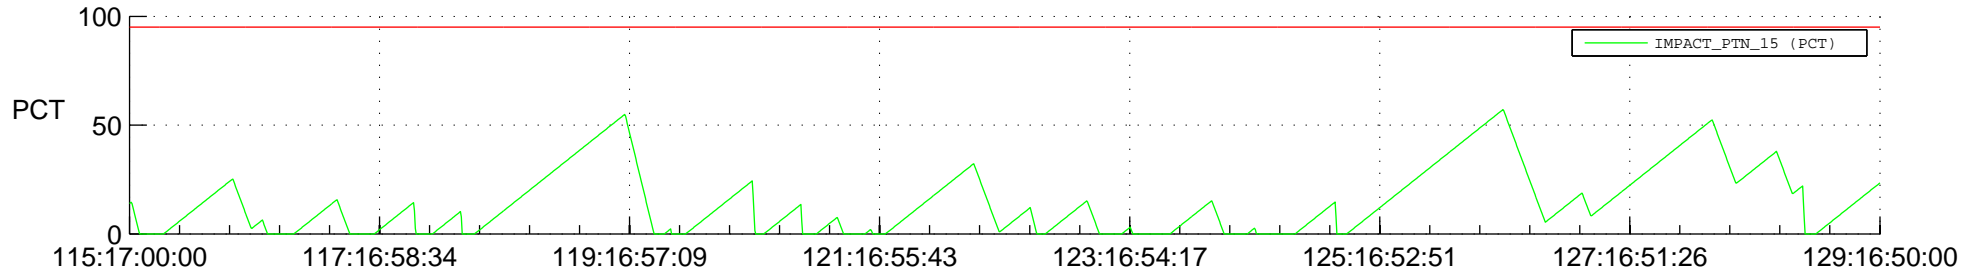

IMPACT_Percent_Full_Prediction