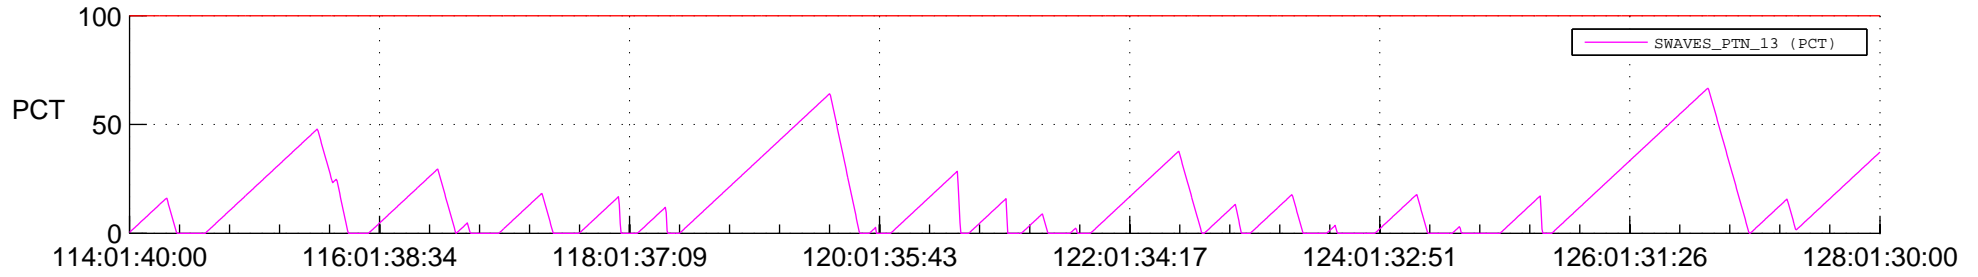

STEREO BEHIND SSR PCT Full Prediction

SWAVES_Percent_Full_Prediction

IMPACT_Percent_Full_Prediction

PLASTIC_Percent_Full_Prediction

Spacecraft_DownLink_Rate