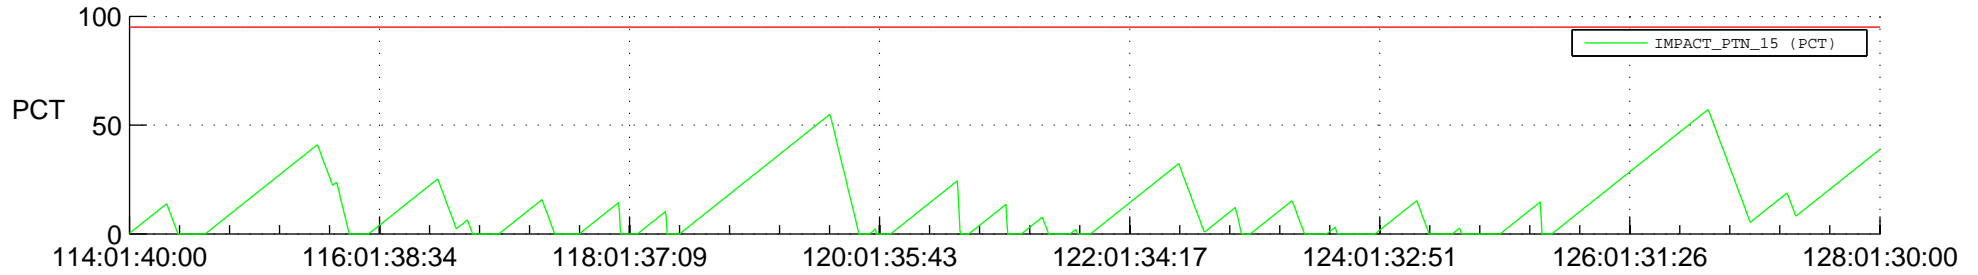

STEREO BEHIND SSR PCT Full Prediction

SWAVES_Percent_Full_Prediction

IMPACT_Percent_Full_Prediction

PLASTIC_Percent_Full_Prediction

Spacecraft_DownLink_Rate