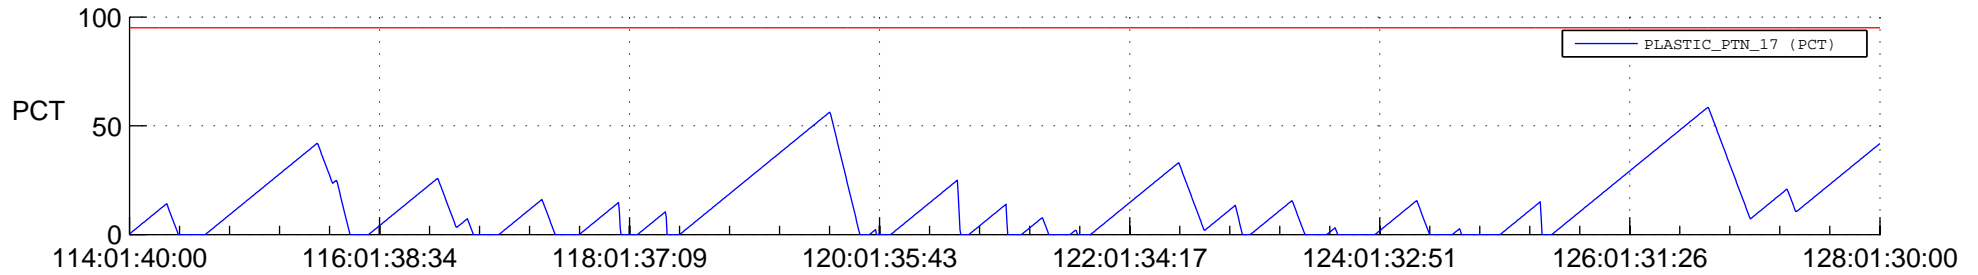

STEREO BEHIND SSR PCT Full Prediction

SWAVES_Percent_Full_Prediction

IMPACT_Percent_Full_Prediction

PLASTIC_Percent_Full_Prediction

Spacecraft_DownLink_Rate