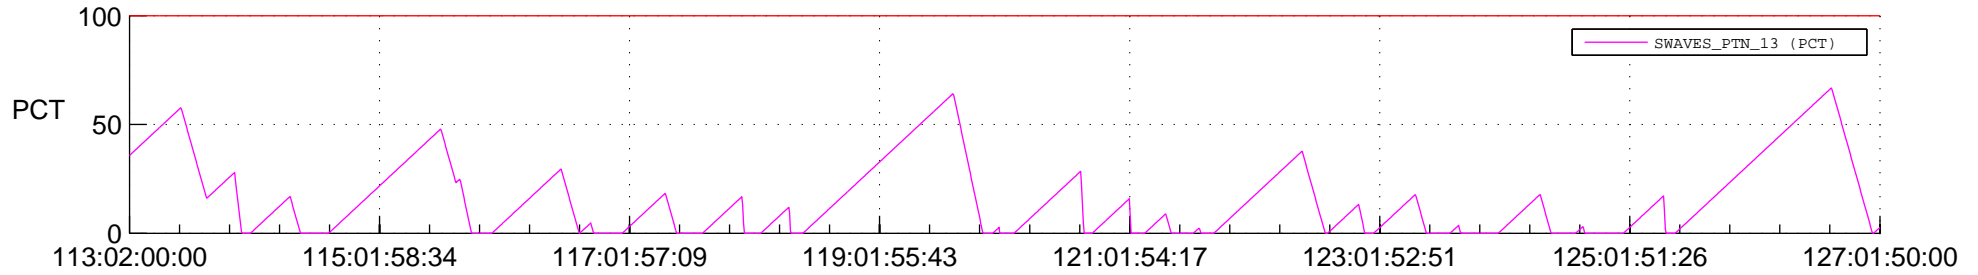

STEREO BEHIND SSR PCT Full Prediction

SWAVES_Percent_Full_Prediction

IMPACT_Percent_Full_Prediction

PLASTIC_Percent_Full_Prediction

Spacecraft_DownLink_Rate