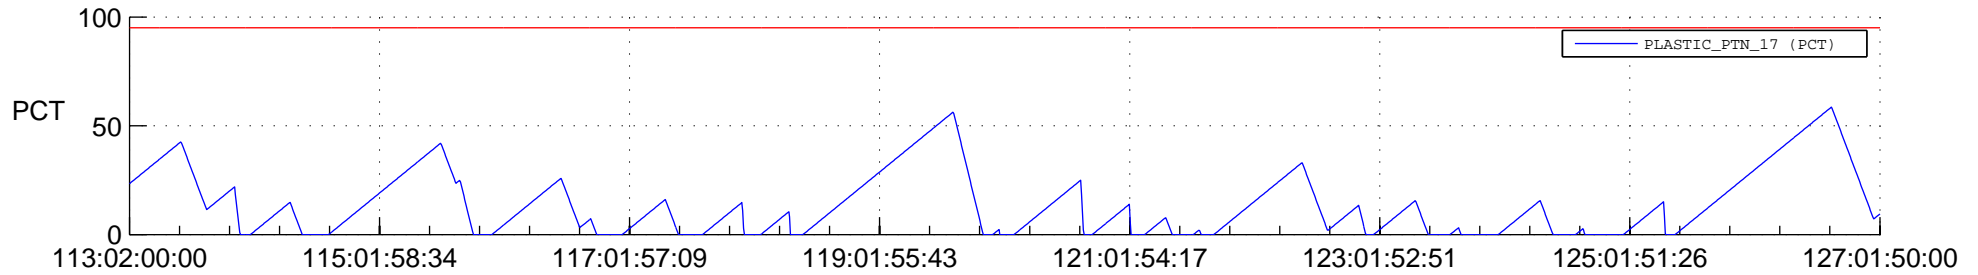

STEREO BEHIND SSR PCT Full Prediction

SWAVES_Percent_Full_Prediction

IMPACT_Percent_Full_Prediction

PLASTIC_Percent_Full_Prediction

Spacecraft_DownLink_Rate