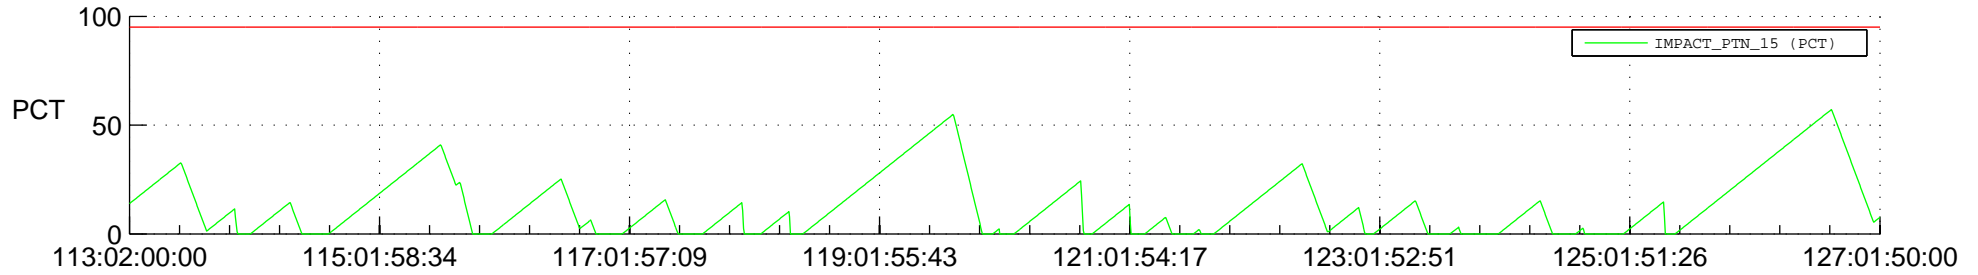

STEREO BEHIND SSR PCT Full Prediction

SWAVES_Percent_Full_Prediction

IMPACT_Percent_Full_Prediction

PLASTIC_Percent_Full_Prediction

Spacecraft_DownLink_Rate