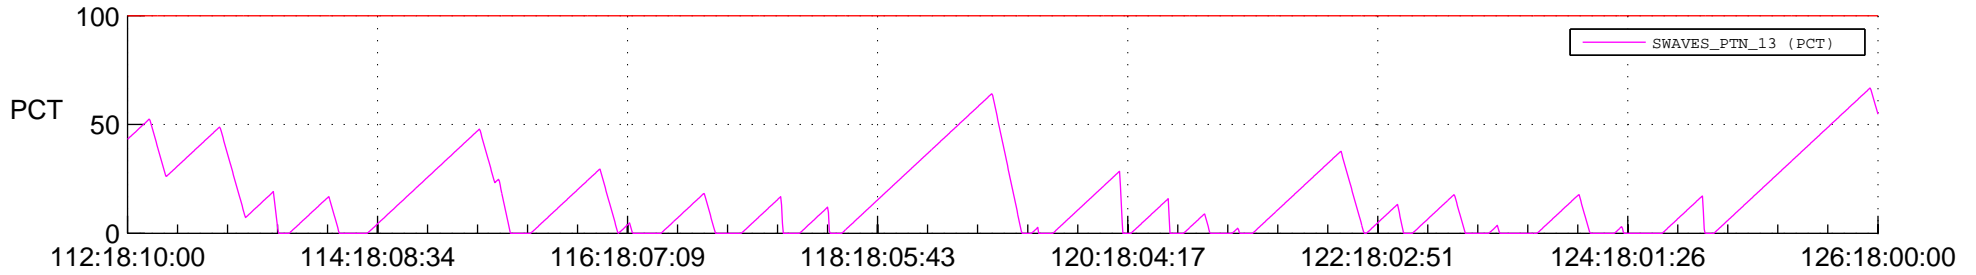

STEREO BEHIND SSR PCT Full Prediction

SWAVES_Percent_Full_Prediction

IMPACT_Percent_Full_Prediction

PLASTIC_Percent_Full_Prediction

Spacecraft_DownLink_Rate