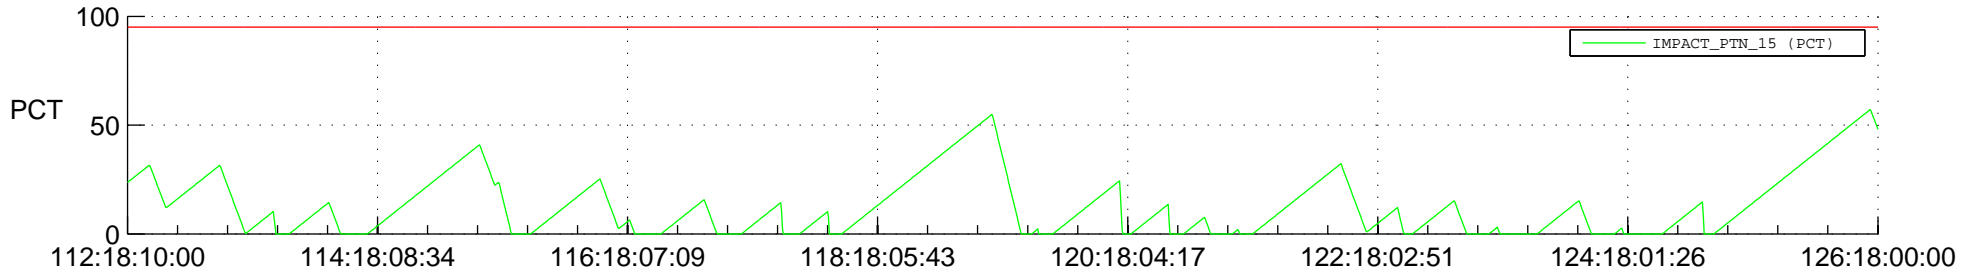

STEREO BEHIND SSR PCT Full Prediction

SWAVES_Percent_Full_Prediction

IMPACT_Percent_Full_Prediction

PLASTIC_Percent_Full_Prediction

Spacecraft_DownLink_Rate