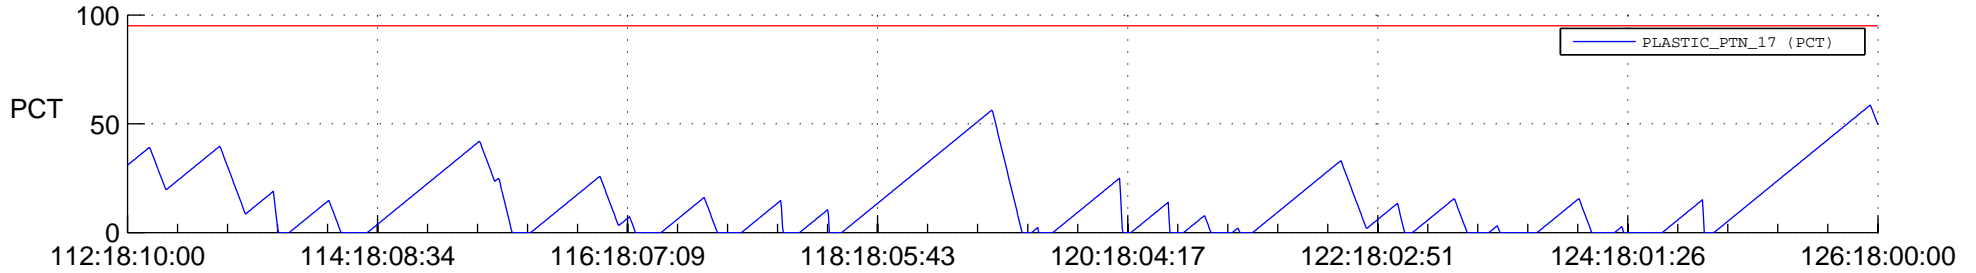

STEREO BEHIND SSR PCT Full Prediction

SWAVES_Percent_Full_Prediction

IMPACT_Percent_Full_Prediction

PLASTIC_Percent_Full_Prediction

Spacecraft_DownLink_Rate