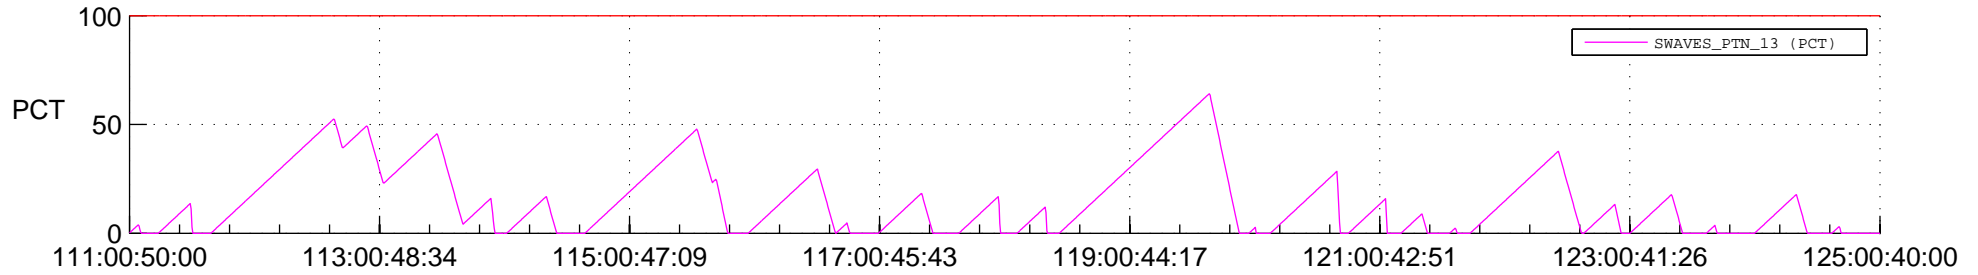

STEREO BEHIND SSR PCT Full Prediction

SWAVES_Percent_Full_Prediction

IMPACT_Percent_Full_Prediction

PLASTIC_Percent_Full_Prediction

Spacecraft_DownLink_Rate