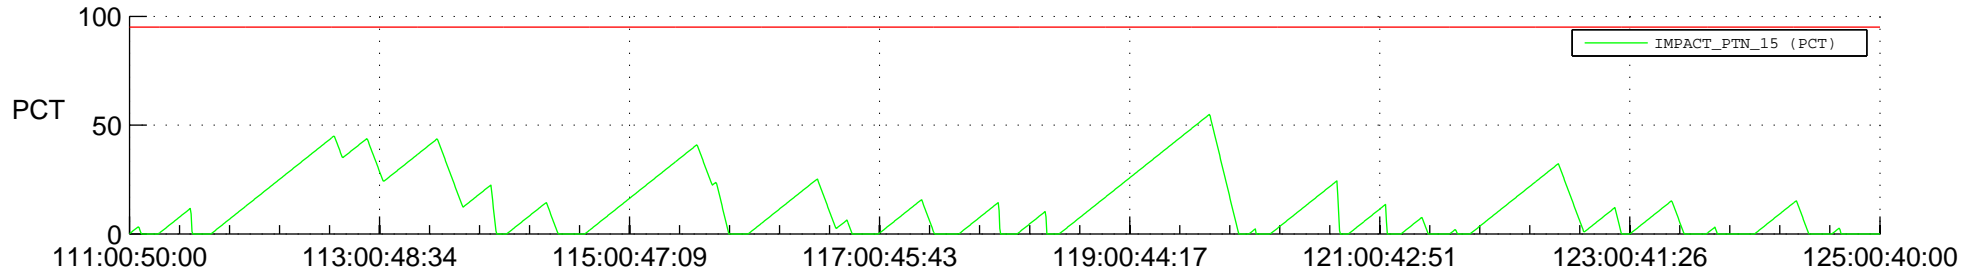

STEREO BEHIND SSR PCT Full Prediction

SWAVES_Percent_Full_Prediction

IMPACT_Percent_Full_Prediction

PLASTIC_Percent_Full_Prediction

Spacecraft_DownLink_Rate