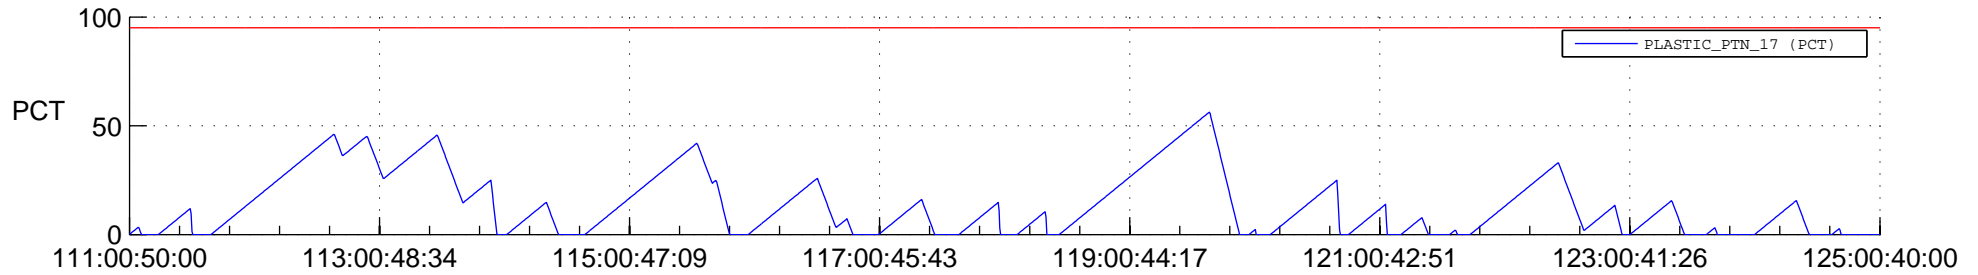

STEREO BEHIND SSR PCT Full Prediction

SWAVES_Percent_Full_Prediction

IMPACT_Percent_Full_Prediction

PLASTIC_Percent_Full_Prediction

Spacecraft_DownLink_Rate