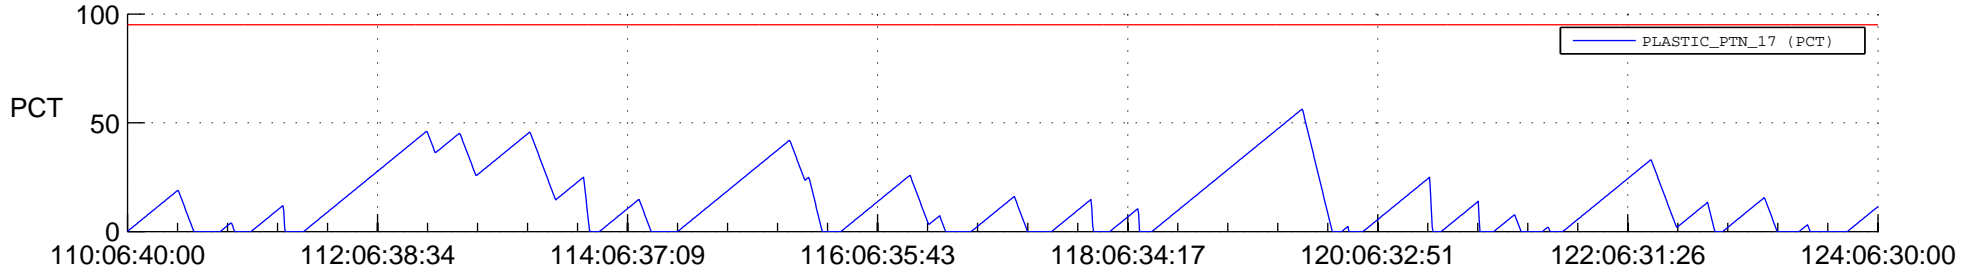

STEREO BEHIND SSR PCT Full Prediction

SWAVES_Percent_Full_Prediction

IMPACT_Percent_Full_Prediction

PLASTIC_Percent_Full_Prediction

Spacecraft_DownLink_Rate

Ground Time (2014:110:06:40:00.000 -2014:124:06:30:00.000)