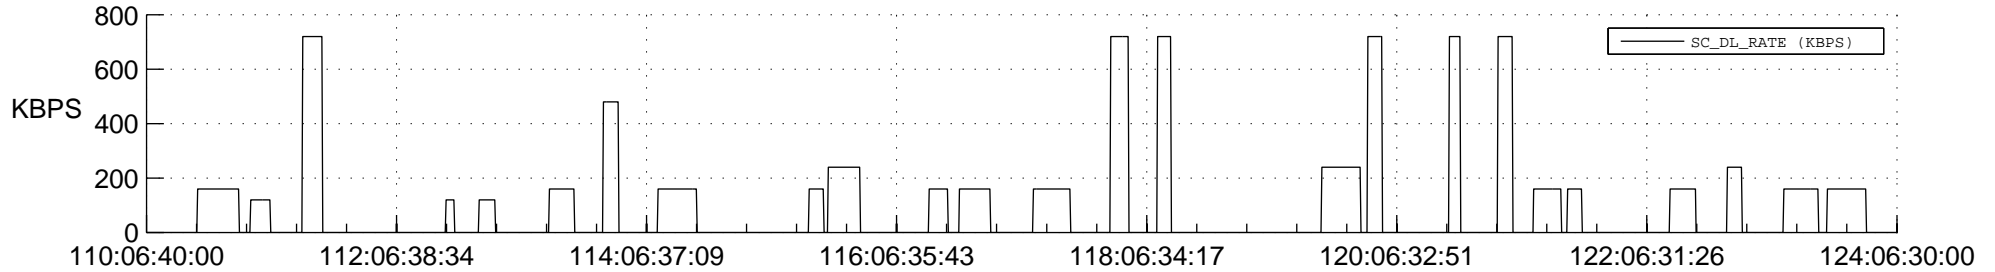

STEREO BEHIND SSR PCT Full Prediction

SWAVES_Percent_Full_Prediction

IMPACT_Percent_Full_Prediction

PLASTIC_Percent_Full_Prediction

Spacecraft_DownLink_Rate

Ground Time (2014:110:06:40:00.000 -2014:124:06:30:00.000)