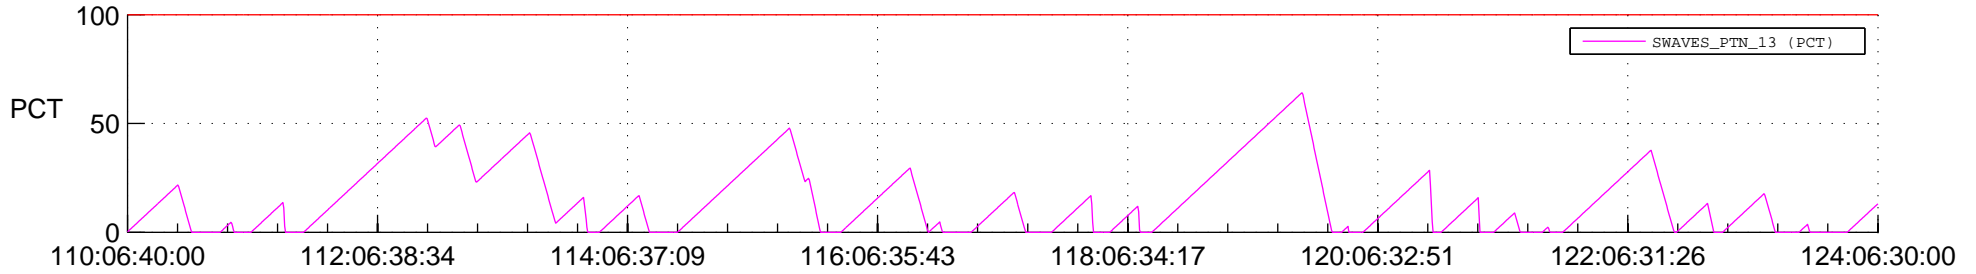

STEREO BEHIND SSR PCT Full Prediction

SWAVES_Percent_Full_Prediction

IMPACT_Percent_Full_Prediction

PLASTIC_Percent_Full_Prediction

Spacecraft_DownLink_Rate

Ground Time (2014:110:06:40:00.000 -2014:124:06:30:00.000)