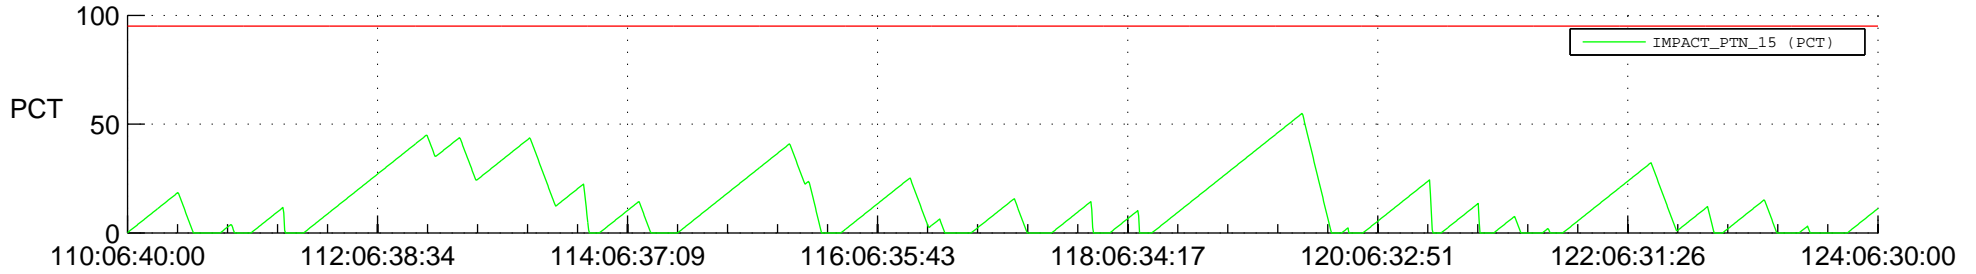

STEREO BEHIND SSR PCT Full Prediction

SWAVES_Percent_Full_Prediction

IMPACT_Percent_Full_Prediction

PLASTIC_Percent_Full_Prediction

Spacecraft_DownLink_Rate

Ground Time (2014:110:06:40:00.000 -2014:124:06:30:00.000)