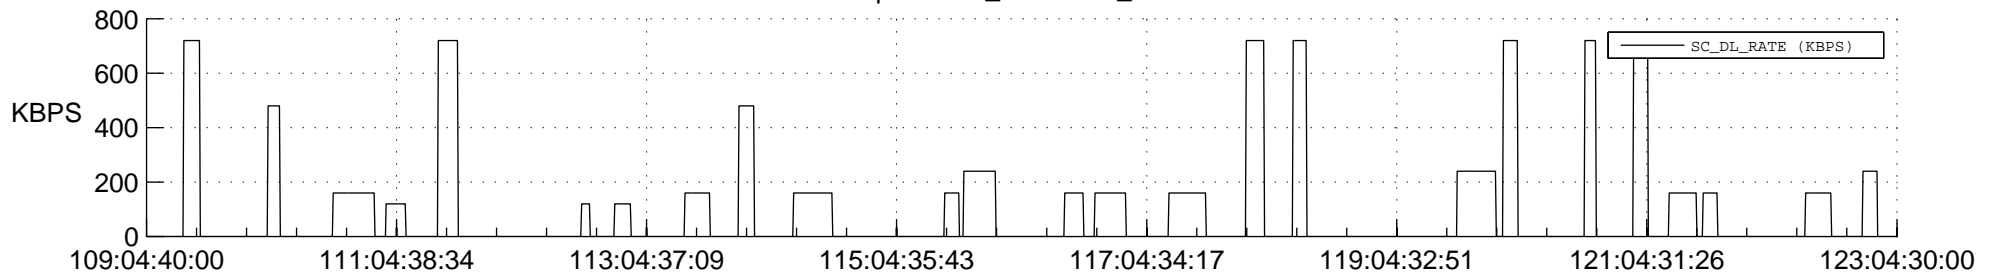

STEREO BEHIND SSR PCT Full Prediction

SWAVES_Percent_Full_Prediction

IMPACT_Percent_Full_Prediction

PLASTIC_Percent_Full_Prediction

Spacecraft_DownLink_Rate

Ground Time (2014:109:04:40:00.000 -2014:123:04:30:00.000)