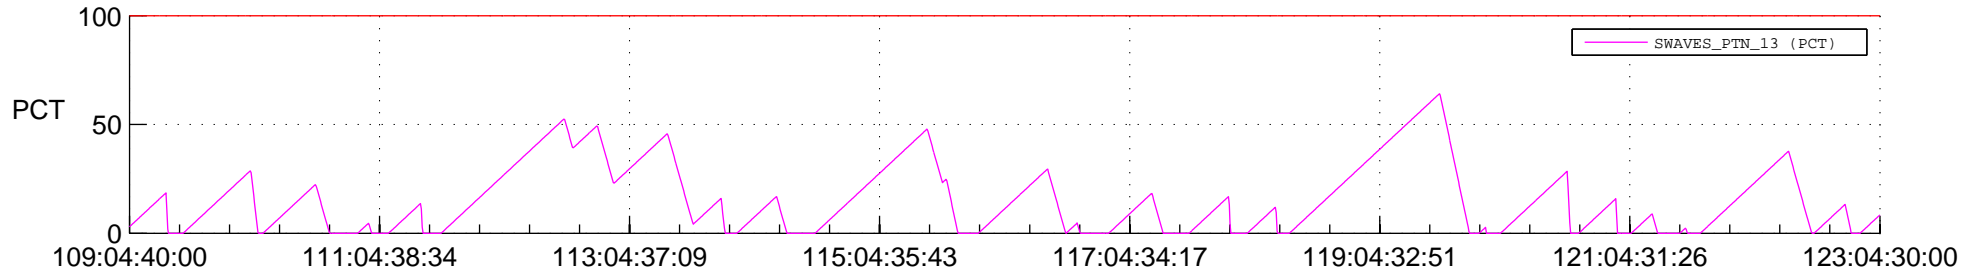

STEREO BEHIND SSR PCT Full Prediction

SWAVES_Percent_Full_Prediction

IMPACT_Percent_Full_Prediction

PLASTIC_Percent_Full_Prediction

Spacecraft_DownLink_Rate

Ground Time (2014:109:04:40:00.000 -2014:123:04:30:00.000)