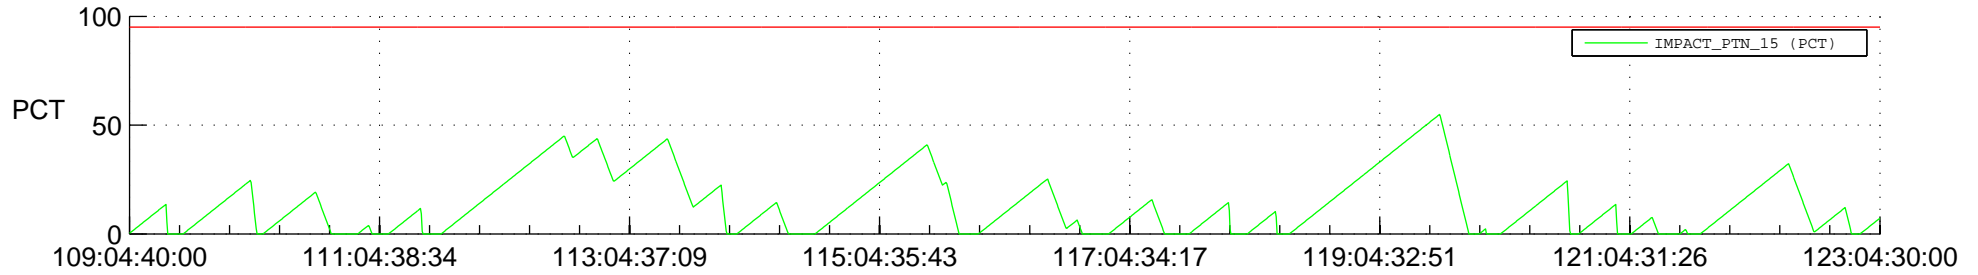

STEREO BEHIND SSR PCT Full Prediction

SWAVES_Percent_Full_Prediction

IMPACT_Percent_Full_Prediction

PLASTIC_Percent_Full_Prediction

Spacecraft_DownLink_Rate

Ground Time (2014:109:04:40:00.000 -2014:123:04:30:00.000)