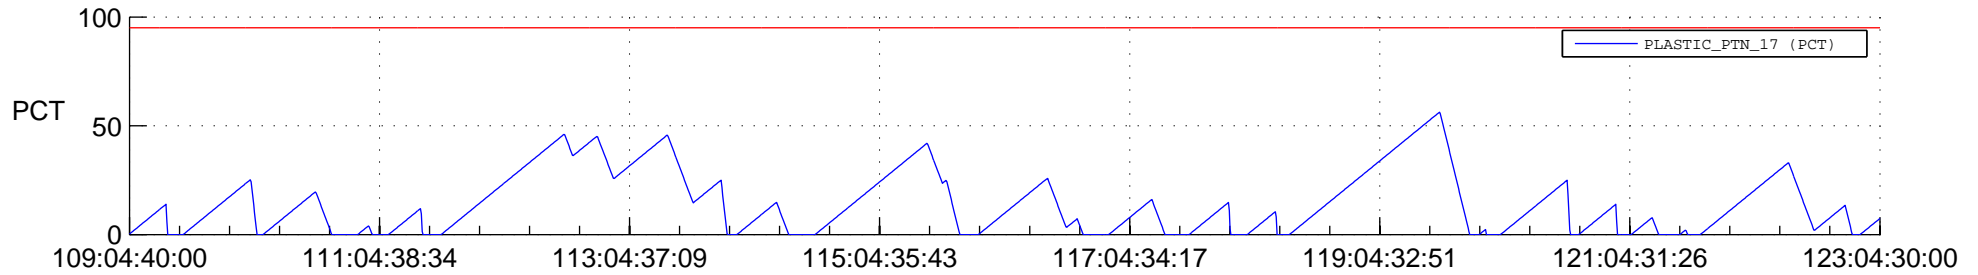

STEREO BEHIND SSR PCT Full Prediction

SWAVES_Percent_Full_Prediction

IMPACT_Percent_Full_Prediction

PLASTIC_Percent_Full_Prediction

Spacecraft_DownLink_Rate

Ground Time (2014:109:04:40:00.000 -2014:123:04:30:00.000)