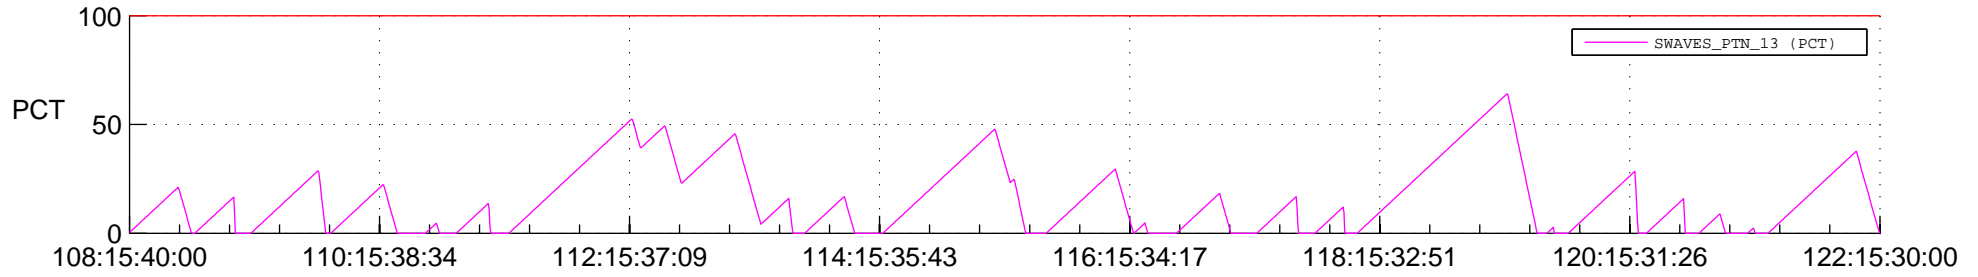

# STEREO BEHIND SSR PCT Full Prediction

## SWAVES\_Percent\_Full\_Prediction