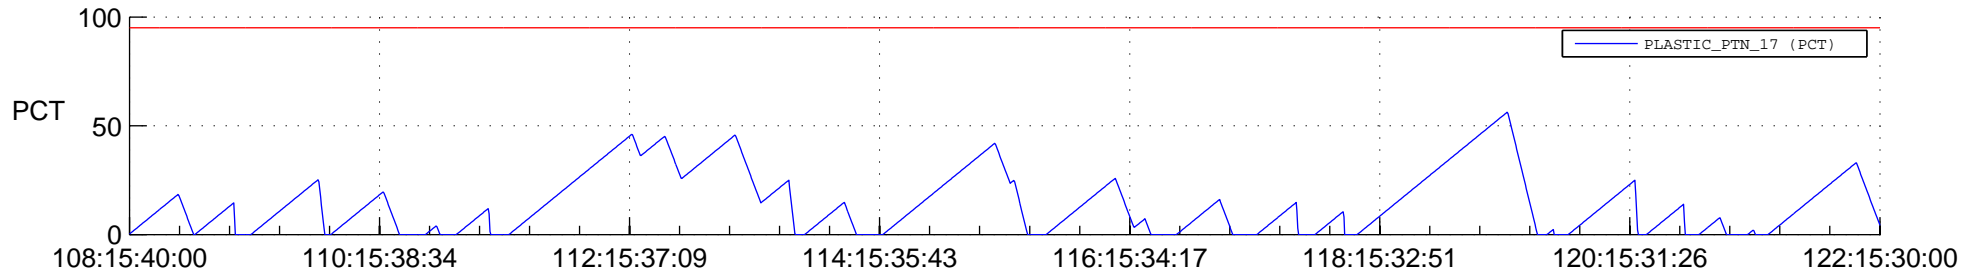

PLASTIC_Percent_Full_Prediction