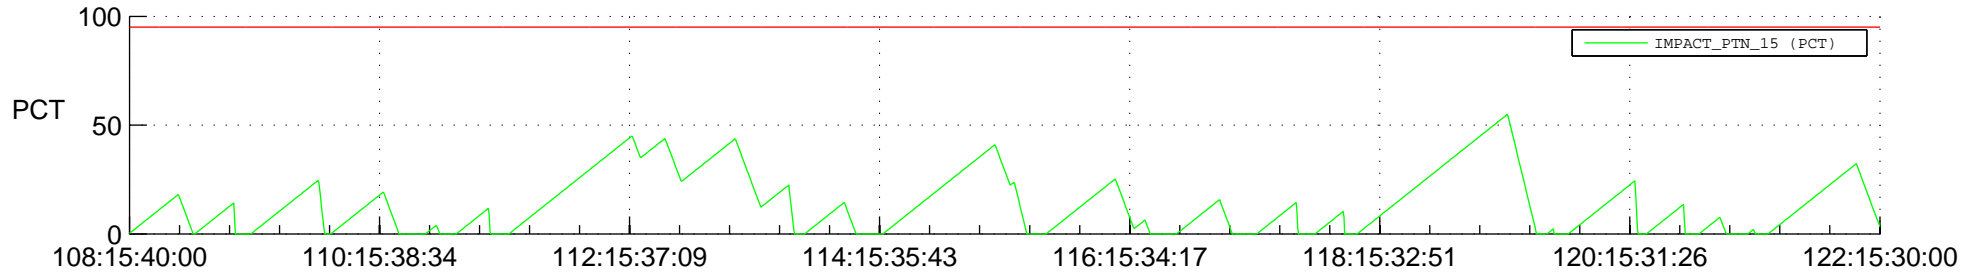

IMPACT_Percent_Full_Prediction