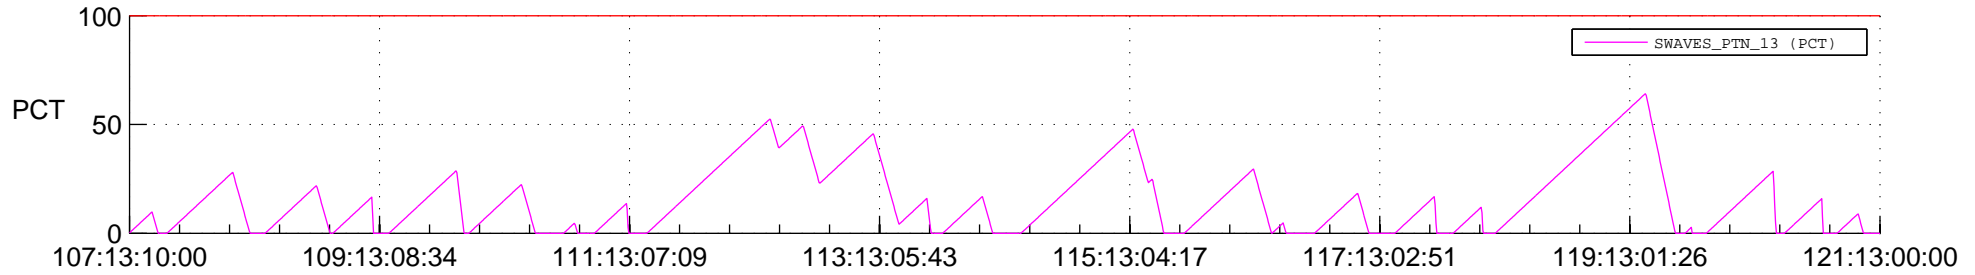

STEREO BEHIND SSR PCT Full Prediction

SWAVES_Percent_Full_Prediction

IMPACT_Percent_Full_Prediction

PLASTIC_Percent_Full_Prediction

Spacecraft_DownLink_Rate