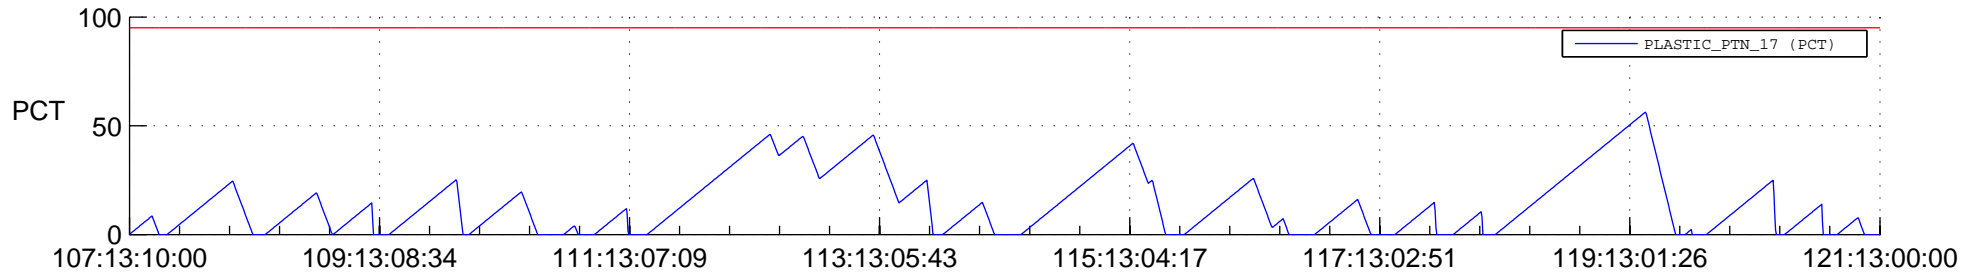

STEREO BEHIND SSR PCT Full Prediction

SWAVES_Percent_Full_Prediction

IMPACT_Percent_Full_Prediction

PLASTIC_Percent_Full_Prediction

Spacecraft_DownLink_Rate