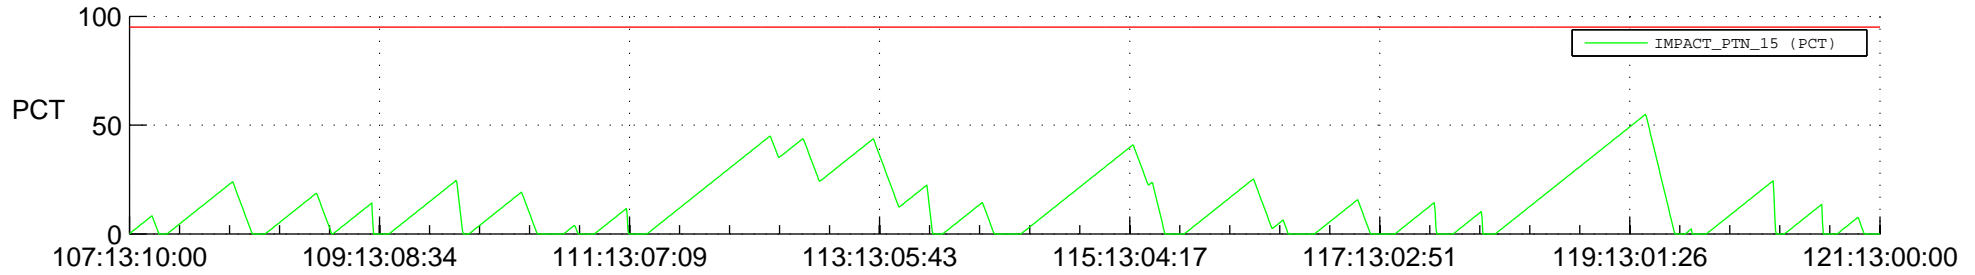

STEREO BEHIND SSR PCT Full Prediction

SWAVES_Percent_Full_Prediction

IMPACT_Percent_Full_Prediction

PLASTIC_Percent_Full_Prediction

Spacecraft_DownLink_Rate