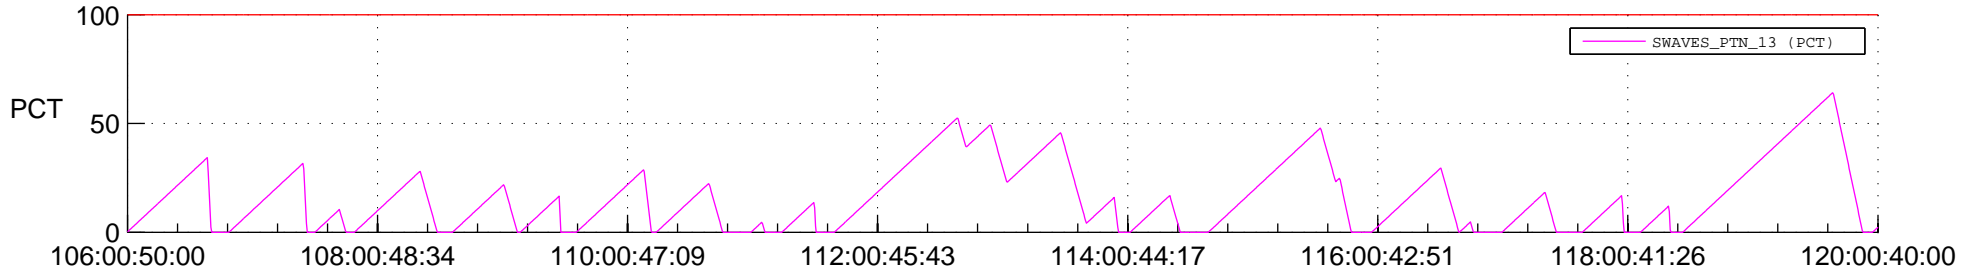

STEREO BEHIND SSR PCT Full Prediction

SWAVES_Percent_Full_Prediction

IMPACT_Percent_Full_Prediction

PLASTIC_Percent_Full_Prediction

Spacecraft_DownLink_Rate

Ground Time (2014:106:00:50:00.000 -2014:120:00:40:00.000)