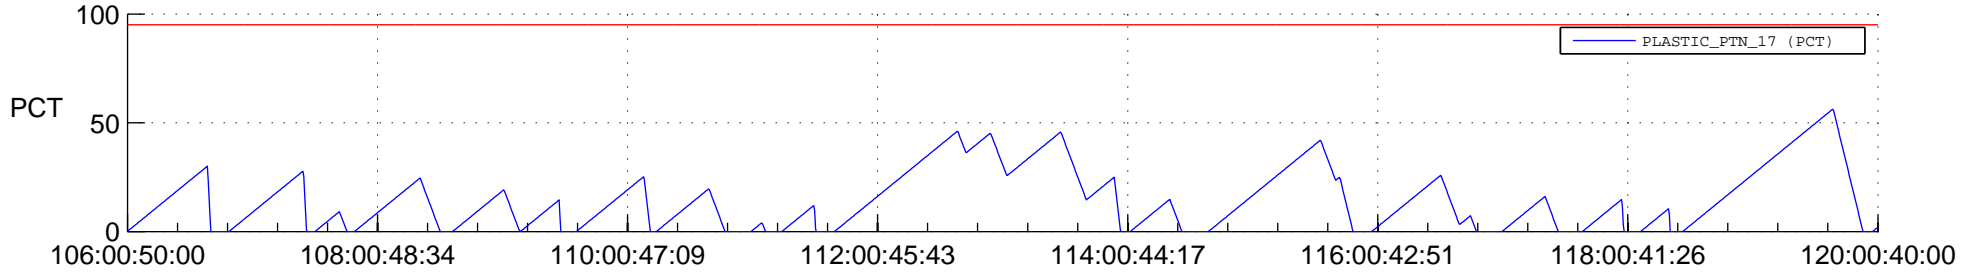

STEREO BEHIND SSR PCT Full Prediction

SWAVES_Percent_Full_Prediction

IMPACT_Percent_Full_Prediction

PLASTIC_Percent_Full_Prediction

Spacecraft_DownLink_Rate

Ground Time (2014:106:00:50:00.000 -2014:120:00:40:00.000)