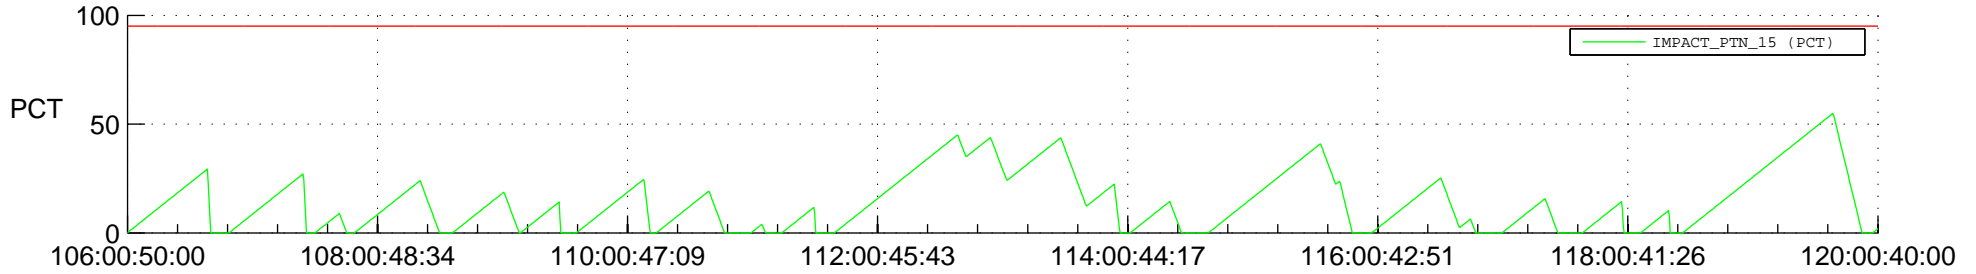

STEREO BEHIND SSR PCT Full Prediction

SWAVES_Percent_Full_Prediction

IMPACT_Percent_Full_Prediction

PLASTIC_Percent_Full_Prediction

Spacecraft_DownLink_Rate

Ground Time (2014:106:00:50:00.000 -2014:120:00:40:00.000)