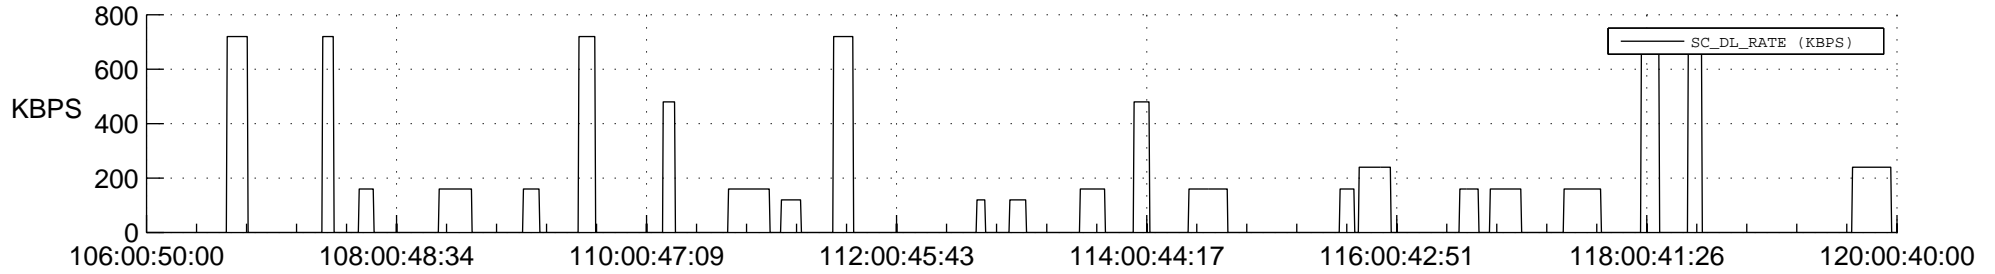

STEREO BEHIND SSR PCT Full Prediction

SWAVES_Percent_Full_Prediction

IMPACT_Percent_Full_Prediction

PLASTIC_Percent_Full_Prediction

Spacecraft_DownLink_Rate

Ground Time (2014:106:00:50:00.000 -2014:120:00:40:00.000)