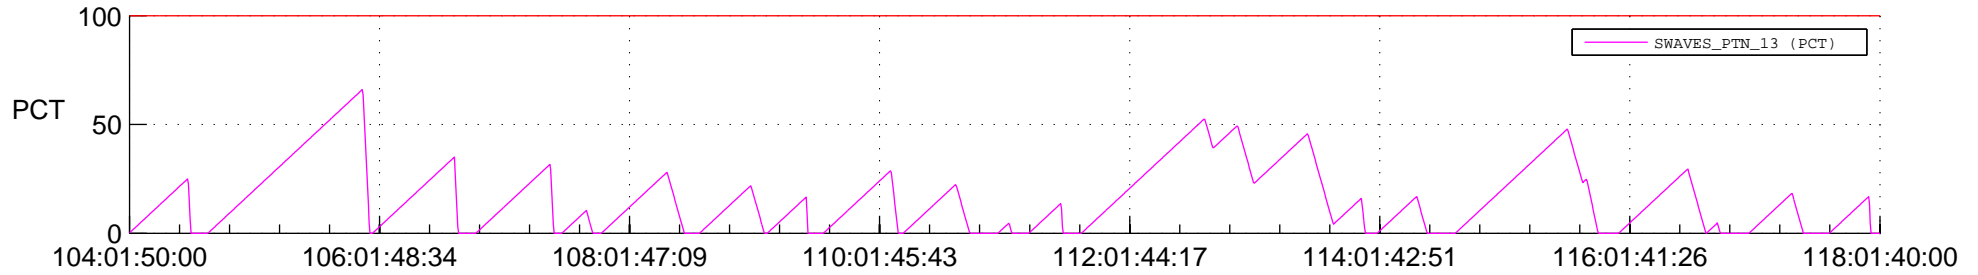

STEREO BEHIND SSR PCT Full Prediction

SWAVES_Percent_Full_Prediction

IMPACT_Percent_Full_Prediction

PLASTIC_Percent_Full_Prediction

Spacecraft_DownLink_Rate