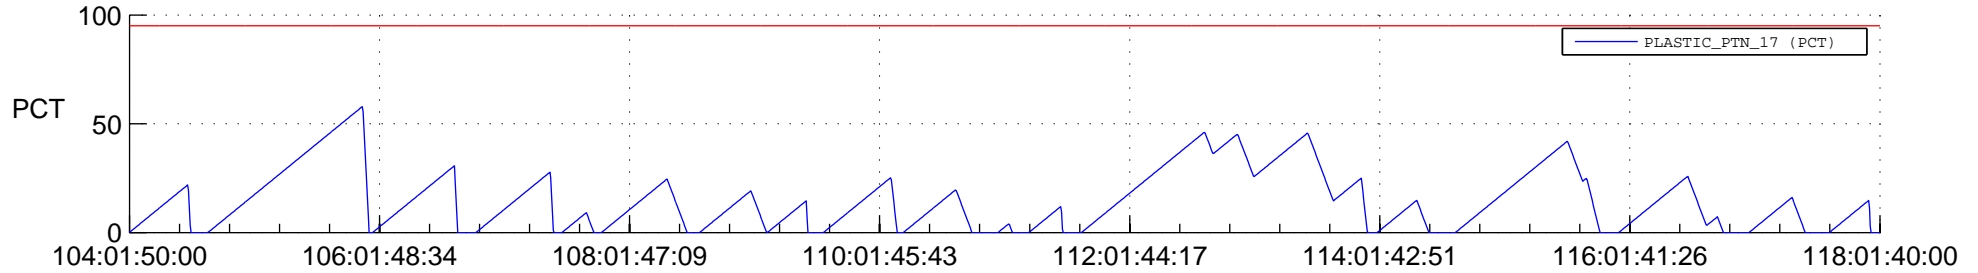

STEREO BEHIND SSR PCT Full Prediction

SWAVES_Percent_Full_Prediction

IMPACT_Percent_Full_Prediction

PLASTIC_Percent_Full_Prediction

Spacecraft_DownLink_Rate