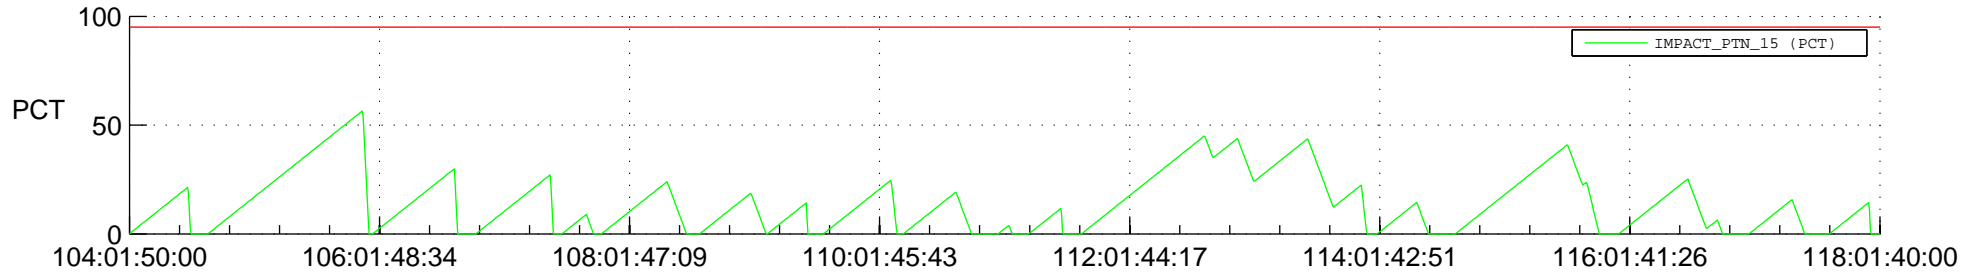

STEREO BEHIND SSR PCT Full Prediction

SWAVES_Percent_Full_Prediction

IMPACT_Percent_Full_Prediction

PLASTIC_Percent_Full_Prediction

Spacecraft_DownLink_Rate